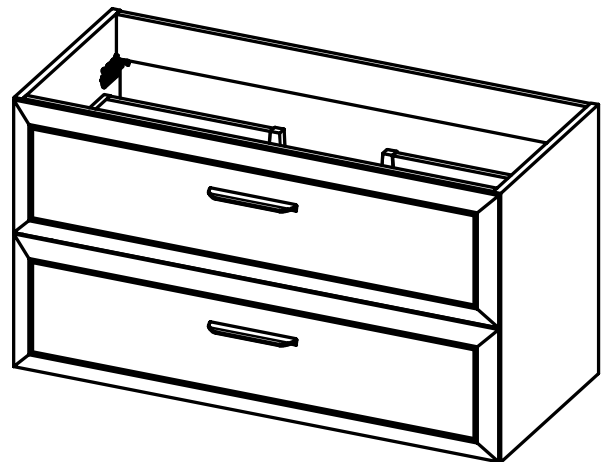

Mueble 2 cajones / Vanity 2 drawers - 100cm