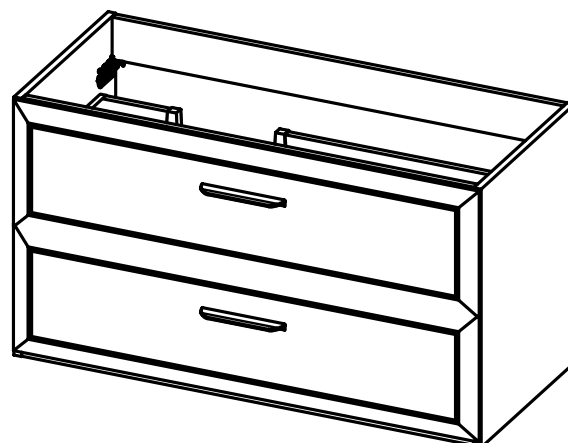

Mueble 2 cajones / Vanity 2 drawers · 100cm izq/L