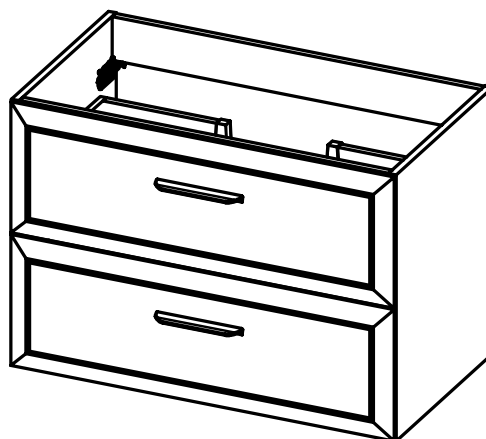

Mueble 2 cajones / Vanity 2 drawers - 80cm