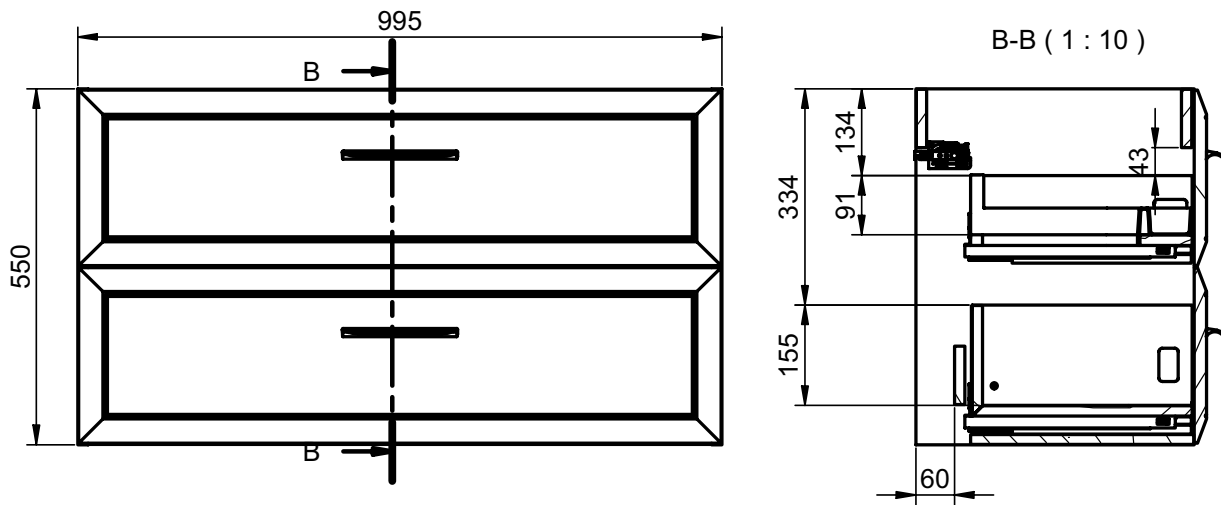

Mueble 2 cajones / Vanity 2 drawers - 100cm