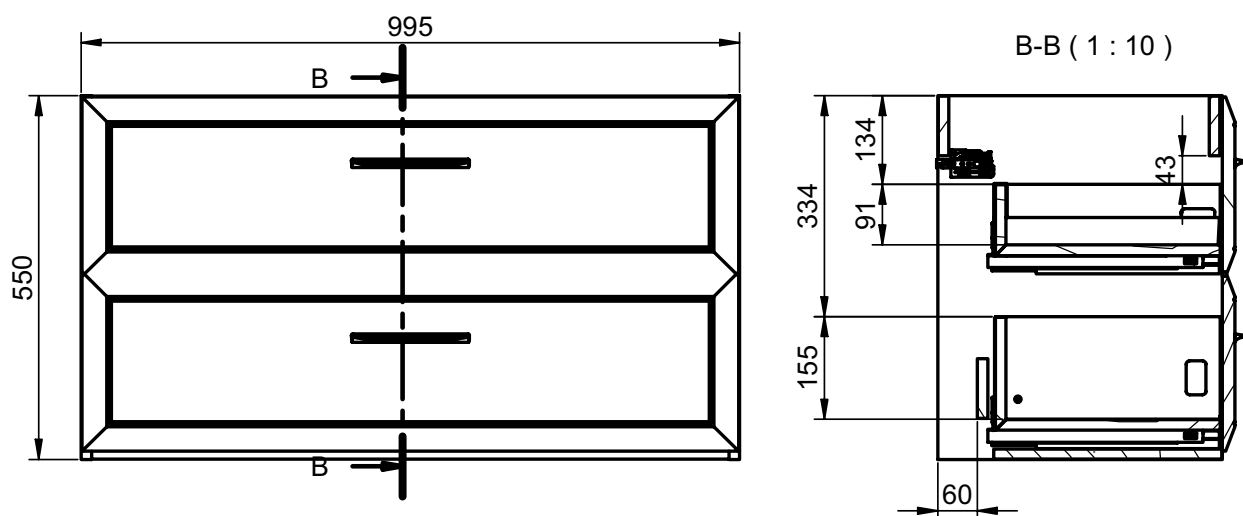

Mueble 2 cajones / Vanity 2 drawers · 100cm der/R