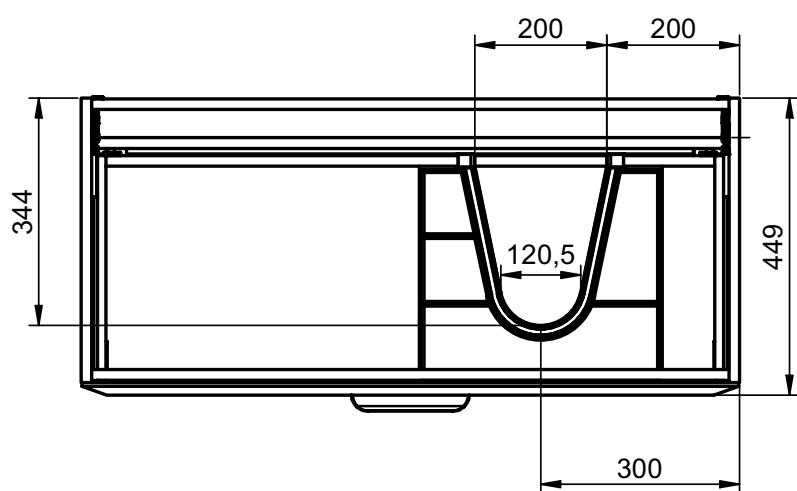

Mueble 2 cajones / Vanity 2 drawers · 100cm der/R