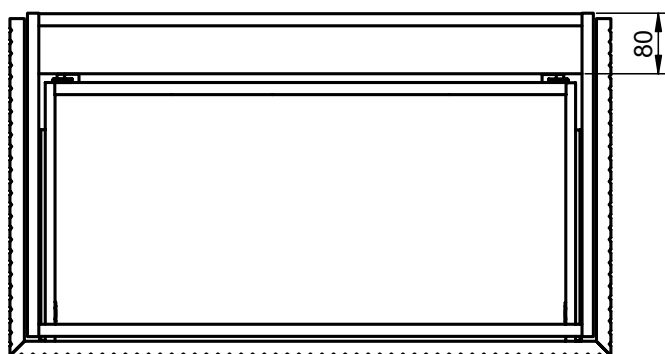

Mueble 1 cajón / 1 drawer vanity - 80cm