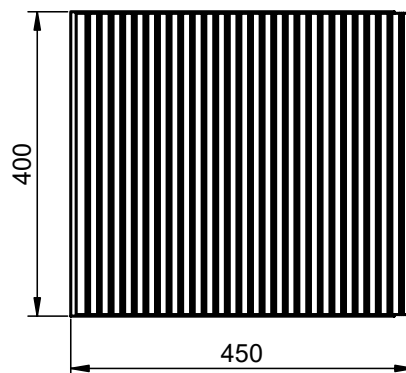

Mueble 1 cajón / 1 drawer vanity - 80cm