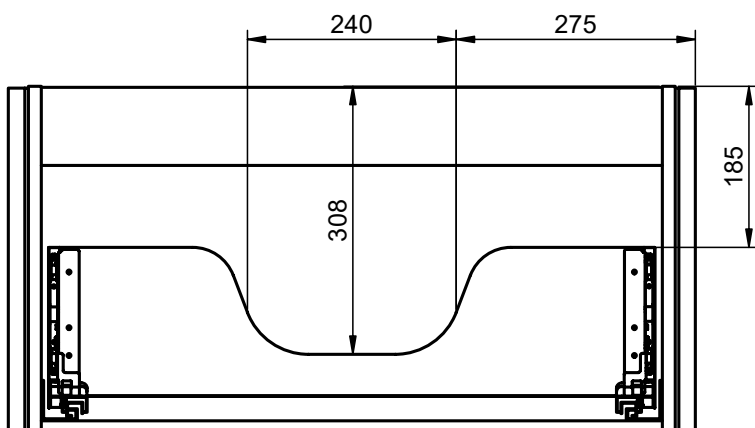

Mueble 1 cajón / 1 drawer vanity - 80cm