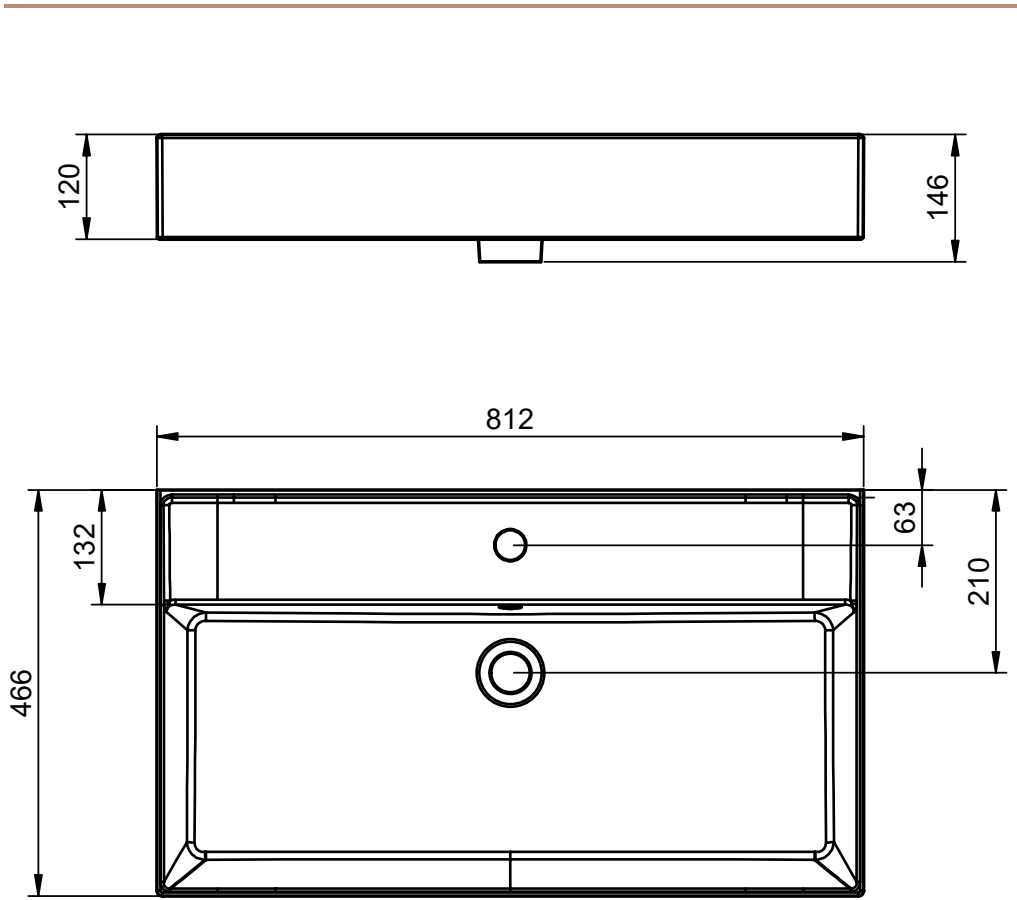

## LILA TECHNICAL

---

Material: Ceramic washbasin  
 Finish: Shiny  
 Bowl depth: 12cm  
 Washbasin thickness: 12cm

## LILA DIMENSIONS

---

60cm

80cm

100cm

120cm

120cm twin