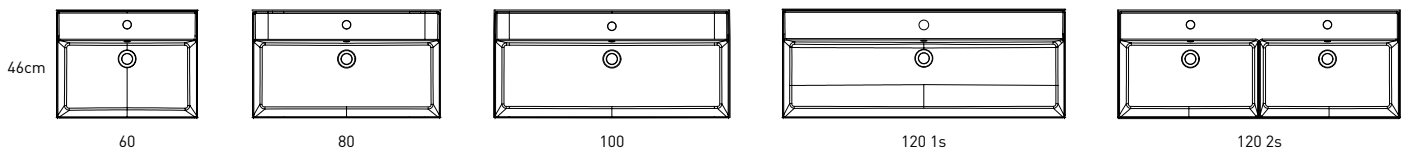

## LILA TECHNICAL

---

Material: Ceramic washbasin  
 Finish: Shiny  
 Bowl depth: 12cm  
 Washbasin thickness: 12cm

## LILA DIMENSIONS

---

60cm

80cm

100cm

120cm

120cm twin