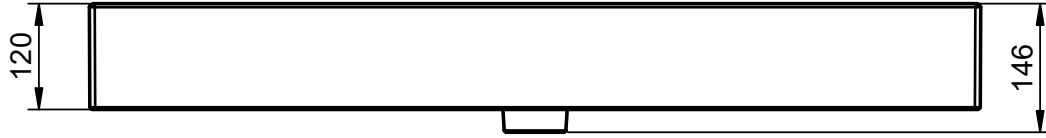

## LILA TECHNICAL

---

Material: Ceramic washbasin  
 Finish: Shiny  
 Bowl depth: 12cm  
 Washbasin thickness: 12cm

## LILA DIMENSIONS

---

60cm

80cm

100cm

120cm

120cm twin