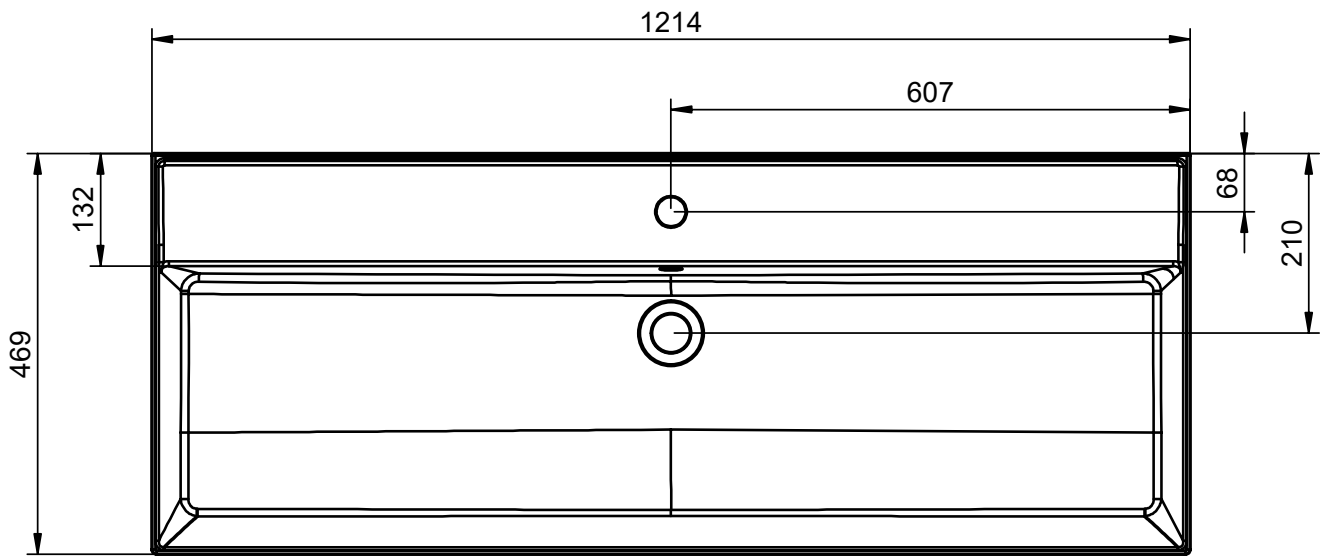

## LILA TECHNICAL

---

Material: Ceramic washbasin  
 Finish: Shiny  
 Bowl depth: 12cm  
 Washbasin thickness: 12cm

## LILA DIMENSIONS

---

60cm

80cm

100cm

120cm

120cm twin