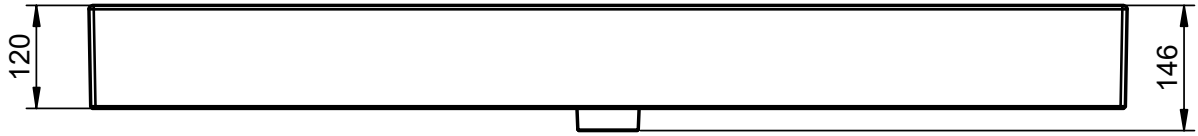

## LILA TECHNICAL

---

Material: Ceramic washbasin  
 Finish: Shiny  
 Bowl depth: 12cm  
 Washbasin thickness: 12cm

## LILA DIMENSIONS

---

60cm

80cm

100cm

120cm

120cm twin