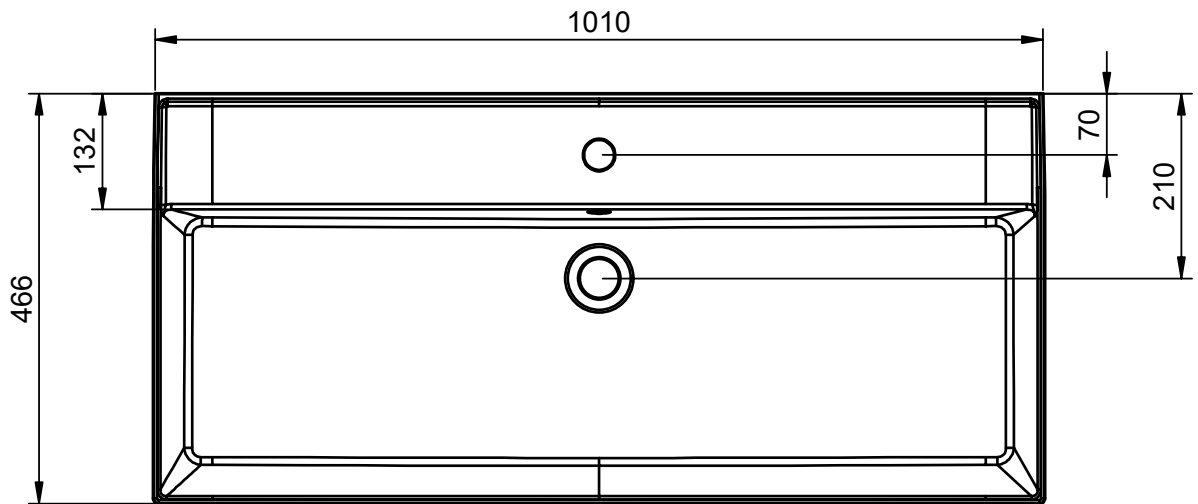

## LILA TECHNICAL

---

Material: Ceramic washbasin  
 Finish: Shiny  
 Bowl depth: 12cm  
 Washbasin thickness: 12cm

## LILA DIMENSIONS

---

60cm

80cm

100cm

120cm

120cm twin