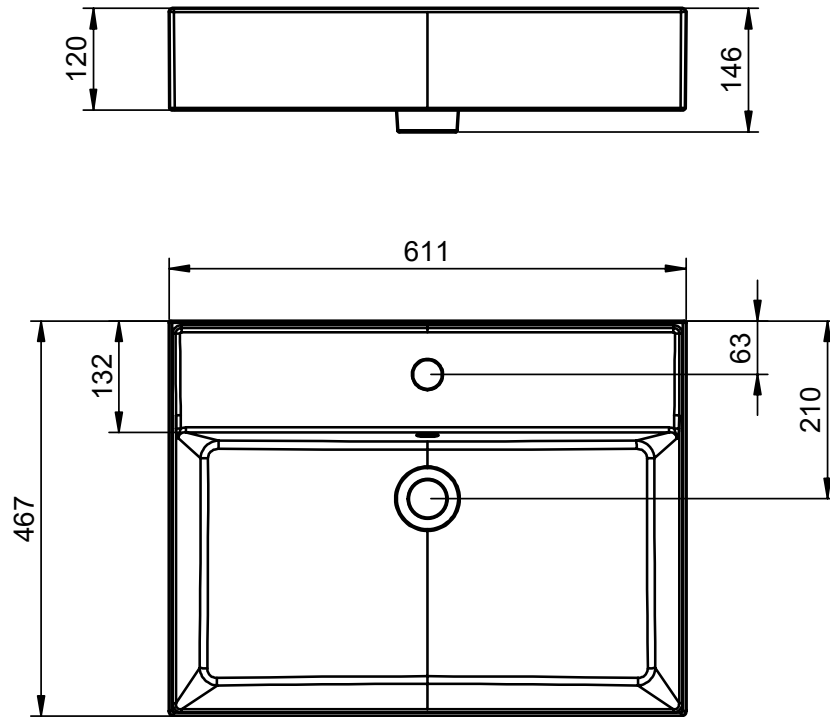

## LILA TECHNICAL

---

Material: Ceramic washbasin  
 Finish: Shiny  
 Bowl depth: 12cm  
 Washbasin thickness: 12cm

## LILA DIMENSIONS

---

60cm

80cm

100cm

120cm

120cm twin