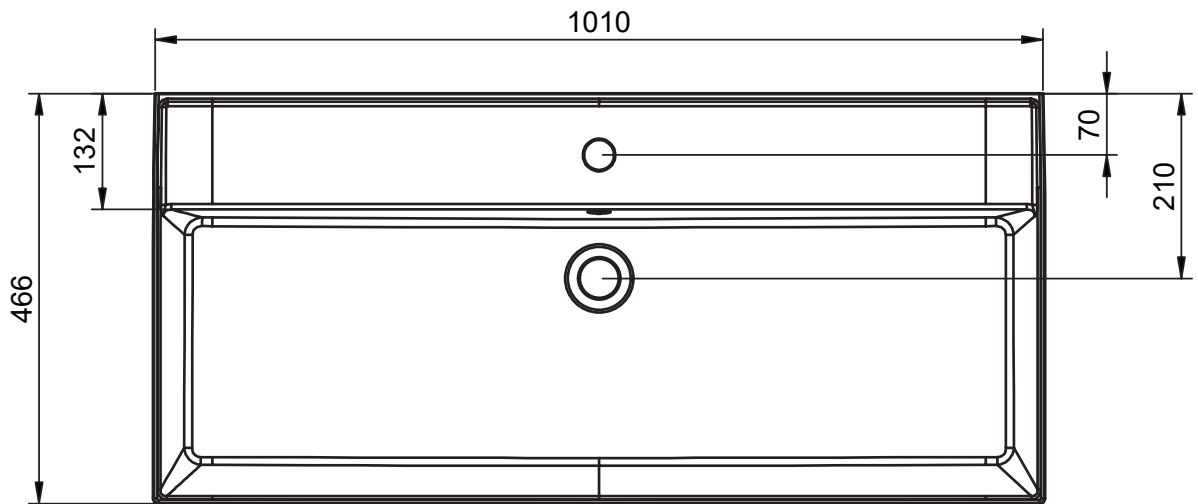

## LILA TECHNICAL

---

Material:	Ceramic washbasin
Finish:	Shiny
Bowl depth:	12cm
Washbasin thickness:	12cm

## LILA DIMENSIONS

---

60cm

80cm

100cm

120cm

120cm 2 taps

120cm twin