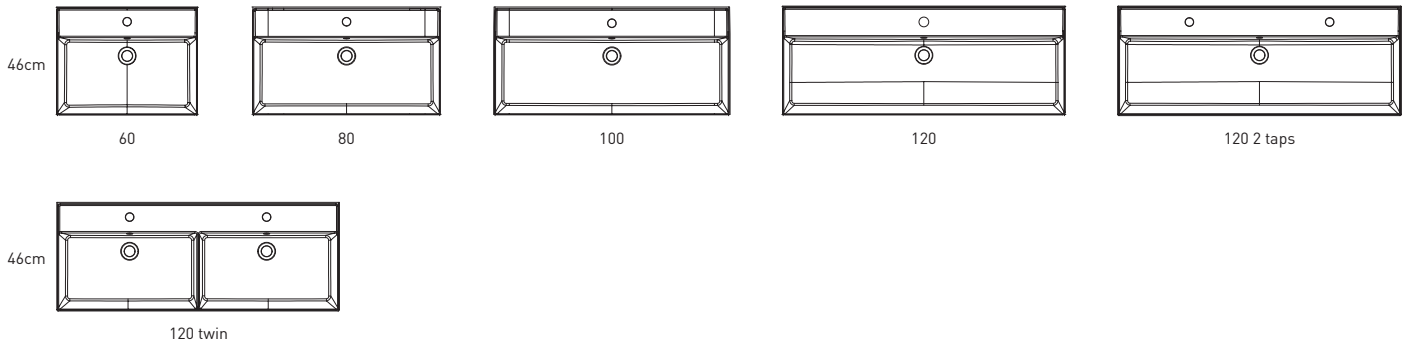

## LILA TECHNICAL

---

Material:	Ceramic washbasin
Finish:	Shiny
Bowl depth:	12cm
Washbasin thickness:	12cm

## LILA DIMENSIONS

---

60cm

80cm

100cm

120cm

120cm 2 taps

120cm twin