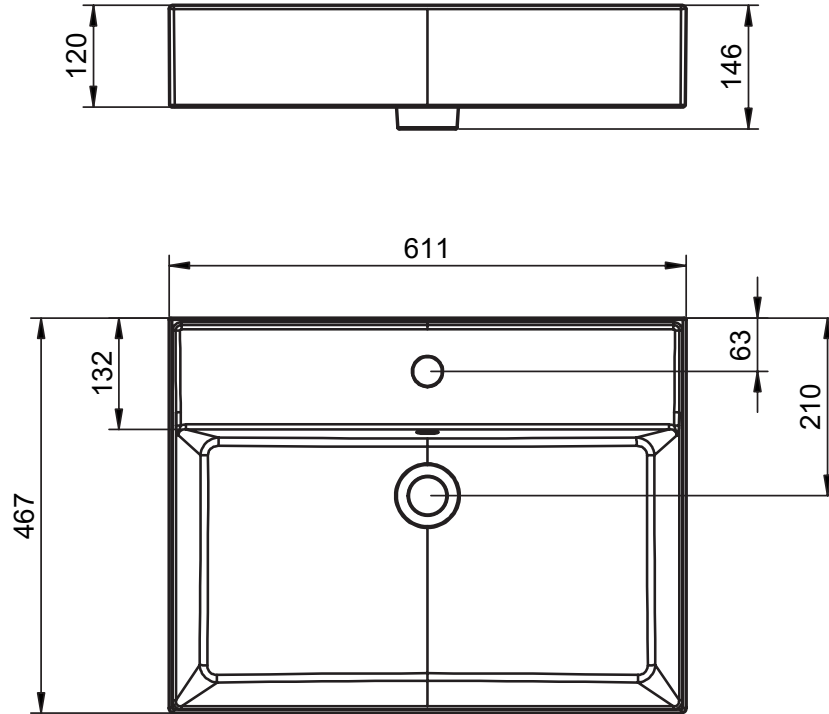

## LILA TECHNICAL

---

Material:	Ceramic washbasin
Finish:	Shiny
Bowl depth:	12cm
Washbasin thickness:	12cm

## LILA DIMENSIONS

---

60cm

80cm

100cm

120cm

120cm 2 taps

120cm twin