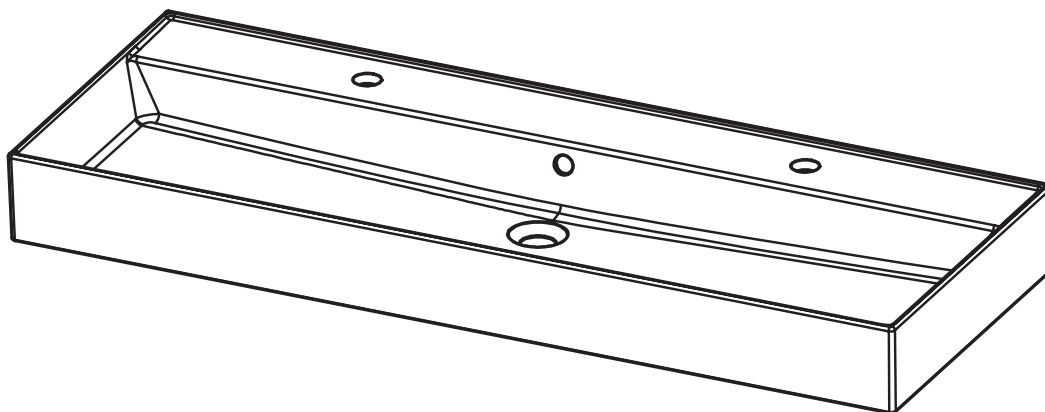

## LILA TECHNICAL

---

Material:	Ceramic washbasin
Finish:	Shiny
Bowl depth:	12cm
Washbasin thickness:	12cm

## LILA DIMENSIONS

---

60cm

80cm

100cm

120cm

120cm 2 taps

120cm twin