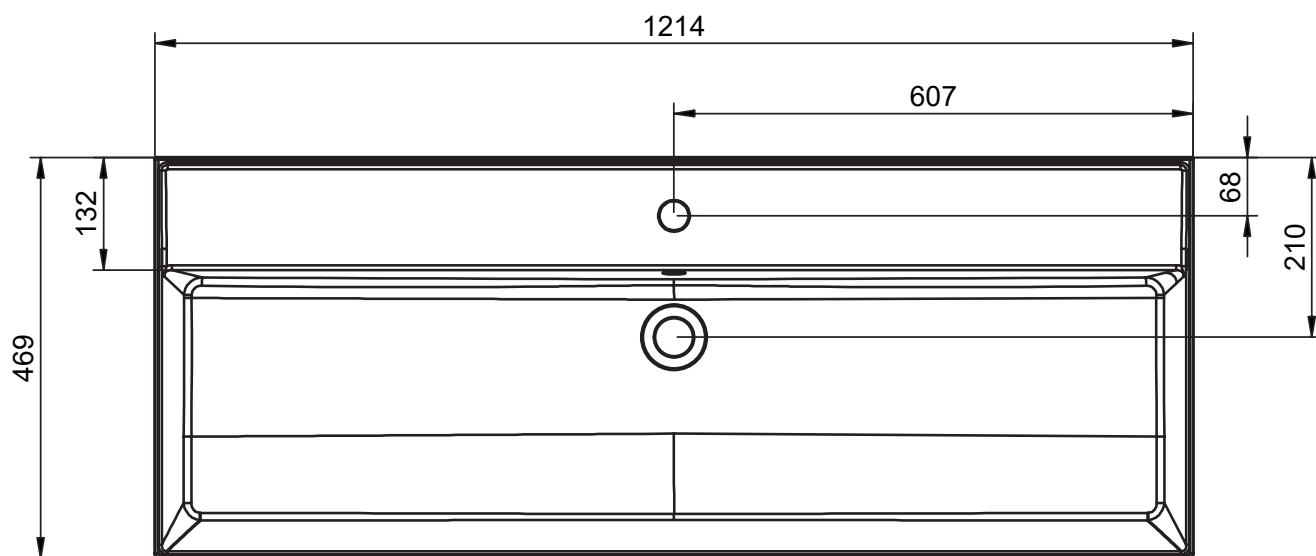

## LILA TECHNICAL

---

Material:	Ceramic washbasin
Finish:	Shiny
Bowl depth:	12cm
Washbasin thickness:	12cm

## LILA DIMENSIONS

---

60cm

80cm

100cm

120cm

120cm 2 taps

120cm twin