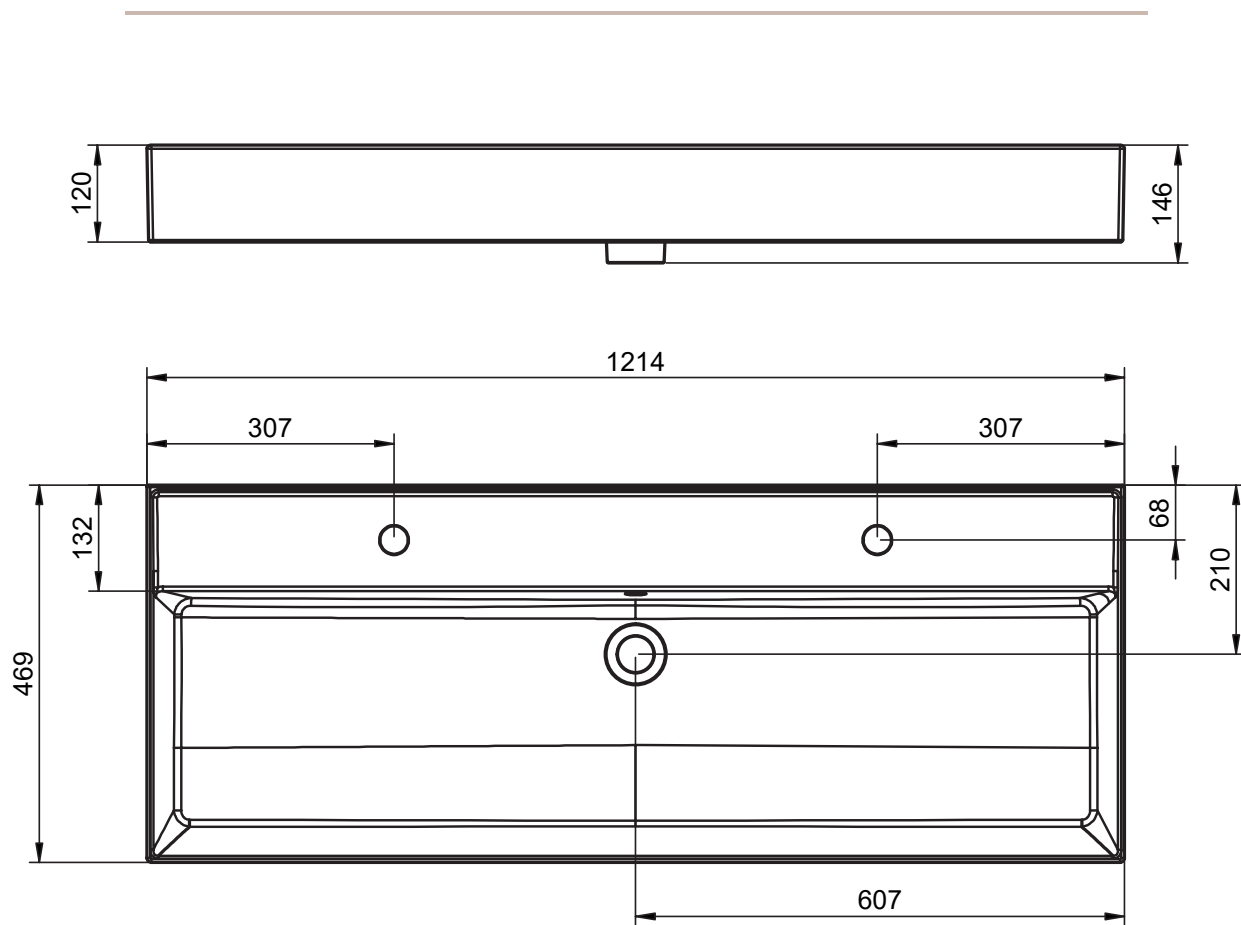

## LILA TECHNICAL

---

Material:	Ceramic washbasin
Finish:	Shiny
Bowl depth:	12cm
Washbasin thickness:	12cm

## LILA DIMENSIONS

---

60cm

80cm

100cm

120cm

120cm 2 taps

120cm twin