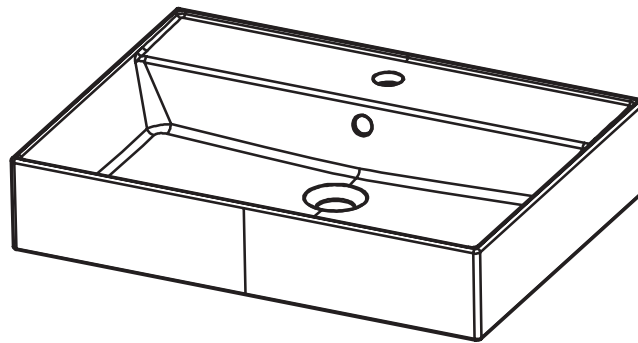

## LILA TECHNICAL

---

Material:	Ceramic washbasin
Finish:	Shiny
Bowl depth:	12cm
Washbasin thickness:	12cm

## LILA DIMENSIONS

---

60cm

80cm

100cm

120cm

120cm 2 taps

120cm twin