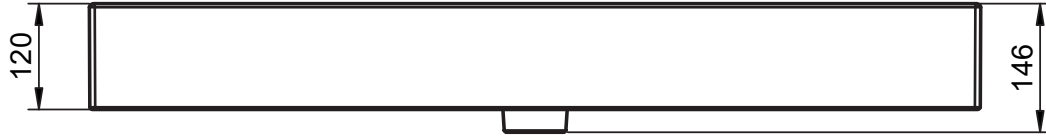

## LILA TECHNICAL

---

Material:	Ceramic washbasin
Finish:	Shiny
Bowl depth:	12cm
Washbasin thickness:	12cm

## LILA DIMENSIONS

---

60cm

80cm

100cm

120cm

120cm 2 taps

120cm twin