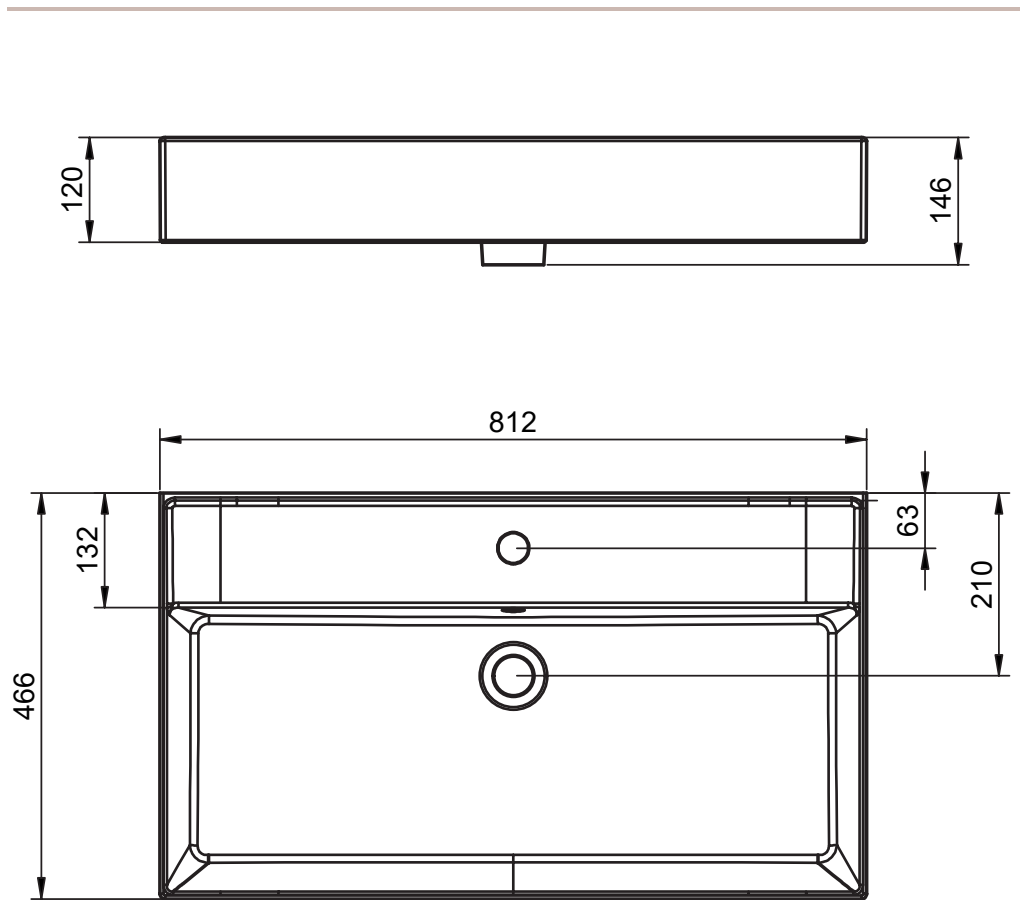

## LILA TECHNICAL

---

Material:	Ceramic washbasin
Finish:	Shiny
Bowl depth:	12cm
Washbasin thickness:	12cm

## LILA DIMENSIONS

---

60cm

80cm

100cm

120cm

120cm 2 taps

120cm twin