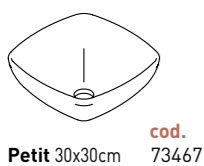

Tiradores 2 uds / handles	Alu.	Negro			Alu.	Negro
		73469	73470		4 uds	87609	87610
	Tiradores 3 uds / handles	73472	73473		Patas/legs		

*Precio incluido en el mueble (especificar código en pedido) / Price included in vanity (specify code in order).
*3uds de tirador para 60cm a suelo / 3 handles for 60cm floorstanding option.

*La serie Midi solo es compatible con el lavabo Midi / Midi collection compatible only with Midi washbasin.

	Lacado Mate Matt lacquered		Acabado Laminado Laminate finish

B-Ada	Cotton	Griggio	Musgo	Avio	Quarzo	Ceniza	Navy	Black	Abedul	Aliso	Costa	Valenti

	Cajones Soft Close Soft-close drawers		Puertas Soft Close Soft-close doors		Extracción Total Full-extraction drawer		Cajón Textil Textile drawer

	MDF Hidrófugo MDF Waterproof	Abedul	Aliso	Costa	Valenti
		cod.	cod.	cod.	cod.
TAPA/TOP IDOLE	50x36cm	76975	73441	76986	73463
	60x36cm	76976	73442	76987	73465

*Fibra media densidad hidrófuga / Medium density fibreboard waterproof.

	HDF Compatech HDF Compatech	B-Ada	Cotton	Griggio	Musgo	Avio	Quarzo	Ceniza	Navy	Black
		cod.	cod.	cod.	cod.	cod.	cod.	cod.	cod.	cod.
TAPA/TOP COMPATECH	50x36cm	73427	73432	73433	73431	73429	73430	73428	73434	73435
	60x36cm	73445	73450	73451	73449	73447	73448	73446	73452	73453

*Fibra alta densidad hidrófuga / High density fibreboard waterproof.

LAVABO SOBREPONER CERÁMICO