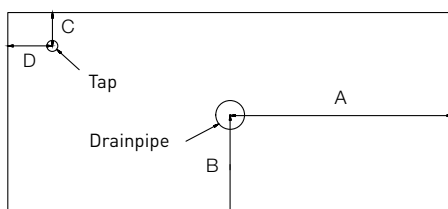

TOP COMPATECH DIMENSIONS

Top Standard

Thickness 1,3cm

Top compatible with Midi collection

Thickness 1,3cm / not available in high gloss

Kindly provide the dimensions for the holes to be drilled (tap and drain) as per the drawing.