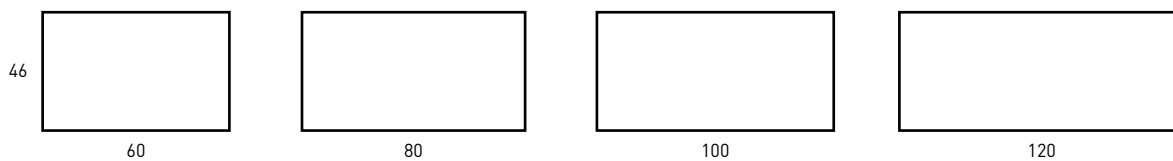

TOP COMPATECH DIMENSIONS

Top Standard

Thickness 1,3cm

Top compatible with Midi collection

Thickness 1,3cm / not available in high gloss

Kindly provide the dimensions for the holes to be drilled (tap and drain) as per the drawing.