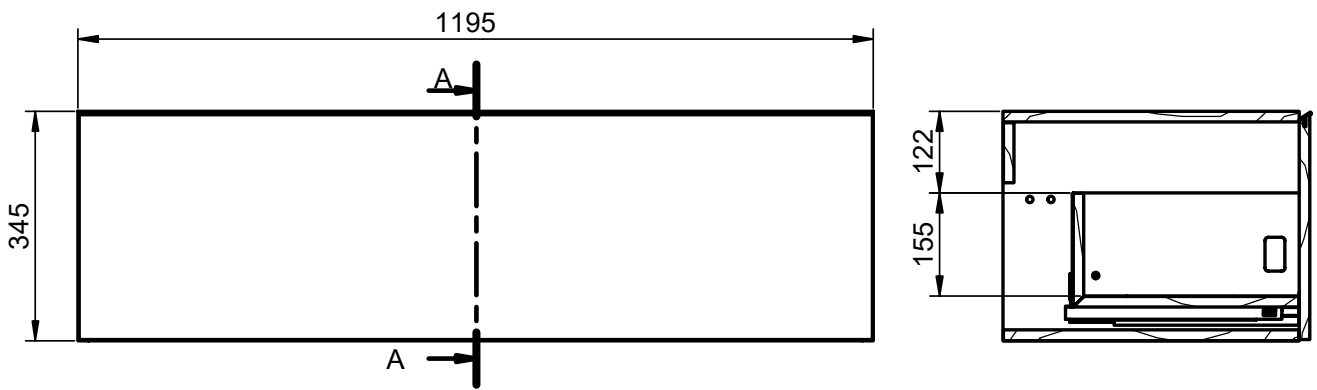

Mueble 1 cajón / 1 drawer vanity - 120cm

A-A(1: 10)