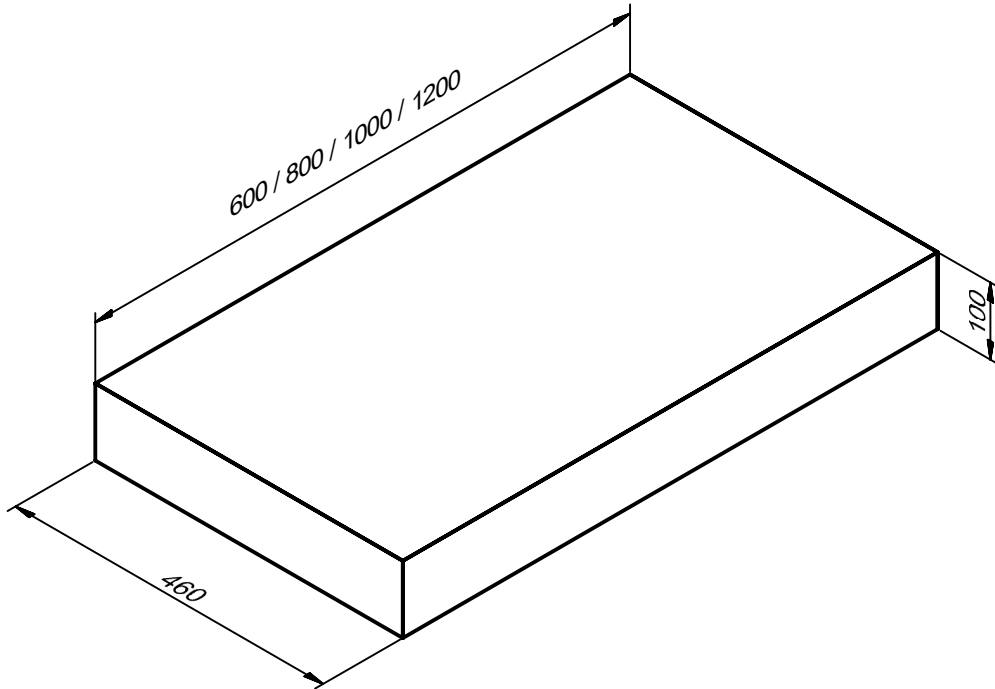

## Mueble 1 cajón / 1 drawer vanity · 80cm

A-A(1:8)

## Mueble 1 cajón / 1 drawer vanity - 100cm

A-A( 1: 10 )

## Mueble 1 cajón / 1 drawer vanity - 120cm

A-A( 1: 10 )

Balda 5 cm / Encimera 10 cm - Shelf 5 and 10cm

---