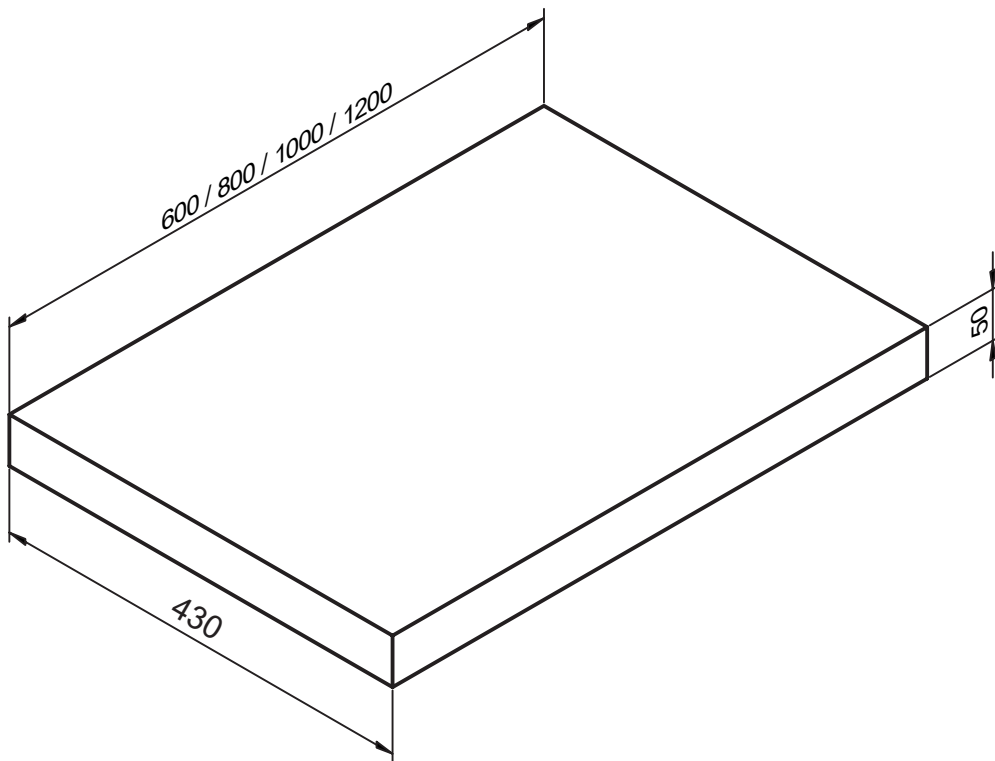

## Mueble 1 cajón / 1 drawer vanity · 80cm

A-A(1:8)

## Mueble 1 cajón / 1 drawer vanity - 100cm

A-A( 1: 10 )

## Mueble 1 cajón / 1 drawer vanity - 120cm

A-A( 1: 10 )

Balda 5 cm / Encimera 10 cm - Shelf 5 and 10cm

---