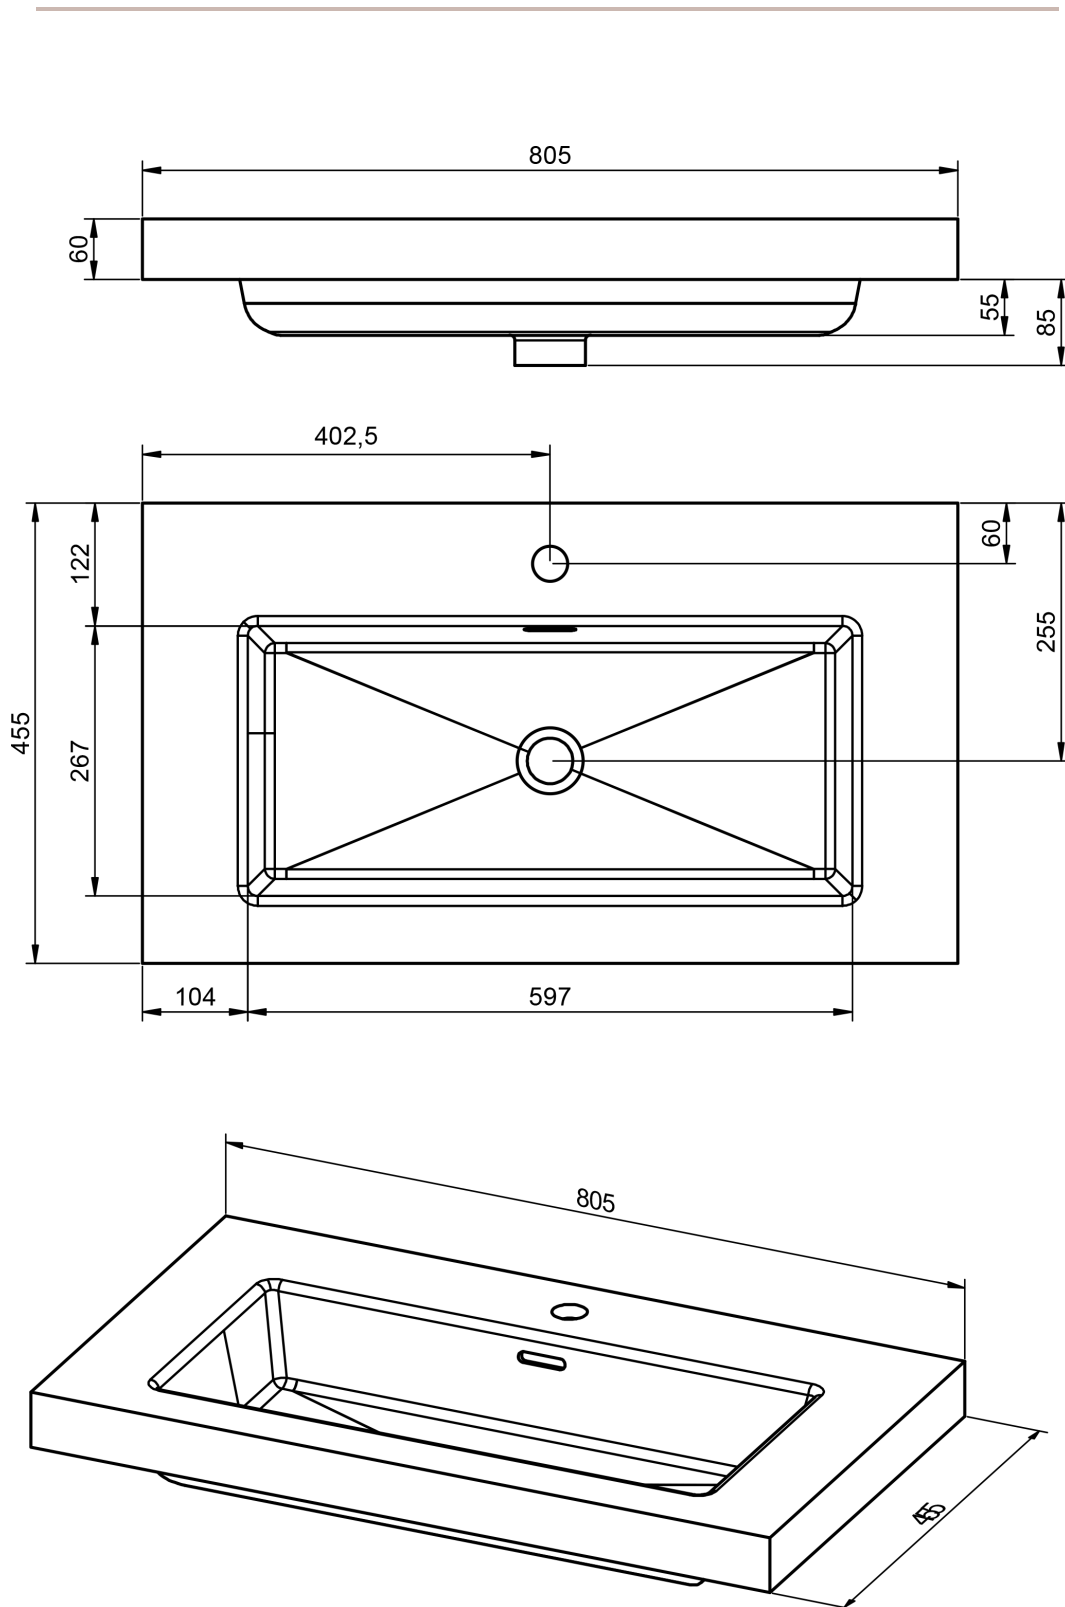

NANTES
TECHNICAL

NANTES TECHNICAL

Material: Resin

Finish: Gloss (only white)
Mat (all colours)

*Nantes is not compatible with Bari collection

NANTES DIMENSIONS

NANTES FINISHES

Mat lacquered:

Gloss:

60cm

80cm

100cm

120cm twin