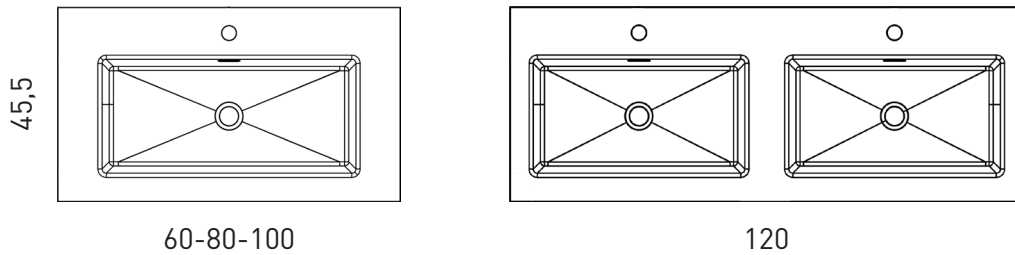

NANTES
TECHNICAL

NANTES TECHNICAL

Material: Resin

Finish: Gloss (only white)
Mat (all colours)

*Nantes is not compatible with Bari collection

NANTES DIMENSIONS

NANTES FINISHES

Mat lacquered:

Gloss:

60cm

80cm

100cm

120cm twin