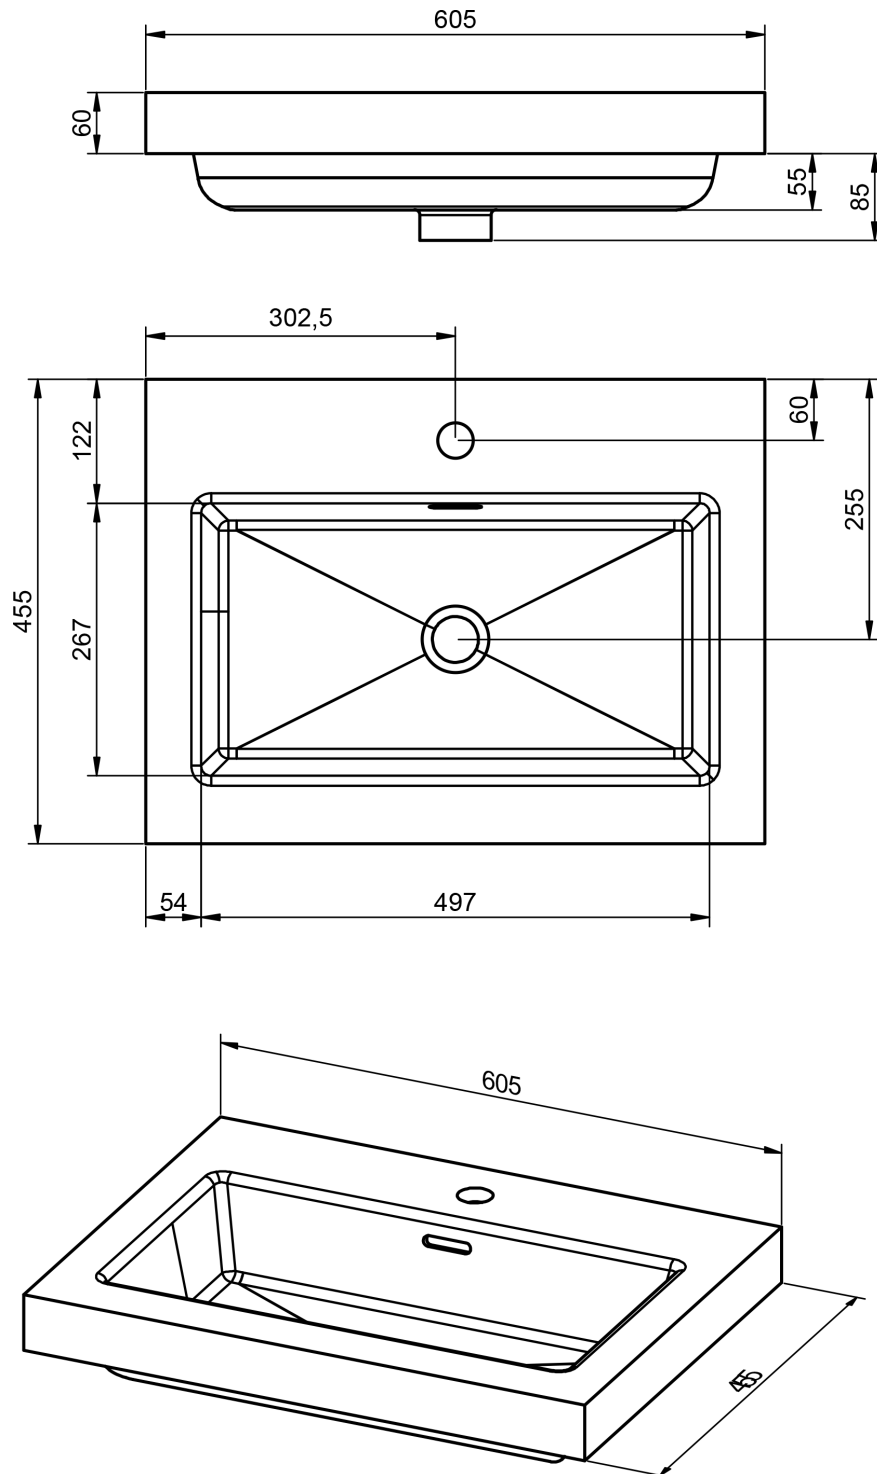

NANTES
TECHNICAL

NANTES TECHNICAL

Material: Resin

Finish: Gloss (only white)
Mat (all colours)

*Nantes is not compatible with Bari collection

NANTES DIMENSIONS

NANTES FINISHES

Mat lacquered:

Gloss:

60cm

80cm

100cm

120cm twin