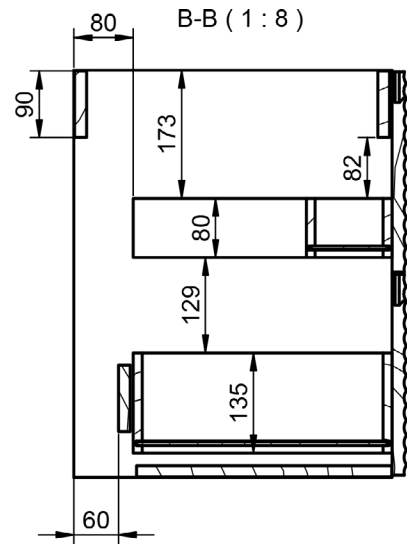

60-80-100

Tall unit

Depth 27cm

Reversible

34,5

27,8

Vanity 2 drawers - 60cm

Vanity 2 drawers - 80cm

Vanity 2 drawers - 100cm

Vanity 2 drawers · 100cm L

Vanity 2 drawers - 100cm R

Kyoto Tall unit