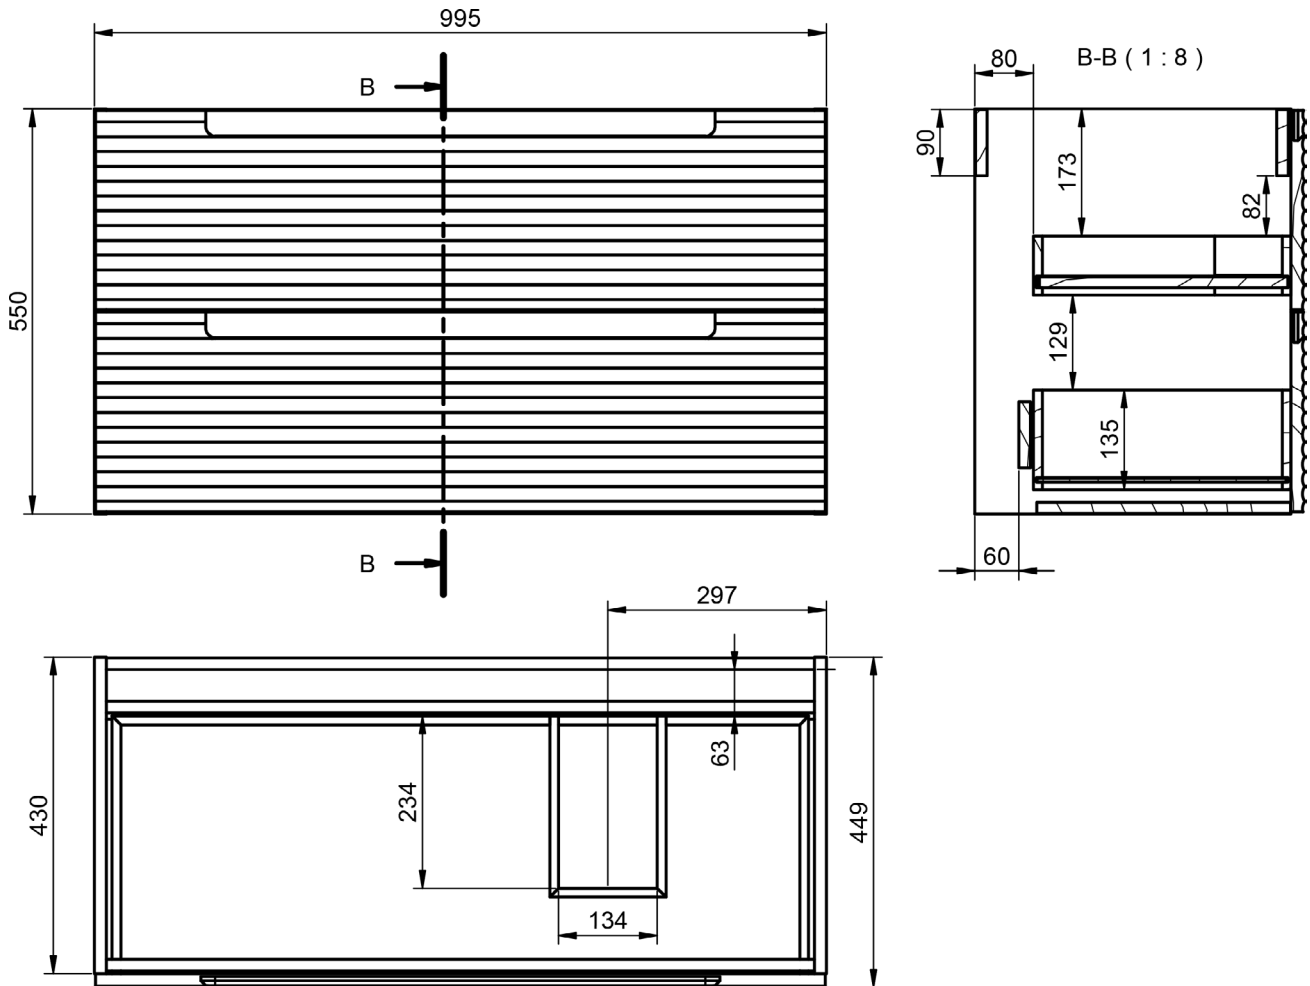

60-80-100

Tall unit

Depth 27cm

Reversible

34,5

27,8

Vanity 2 drawers - 60cm

Vanity 2 drawers - 80cm

Vanity 2 drawers - 100cm

Vanity 2 drawers · 100cm L

Vanity 2 drawers - 100cm R

Kyoto Tall unit