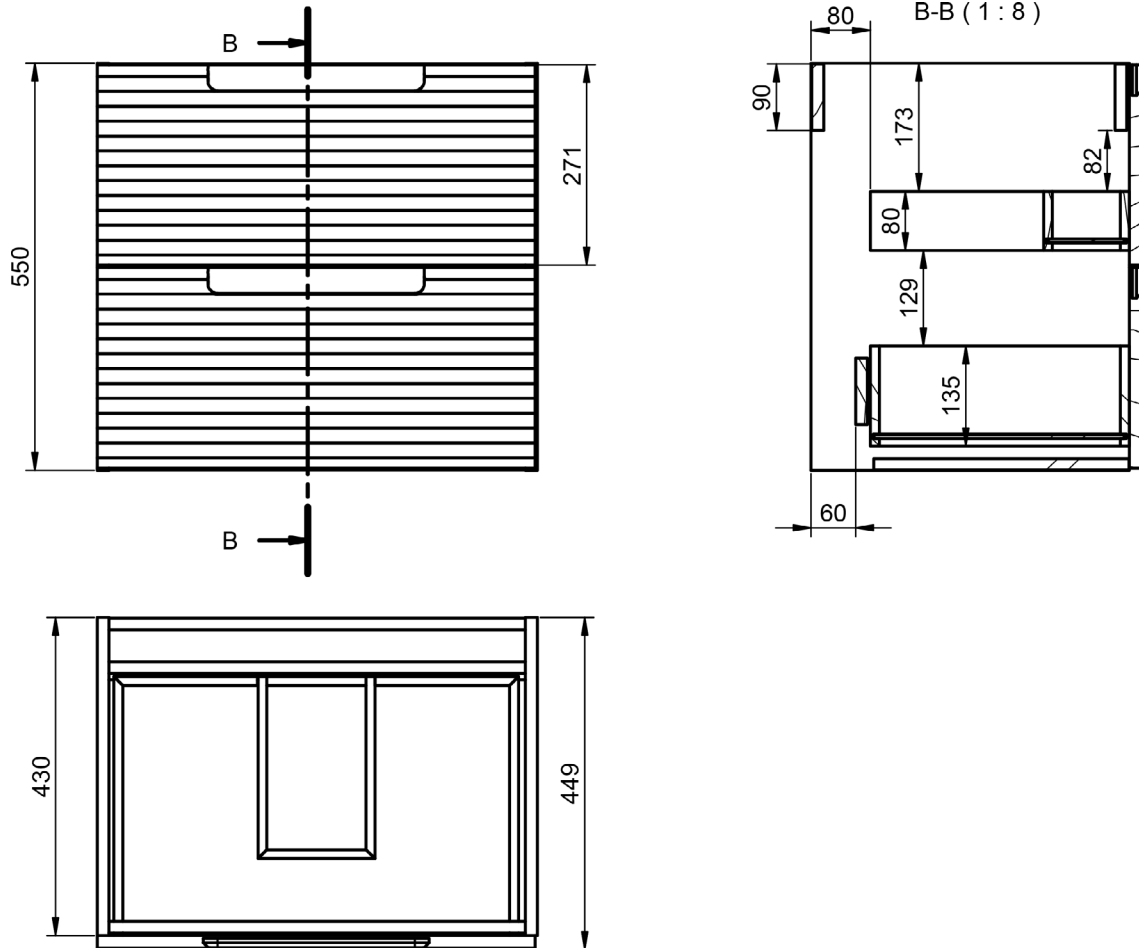

60-80-100

Tall unit

Depth 27cm

Reversible

34,5

27,8

Vanity 2 drawers - 60cm

Vanity 2 drawers - 80cm

Vanity 2 drawers - 100cm

Vanity 2 drawers · 100cm L

Vanity 2 drawers - 100cm R

Kyoto Tall unit