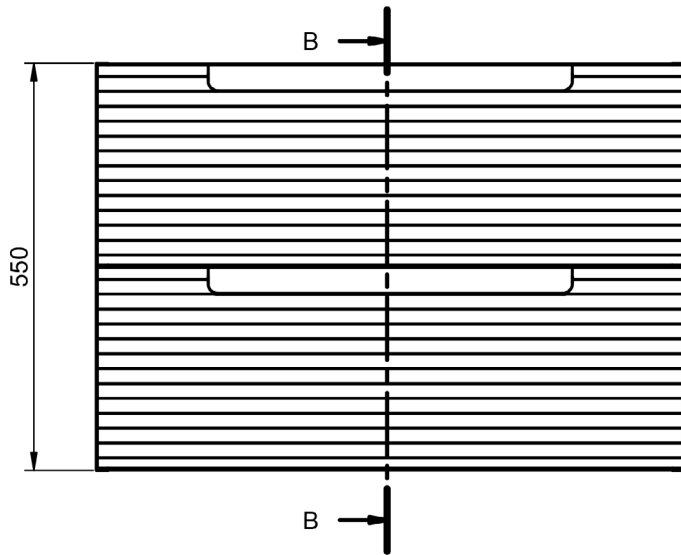

Vanity 2 drawers - 100cm