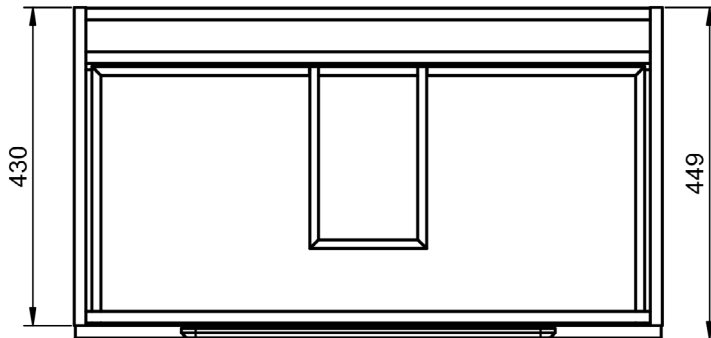

60-80-100

Tall unit

Depth 27cm

Reversible

34,5

27,8

Vanity 2 drawers - 60cm

Vanity 2 drawers - 80cm

Vanity 2 drawers - 100cm

Vanity 2 drawers · 100cm L

Vanity 2 drawers - 100cm R

Kyoto Tall unit