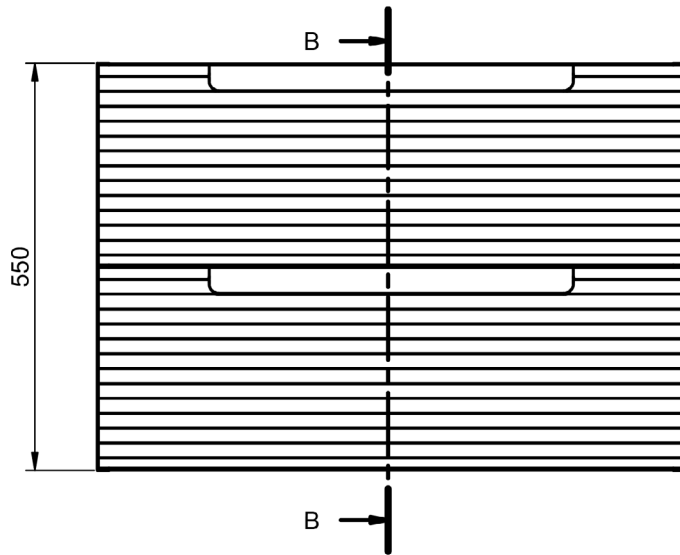

60-80-100

Tall unit

Depth 27cm

Reversible

34,5

27,8

Vanity 2 drawers - 60cm

Vanity 2 drawers - 80cm