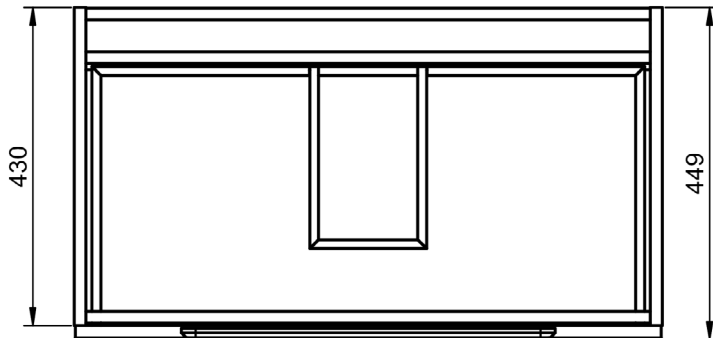

60-80-100

Tall unit

Depth 27cm

Reversible

34,5

27,8

Vanity 2 drawers - 60cm

Vanity 2 drawers - 80cm

Vanity 2 drawers - 100cm

Vanity 2 drawers · 100cm L

Vanity 2 drawers - 100cm R

Kyoto Tall unit