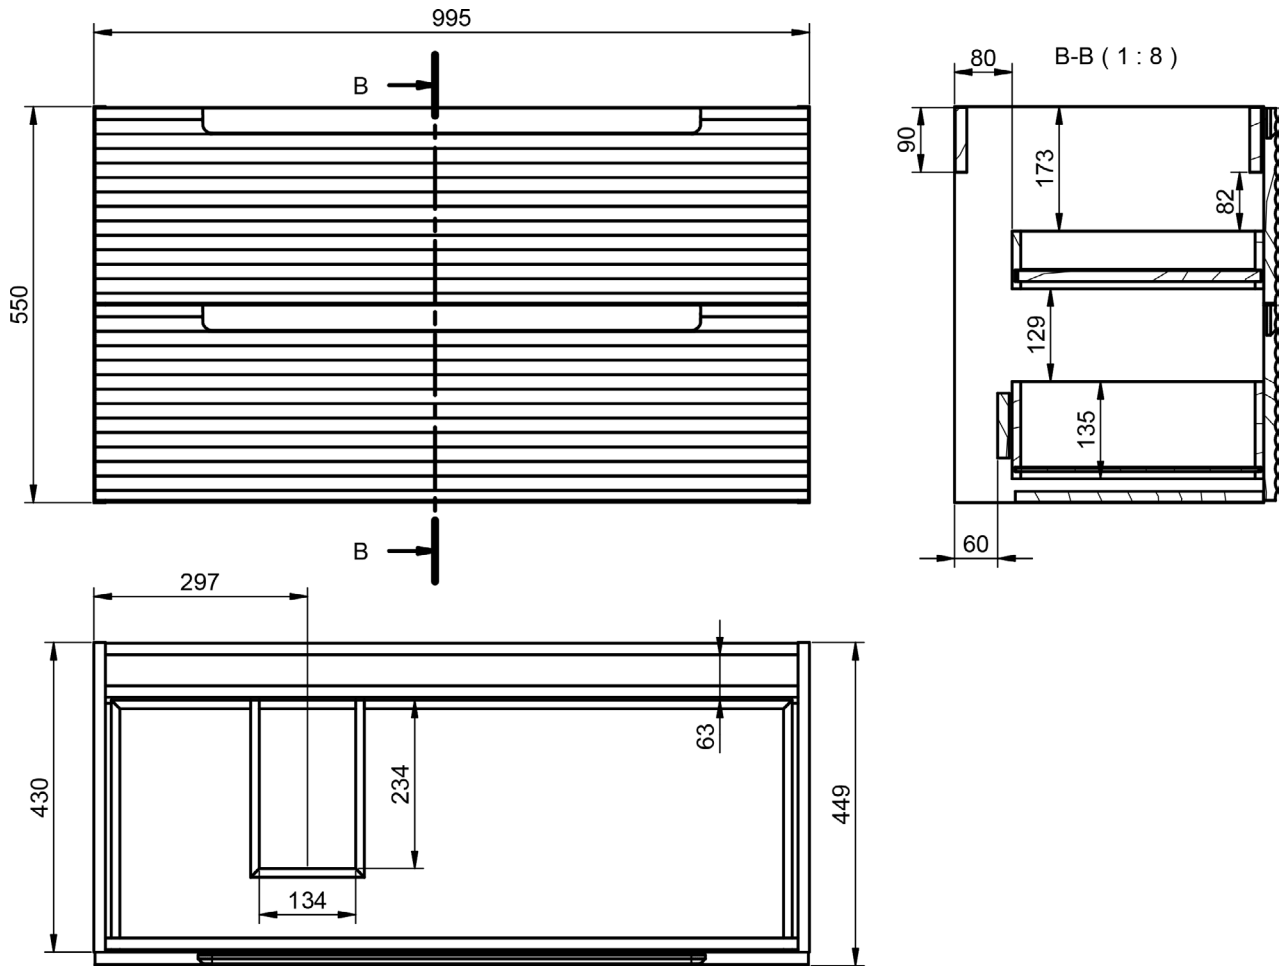

60-80-100

Tall unit

Depth 27cm

Reversible

34,5

27,8

Vanity 2 drawers - 60cm

Vanity 2 drawers - 80cm

Vanity 2 drawers - 100cm

Vanity 2 drawers · 100cm L

Vanity 2 drawers - 100cm R

Kyoto Tall unit