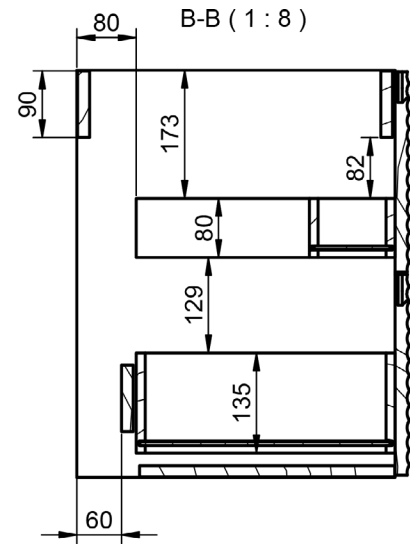

60-80-100

Tall unit

Depth 27cm

Reversible

34,5

27,8

Vanity 2 drawers - 60cm

Vanity 2 drawers - 80cm

Vanity 2 drawers - 100cm

Vanity 2 drawers · 100cm L

Vanity 2 drawers - 100cm R

Kyoto Tall unit