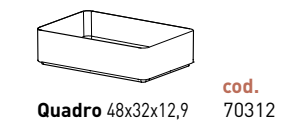

Solid surface
Solid surface