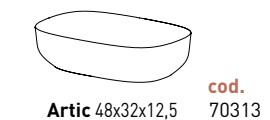

Solid surface
Solid surface