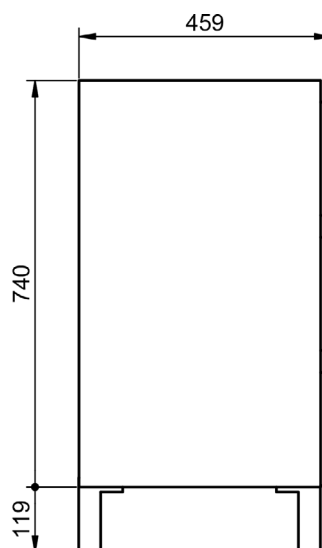

Vanity 2 drawers - 80cm L

Vanity 2 drawers · 100cm

Vanity 2 drawers - 100cm R

Vanity 2 drawers - 100cm L

Vanity 2 drawers · 120cm

Vanity 2 drawers - 120cm Twin

Vanity 2 drawers - 120cm R

Vanity 2 drawers · 120cm L

Vanity 80cm - 2 drawers L / 1 door

Vanity 80cm - 2 drawers R / 1 door

Vanity 90cm - 2 drawers L / 1 door

Vanity 90cm - 2 drawers R / 1 door

Vanity 100cm · 2 drawers L / 1 door

Vanity 100cm · 2 drawers R / 1 door

Vanity 2 drawers floorstanding · 80 cm

Vanity 3 drawers - 60cm

Vanity 3 drawers - 80cm

Vanity 3 drawers - 80cm R

Vanity 3 drawers - 80cm L

Vanity 3 drawers · 100cm

Vanity 3 drawers - 100cm R

Vanity 3 drawers - 100cm L

Vanity 6 drawers · 120cm

Vanity 2 doors - 60cm

Vanity 2 doors - 80cm

Vanity 20cm (R/L)

Vanity 30cm (R/L)

Vanity 2 drawers reduced depth · 60cm

Vanity 2 drawers reduced depth · 80cm

Vanity 3 drawers reduced depth · 60cm