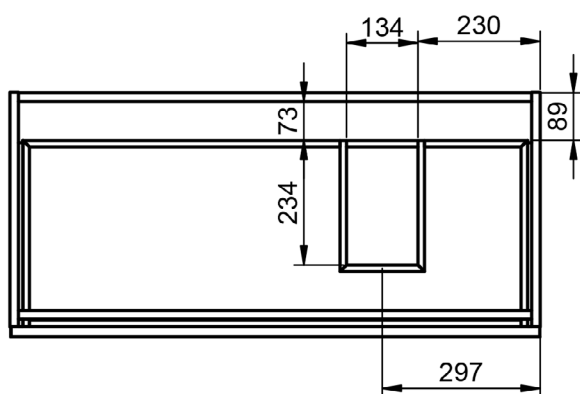

Crudo

Canela

Valenti

BOX DIMENSIONS

Vanity units

Depth 45cm

55

60-70-80-100-120

Vanity 1 drawer - 60cm

Vanity 1 drawer - 70cm

Vanity 1 drawer - 80cm

Vanity 1 drawer - 80cm R

Vanity 1 drawer - 80cm L

Vanity 1 drawer - 100cm

Vanity 1 drawer - 100cm R

Vanity 1 drawer - 100cm L

Vanity 1 drawer - 120cm

Vanity 1 drawer - 120cm Twin

Vanity 1 drawer - 120cm R

Vanity 1 drawer - 120 cm L

Vanity 2 drawers - 60cm

Vanity 2 drawers - 70cm

Vanity 2 drawers - 80cm

Vanity 2 drawers - 80cm R

Vanity 2 drawers - 80cm L

Vanity 2 drawers · 100cm

Vanity 2 drawers - 100cm R

Vanity 2 drawers - 100cm L

Vanity 2 drawers · 120cm

Vanity 2 drawers - 120cm Twin

Vanity 2 drawers - 120cm R

Vanity 2 drawers · 120cm L