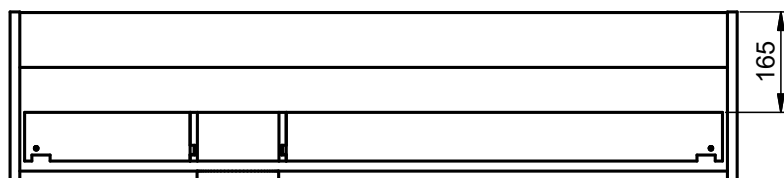

Depth 27cm

Combinations

*More options available

Vanity 1 drawer H40 · 60cm

Vanity 1 drawer H40 - 80cm

Vanity 1 drawer H40 - 100cm

Vanity 1 drawer H40 - 100cm R

Vanity 1 drawer H40 · 100cm L

Vanity 1 drawer - 60cm

Vanity 1 drawer - 70cm

Vanity 1 drawer - 80cm

Vanity 1 drawer - 80cm R

Vanity 1 drawer - 80cm L

Vanity 1 drawer - 100cm

Vanity 1 drawer - 100cm R

Vanity 1 drawer - 100cm L

Vanity 1 drawer - 120cm

Vanity 1 drawer - 120cm Twin

Vanity 1 drawer - 120cm R

Vanity 1 drawer - 120 cm L

Vanity 2 drawers - 60cm

Vanity 2 drawers - 70cm

Vanity 2 drawers - 80cm

Vanity 2 drawers - 80cm R