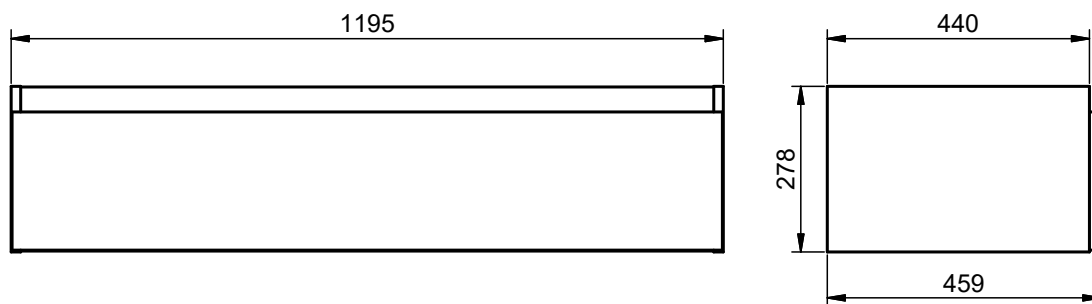

Crudo

Canela

Valenti

BOX DIMENSIONS

Vanity units

Depth 45cm

55

60-70-80-100-120

Depth 27cm

Combinations

*More options available

Vanity 1 drawer H40 · 60cm

Vanity 1 drawer H40 - 80cm

Vanity 1 drawer H40 - 100cm

Vanity 1 drawer H40 - 100cm R

Vanity 1 drawer H40 · 100cm L

Vanity 1 drawer - 60cm

Vanity 1 drawer - 70cm

Vanity 1 drawer - 80cm

Vanity 1 drawer - 80cm R

Vanity 1 drawer - 80cm L

Vanity 1 drawer - 100cm

Vanity 1 drawer - 100cm R

Vanity 1 drawer - 100cm L

Vanity 1 drawer - 120cm

Vanity 1 drawer - 120cm Twin

Vanity 1 drawer - 120cm R

Vanity 1 drawer - 120 cm L

Vanity 2 drawers - 60cm

Vanity 2 drawers - 70cm

Vanity 2 drawers - 80cm

Vanity 2 drawers - 80cm R