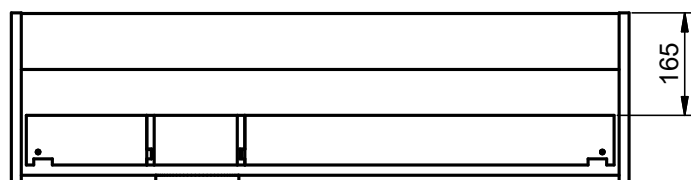

Depth 27cm

Combinations

*More options available

Vanity 1 drawer H40 · 60cm

Vanity 1 drawer H40 - 80cm

Vanity 1 drawer H40 - 100cm

Vanity 1 drawer H40 - 100cm R

Vanity 1 drawer H40 · 100cm L

Vanity 1 drawer - 60cm

Vanity 1 drawer - 70cm

Vanity 1 drawer - 80cm

Vanity 1 drawer - 80cm R

Vanity 1 drawer - 80cm L

Vanity 1 drawer - 100cm

Vanity 1 drawer - 100cm R

Vanity 1 drawer - 100cm L

Vanity 1 drawer - 120cm

Vanity 1 drawer - 120cm Twin

Vanity 1 drawer - 120cm R

Vanity 1 drawer - 120 cm L

Vanity 2 drawers - 60cm

Vanity 2 drawers - 70cm

Vanity 2 drawers - 80cm

Vanity 2 drawers - 80cm R