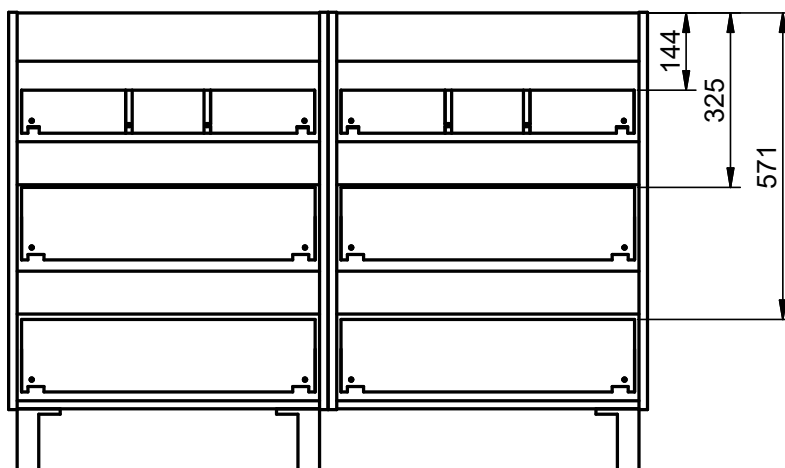

Vanity 80cm - 2 drawers L / 1 door

Vanity 80cm - 2 drawers R / 1 door

Vanity 90cm - 2 drawers L / 1 door

Vanity 90cm - 2 drawers R / 1 door

Vanity 100cm · 2 drawers L / 1 door

Vanity 100cm · 2 drawers R / 1 door

Vanity 2 drawers floorstanding · 80 cm

Vanity 3 drawers - 60cm

Vanity 3 drawers - 80cm

Vanity 3 drawers - 80cm R

Vanity 3 drawers - 80cm L

Vanity 3 drawers · 100cm

Vanity 3 drawers - 100cm R

Vanity 3 drawers - 100cm L

Vanity 6 drawers · 120cm

Vanity 2 doors - 60cm

Vanity 2 doors - 80cm

Vanity 20cm (R/L)

Vanity 30cm (R/L)

Vanity 2 drawers reduced depth · 60cm

Vanity 2 drawers reduced depth · 80cm

Vanity 3 drawers reduced depth · 60cm