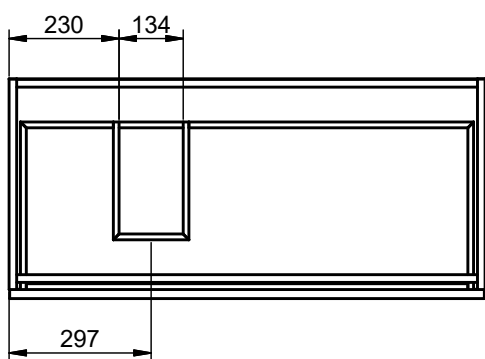

Vanity 80cm - 2 drawers L / 1 door

Vanity 80cm - 2 drawers R / 1 door

Vanity 90cm - 2 drawers L / 1 door

Vanity 90cm - 2 drawers R / 1 door

Vanity 100cm · 2 drawers L / 1 door

Vanity 100cm · 2 drawers R / 1 door

Vanity 2 drawers floorstanding · 80 cm

Vanity 3 drawers - 60cm

Vanity 3 drawers - 80cm

Vanity 3 drawers - 80cm R

Vanity 3 drawers - 80cm L

Vanity 3 drawers · 100cm

Vanity 3 drawers - 100cm R

Vanity 3 drawers - 100cm L

Vanity 6 drawers · 120cm

Vanity 2 doors - 60cm

Vanity 2 doors - 80cm

Vanity 20cm (R/L)

Vanity 30cm (R/L)

Vanity 2 drawers reduced depth · 60cm

Vanity 2 drawers reduced depth · 80cm

Vanity 3 drawers reduced depth · 60cm