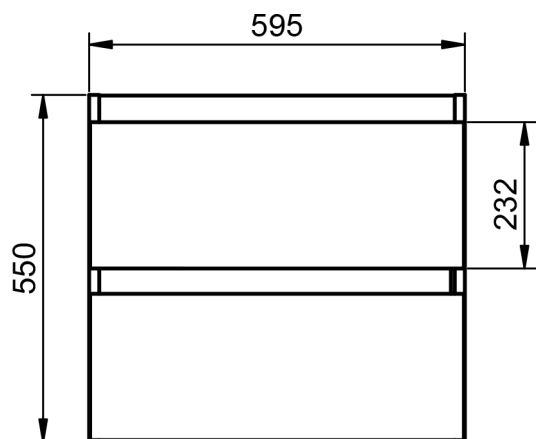

Crudo

Canela

Valenti

BOX DIMENSIONS

Vanity units

Depth 45cm

55

60-70-80-100-120

Vanity 80cm - 2 drawers L / 1 door

Vanity 80cm - 2 drawers R / 1 door

Vanity 90cm - 2 drawers L / 1 door

Vanity 90cm - 2 drawers R / 1 door

Vanity 100cm · 2 drawers L / 1 door

Vanity 100cm · 2 drawers R / 1 door

Vanity 2 drawers floorstanding · 80 cm

Vanity 3 drawers - 60cm

Vanity 3 drawers - 80cm

Vanity 3 drawers - 80cm R

Vanity 3 drawers - 80cm L

Vanity 3 drawers · 100cm

Vanity 3 drawers - 100cm R

Vanity 3 drawers - 100cm L

Vanity 6 drawers · 120cm

Vanity 2 doors - 60cm

Vanity 2 doors - 80cm

Vanity 20cm (R/L)

Vanity 30cm (R/L)

Vanity 2 drawers reduced depth · 60cm

Vanity 2 drawers reduced depth · 80cm

Vanity 3 drawers reduced depth · 60cm