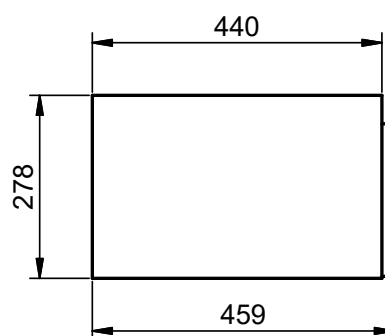

Crudo

Canela

Valenti

BOX DIMENSIONS

Vanity units

Depth 45cm

55

60-70-80-100-120

Depth 27cm

Combinations

*More options available

Vanity 1 drawer H40 · 60cm

Vanity 1 drawer H40 - 80cm

Vanity 1 drawer H40 - 100cm

Vanity 1 drawer H40 - 100cm R

Vanity 1 drawer H40 · 100cm L

Vanity 1 drawer - 60cm

Vanity 1 drawer - 70cm

Vanity 1 drawer - 80cm

Vanity 1 drawer - 80cm R

Vanity 1 drawer - 80cm L

Vanity 1 drawer - 100cm

Vanity 1 drawer - 100cm R

Vanity 1 drawer - 100cm L

Vanity 1 drawer - 120cm

Vanity 1 drawer - 120cm Twin

Vanity 1 drawer - 120cm R

Vanity 1 drawer - 120 cm L

Vanity 2 drawers - 60cm

Vanity 2 drawers - 70cm

Vanity 2 drawers - 80cm

Vanity 2 drawers - 80cm R