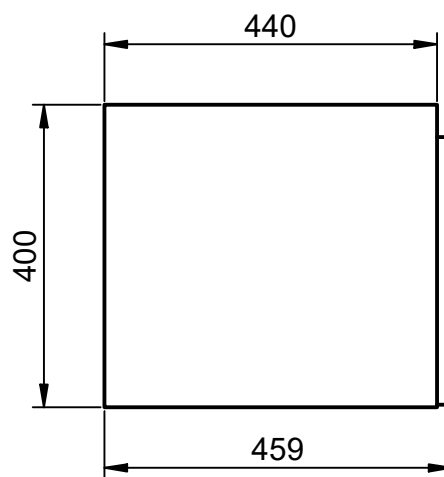

Crudo

Canela

Valenti

BOX DIMENSIONS

Vanity units

Depth 45cm

55

60-70-80-100-120

Depth 27cm

Combinations

*More options available

Vanity 1 drawer H40 · 60cm

Vanity 1 drawer H40 - 80cm

Vanity 1 drawer H40 - 100cm

Vanity 1 drawer H40 - 100cm R

Vanity 1 drawer H40 · 100cm L

Vanity 1 drawer - 60cm

Vanity 1 drawer - 70cm

Vanity 1 drawer - 80cm

Vanity 1 drawer - 80cm R

Vanity 1 drawer - 80cm L

Vanity 1 drawer - 100cm

Vanity 1 drawer - 100cm R

Vanity 1 drawer - 100cm L

Vanity 1 drawer - 120cm

Vanity 1 drawer - 120cm Twin

Vanity 1 drawer - 120cm R

Vanity 1 drawer - 120 cm L

Vanity 2 drawers - 60cm

Vanity 2 drawers - 70cm

Vanity 2 drawers - 80cm

Vanity 2 drawers - 80cm R