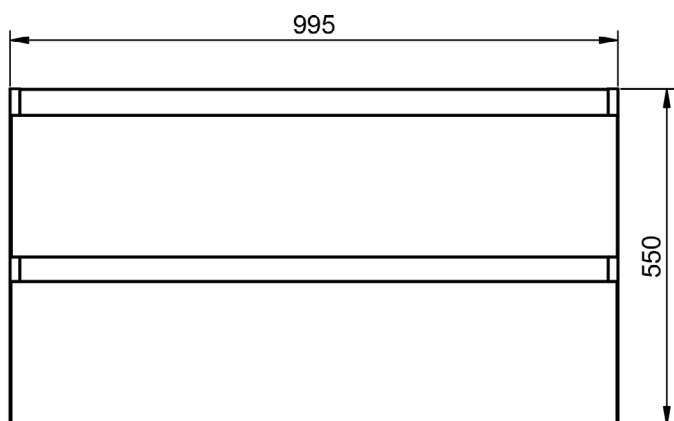

Crudo

Canela

Valenti

BOX DIMENSIONS

Vanity units

Depth 45cm

55

60-70-80-100-120

Vanity 1 drawer - 60cm

Vanity 1 drawer - 70cm

Vanity 1 drawer - 80cm

Vanity 1 drawer - 80cm R

Vanity 1 drawer - 80cm L

Vanity 1 drawer - 100cm

Vanity 1 drawer - 100cm R

Vanity 1 drawer - 100cm L

Vanity 1 drawer - 120cm

Vanity 1 drawer - 120cm Twin

Vanity 1 drawer - 120cm R

Vanity 1 drawer - 120 cm L

Vanity 2 drawers - 60cm

Vanity 2 drawers - 70cm

Vanity 2 drawers - 80cm

Vanity 2 drawers - 80cm R

Vanity 2 drawers - 80cm L

Vanity 2 drawers · 100cm

Vanity 2 drawers - 100cm R

Vanity 2 drawers - 100cm L

Vanity 2 drawers · 120cm

Vanity 2 drawers - 120cm Twin

Vanity 2 drawers - 120cm R

Vanity 2 drawers · 120cm L