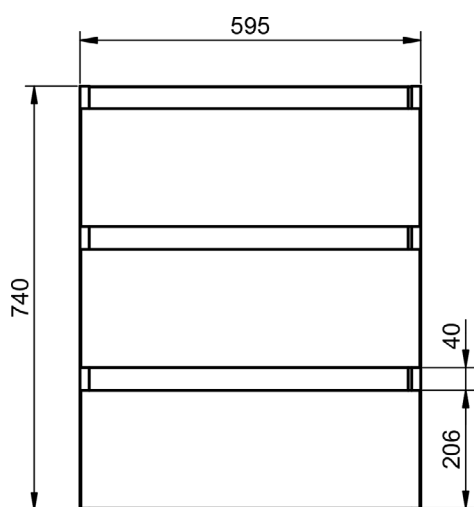

Crudo

Canela

Valenti

BOX DIMENSIONS

Vanity units

Depth 45cm

55

60-70-80-100-120

Vanity 80cm - 2 drawers L / 1 door

Vanity 80cm - 2 drawers R / 1 door

Vanity 90cm - 2 drawers L / 1 door

Vanity 90cm - 2 drawers R / 1 door

Vanity 100cm · 2 drawers L / 1 door

Vanity 100cm · 2 drawers R / 1 door

Vanity 2 drawers floorstanding · 80 cm

Vanity 3 drawers - 60cm

Vanity 3 drawers - 80cm

Vanity 3 drawers - 80cm R

Vanity 3 drawers - 80cm L

Vanity 3 drawers · 100cm

Vanity 3 drawers - 100cm R

Vanity 3 drawers - 100cm L

Vanity 6 drawers · 120cm

Vanity 2 doors - 60cm

Vanity 2 doors - 80cm

Vanity 20cm (R/L)

Vanity 30cm (R/L)

Vanity 2 drawers reduced depth · 60cm

Vanity 2 drawers reduced depth · 80cm

Vanity 3 drawers reduced depth · 60cm