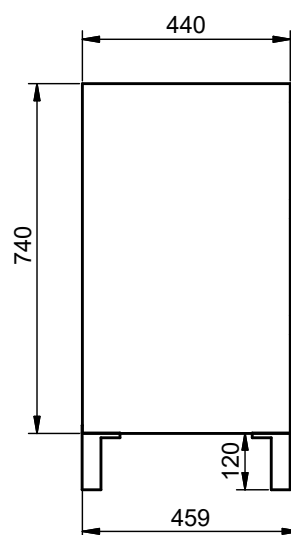

Vanity 2 drawers - 80cm L

Vanity 2 drawers · 100cm

Vanity 2 drawers - 100cm R

Vanity 2 drawers - 100cm L

Vanity 2 drawers · 120cm

Vanity 2 drawers - 120cm Twin

Vanity 2 drawers - 120cm R

Vanity 2 drawers · 120cm L

Vanity 80cm - 2 drawers L / 1 door

Vanity 80cm - 2 drawers R / 1 door

Vanity 90cm - 2 drawers L / 1 door

Vanity 90cm - 2 drawers R / 1 door

Vanity 100cm · 2 drawers L / 1 door

Vanity 100cm · 2 drawers R / 1 door

Vanity 2 drawers floorstanding · 80 cm

Vanity 3 drawers - 60cm

Vanity 3 drawers - 80cm

Vanity 3 drawers - 80cm R

Vanity 3 drawers - 80cm L

Vanity 3 drawers · 100cm

Vanity 3 drawers - 100cm R

Vanity 3 drawers - 100cm L

Vanity 6 drawers · 120cm

Vanity 2 doors - 60cm

Vanity 2 doors - 80cm

Vanity 20cm (R/L)

Vanity 30cm (R/L)

Vanity 2 drawers reduced depth · 60cm

Vanity 2 drawers reduced depth · 80cm

Vanity 3 drawers reduced depth · 60cm