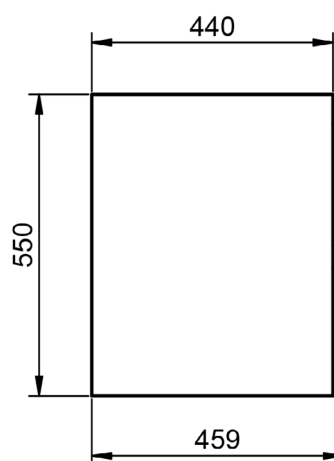

Vanity 1 drawer - 60cm

Vanity 1 drawer - 70cm

Vanity 1 drawer - 80cm

Vanity 1 drawer - 80cm R

Vanity 1 drawer - 80cm L

Vanity 1 drawer - 100cm

Vanity 1 drawer - 100cm R

Vanity 1 drawer - 100cm L

Vanity 1 drawer - 120cm

Vanity 1 drawer - 120cm Twin

Vanity 1 drawer - 120cm R

Vanity 1 drawer - 120 cm L

Vanity 2 drawers - 60cm

Vanity 2 drawers - 70cm

Vanity 2 drawers - 80cm

Vanity 2 drawers - 80cm R

Vanity 2 drawers - 80cm L

Vanity 2 drawers · 100cm

Vanity 2 drawers - 100cm R

Vanity 2 drawers - 100cm L

Vanity 2 drawers · 120cm

Vanity 2 drawers - 120cm Twin

Vanity 2 drawers - 120cm R

Vanity 2 drawers · 120cm L

Vanity 80cm - 2 drawers L / 1 door

Vanity 80cm - 2 drawers R / 1 door

Vanity 90cm - 2 drawers L / 1 door

Vanity 90cm - 2 drawers R / 1 door

Vanity 100cm · 2 drawers L / 1 door

Vanity 100cm · 2 drawers R / 1 door