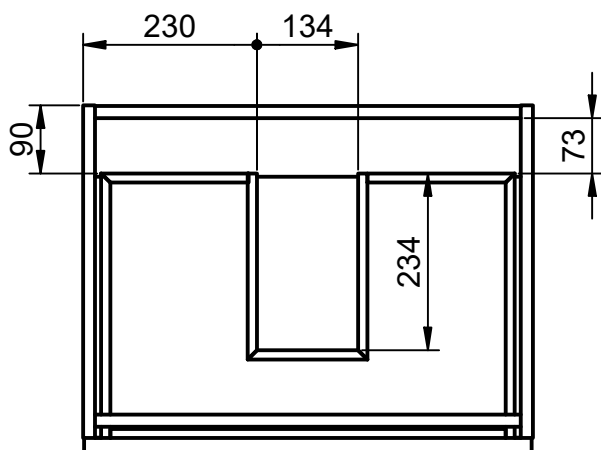

Crudo

Canela

Valenti

BOX DIMENSIONS

Vanity units

Depth 45cm

55

60-70-80-100-120

Depth 27cm

Combinations

*More options available

Vanity 1 drawer H40 · 60cm

Vanity 1 drawer H40 - 80cm

Vanity 1 drawer H40 - 100cm

Vanity 1 drawer H40 - 100cm R

Vanity 1 drawer H40 · 100cm L

Vanity 1 drawer - 60cm

Vanity 1 drawer - 70cm

Vanity 1 drawer - 80cm

Vanity 1 drawer - 80cm R

Vanity 1 drawer - 80cm L

Vanity 1 drawer - 100cm

Vanity 1 drawer - 100cm R

Vanity 1 drawer - 100cm L

Vanity 1 drawer - 120cm

Vanity 1 drawer - 120cm Twin

Vanity 1 drawer - 120cm R

Vanity 1 drawer - 120 cm L

Vanity 2 drawers - 60cm

Vanity 2 drawers - 70cm

Vanity 2 drawers - 80cm

Vanity 2 drawers - 80cm R