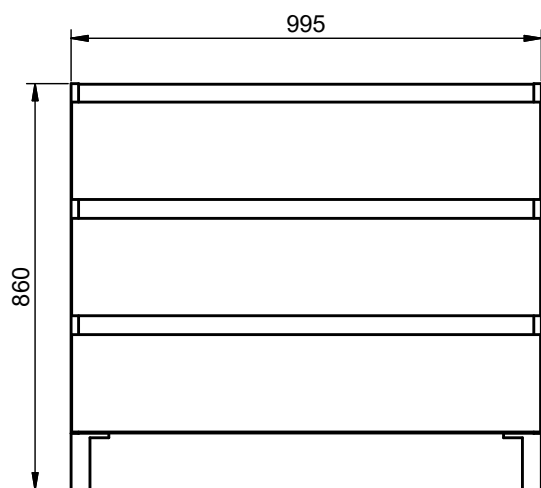

Crudo

Canela

Valenti

BOX DIMENSIONS

Vanity units

Depth 45cm

55

60-70-80-100-120

Vanity 80cm - 2 drawers L / 1 door

Vanity 80cm - 2 drawers R / 1 door

Vanity 90cm - 2 drawers L / 1 door

Vanity 90cm - 2 drawers R / 1 door

Vanity 100cm · 2 drawers L / 1 door

Vanity 100cm · 2 drawers R / 1 door

Vanity 2 drawers floorstanding · 80 cm

Vanity 3 drawers - 60cm

Vanity 3 drawers - 80cm

Vanity 3 drawers - 80cm R

Vanity 3 drawers - 80cm L

Vanity 3 drawers · 100cm

Vanity 3 drawers - 100cm R

Vanity 3 drawers - 100cm L

Vanity 6 drawers · 120cm

Vanity 2 doors - 60cm

Vanity 2 doors - 80cm

Vanity 20cm (R/L)

Vanity 30cm (R/L)

Vanity 2 drawers reduced depth · 60cm

Vanity 2 drawers reduced depth · 80cm

Vanity 3 drawers reduced depth · 60cm