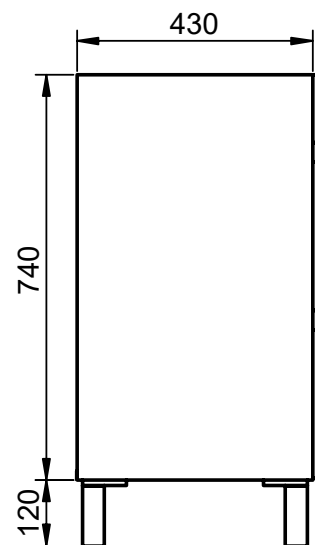

Vanity 2 drawers - 80cm L

Vanity 2 drawers · 100cm

Vanity 2 drawers - 100cm R

Vanity 2 drawers - 100cm L

Vanity 2 drawers · 120cm

Vanity 2 drawers - 120cm Twin

Vanity 2 drawers - 120cm R

Vanity 2 drawers · 120cm L

Vanity 80cm - 2 drawers L / 1 door

Vanity 80cm - 2 drawers R / 1 door

Vanity 90cm - 2 drawers L / 1 door

Vanity 90cm - 2 drawers R / 1 door

Vanity 100cm · 2 drawers L / 1 door

Vanity 100cm · 2 drawers R / 1 door

Vanity 2 drawers floorstanding · 80 cm

Vanity 3 drawers - 60cm

Vanity 3 drawers - 80cm

Vanity 3 drawers - 80cm R

Vanity 3 drawers - 80cm L

Vanity 3 drawers · 100cm

Vanity 3 drawers - 100cm R

Vanity 3 drawers - 100cm L

Vanity 6 drawers · 120cm

Vanity 2 doors - 60cm

Vanity 2 doors - 80cm

Vanity 20cm (R/L)

Vanity 30cm (R/L)

Vanity 2 drawers reduced depth · 60cm

Vanity 2 drawers reduced depth · 80cm

Vanity 3 drawers reduced depth · 60cm