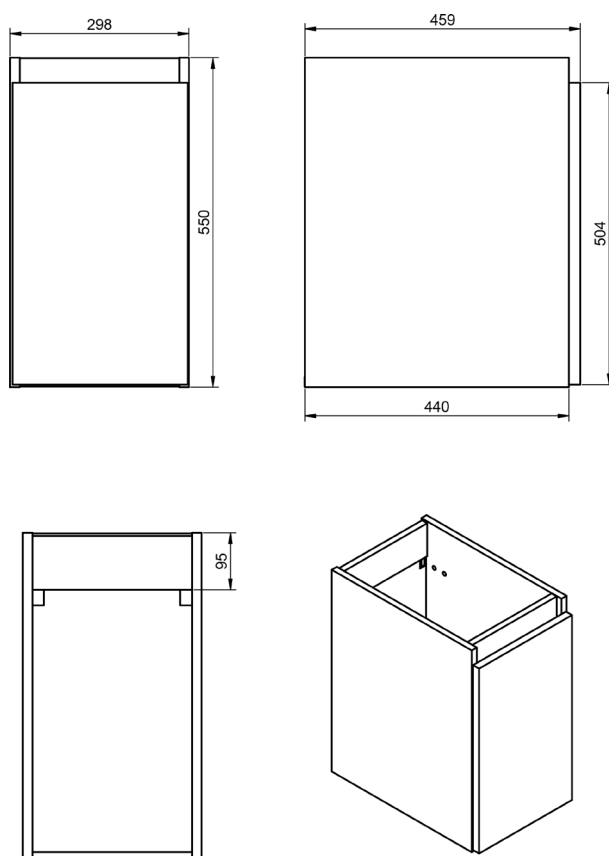

Vanity 2 drawers - 80cm L

Vanity 2 drawers · 100cm

Vanity 2 drawers - 100cm R

Vanity 2 drawers - 100cm L

Vanity 2 drawers · 120cm

Vanity 2 drawers - 120cm Twin

Vanity 2 drawers - 120cm R

Vanity 2 drawers · 120cm L

Vanity 80cm - 2 drawers L / 1 door

Vanity 80cm - 2 drawers R / 1 door

Vanity 90cm - 2 drawers L / 1 door

Vanity 90cm - 2 drawers R / 1 door

Vanity 100cm · 2 drawers L / 1 door

Vanity 100cm · 2 drawers R / 1 door

Vanity 2 drawers floorstanding · 80 cm

Vanity 3 drawers - 60cm

Vanity 3 drawers - 80cm

Vanity 3 drawers - 80cm R

Vanity 3 drawers - 80cm L

Vanity 3 drawers · 100cm

Vanity 3 drawers - 100cm R

Vanity 3 drawers - 100cm L

Vanity 6 drawers · 120cm

Vanity 2 doors - 60cm

Vanity 2 doors - 80cm

Vanity 20cm (R/L)

Vanity 30cm (R/L)

Vanity 2 drawers reduced depth · 60cm

Vanity 2 drawers reduced depth · 80cm

Vanity 3 drawers reduced depth · 60cm