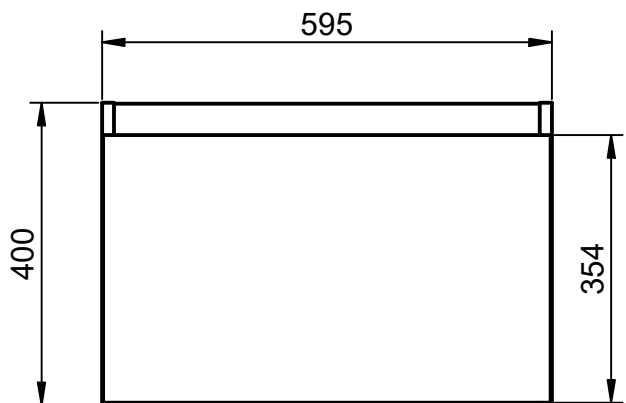

Crudo

Canela

Valenti

BOX DIMENSIONS

Vanity units

Depth 45cm

55

60-70-80-100-120

Depth 27cm

Combinations

*More options available

Vanity 1 drawer H40 · 60cm

Vanity 1 drawer H40 - 80cm

Vanity 1 drawer H40 - 100cm

Vanity 1 drawer H40 - 100cm R

Vanity 1 drawer H40 · 100cm L

Vanity 1 drawer - 60cm

Vanity 1 drawer - 70cm

Vanity 1 drawer - 80cm

Vanity 1 drawer - 80cm R

Vanity 1 drawer - 80cm L

Vanity 1 drawer - 100cm

Vanity 1 drawer - 100cm R

Vanity 1 drawer - 100cm L

Vanity 1 drawer - 120cm

Vanity 1 drawer - 120cm Twin

Vanity 1 drawer - 120cm R

Vanity 1 drawer - 120 cm L

Vanity 2 drawers - 60cm

Vanity 2 drawers - 70cm

Vanity 2 drawers - 80cm

Vanity 2 drawers - 80cm R