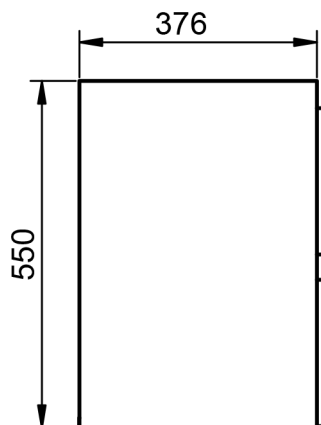

Crudo

Canela

Valenti

BOX DIMENSIONS

Vanity units

Depth 45cm

55

60-70-80-100-120

Vanity 80cm - 2 drawers L / 1 door

Vanity 80cm - 2 drawers R / 1 door

Vanity 90cm - 2 drawers L / 1 door

Vanity 90cm - 2 drawers R / 1 door

Vanity 100cm · 2 drawers L / 1 door

Vanity 100cm · 2 drawers R / 1 door

Vanity 2 drawers floorstanding · 80 cm

Vanity 3 drawers - 60cm

Vanity 3 drawers - 80cm

Vanity 3 drawers - 80cm R

Vanity 3 drawers - 80cm L

Vanity 3 drawers · 100cm

Vanity 3 drawers - 100cm R

Vanity 3 drawers - 100cm L

Vanity 6 drawers · 120cm

Vanity 2 doors - 60cm

Vanity 2 doors - 80cm

Vanity 20cm (R/L)

Vanity 30cm (R/L)

Vanity 2 drawers reduced depth · 60cm

Vanity 2 drawers reduced depth · 80cm

Vanity 3 drawers reduced depth · 60cm