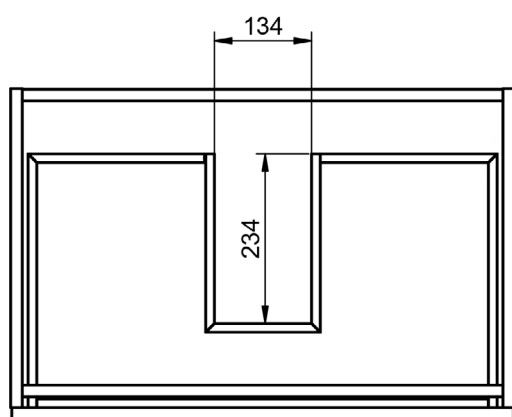

Crudo

Canela

Valenti

BOX DIMENSIONS

Vanity units

Depth 45cm

55

60-70-80-100-120

Depth 27cm

Combinations

*More options available

Vanity 1 drawer H40 · 60cm

Vanity 1 drawer H40 - 80cm

Vanity 1 drawer H40 - 100cm

Vanity 1 drawer H40 - 100cm R

Vanity 1 drawer H40 · 100cm L

Vanity 1 drawer - 60cm

Vanity 1 drawer - 70cm

Vanity 1 drawer - 80cm

Vanity 1 drawer - 80cm R

Vanity 1 drawer - 80cm L

Vanity 1 drawer - 100cm

Vanity 1 drawer - 100cm R

Vanity 1 drawer - 100cm L

Vanity 1 drawer - 120cm

Vanity 1 drawer - 120cm Twin

Vanity 1 drawer - 120cm R

Vanity 1 drawer - 120 cm L

Vanity 2 drawers - 60cm

Vanity 2 drawers - 70cm

Vanity 2 drawers - 80cm

Vanity 2 drawers - 80cm R