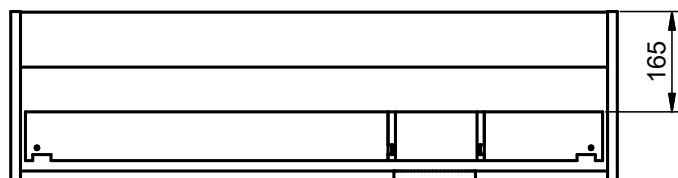

Depth 27cm

Combinations

*More options available

Vanity 1 drawer H40 · 60cm

Vanity 1 drawer H40 - 80cm

Vanity 1 drawer H40 - 100cm

Vanity 1 drawer H40 - 100cm R

Vanity 1 drawer H40 · 100cm L

Vanity 1 drawer - 60cm

Vanity 1 drawer - 70cm

Vanity 1 drawer - 80cm

Vanity 1 drawer - 80cm R

Vanity 1 drawer - 80cm L

Vanity 1 drawer - 100cm

Vanity 1 drawer - 100cm R

Vanity 1 drawer - 100cm L

Vanity 1 drawer - 120cm

Vanity 1 drawer - 120cm Twin

Vanity 1 drawer - 120cm R

Vanity 1 drawer - 120 cm L

Vanity 2 drawers - 60cm

Vanity 2 drawers - 70cm

Vanity 2 drawers - 80cm

Vanity 2 drawers - 80cm R