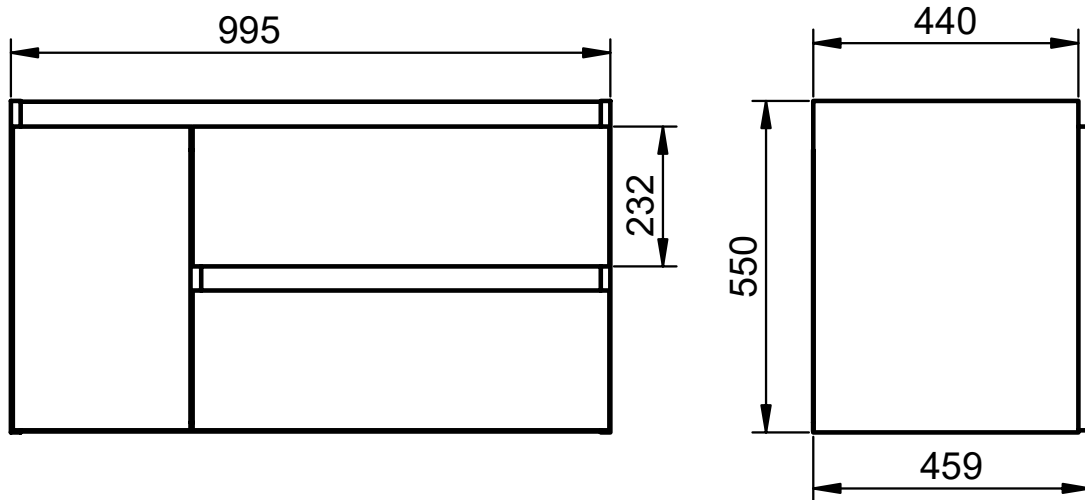

Crudo

Canela

Valenti

BOX DIMENSIONS

Vanity units

Depth 45cm

55

60-70-80-100-120

Vanity 2 drawers - 80cm L

Vanity 2 drawers · 100cm

Vanity 2 drawers - 100cm R

Vanity 2 drawers - 100cm L

Vanity 2 drawers · 120cm

Vanity 2 drawers - 120cm Twin

Vanity 2 drawers - 120cm R

Vanity 2 drawers · 120cm L

Vanity 80cm - 2 drawers L / 1 door

Vanity 80cm - 2 drawers R / 1 door

Vanity 90cm - 2 drawers L / 1 door

Vanity 90cm - 2 drawers R / 1 door

Vanity 100cm · 2 drawers L / 1 door

Vanity 100cm · 2 drawers R / 1 door

Vanity 2 drawers floorstanding · 80 cm

Vanity 3 drawers - 60cm

Vanity 3 drawers - 80cm

Vanity 3 drawers - 80cm R

Vanity 3 drawers - 80cm L

Vanity 3 drawers · 100cm

Vanity 3 drawers - 100cm R

Vanity 3 drawers - 100cm L