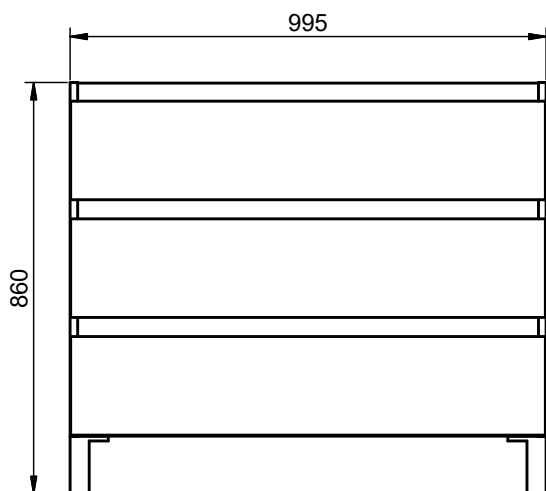

Crudo

Canela

Valenti

BOX DIMENSIONS

Vanity units

Depth 45cm

55

60-70-80-100-120

Vanity 80cm - 2 drawers L / 1 door

Vanity 80cm - 2 drawers R / 1 door

Vanity 90cm - 2 drawers L / 1 door

Vanity 90cm - 2 drawers R / 1 door

Vanity 100cm · 2 drawers L / 1 door

Vanity 100cm · 2 drawers R / 1 door

Vanity 2 drawers floorstanding · 80 cm

Vanity 3 drawers - 60cm

Vanity 3 drawers - 80cm

Vanity 3 drawers - 80cm R

Vanity 3 drawers - 80cm L

Vanity 3 drawers · 100cm

Vanity 3 drawers - 100cm R

Vanity 3 drawers - 100cm L

Vanity 6 drawers · 120cm

Vanity 2 doors - 60cm

Vanity 2 doors - 80cm

Vanity 20cm (R/L)

Vanity 30cm (R/L)

Vanity 2 drawers reduced depth · 60cm

Vanity 2 drawers reduced depth · 80cm

Vanity 3 drawers reduced depth · 60cm