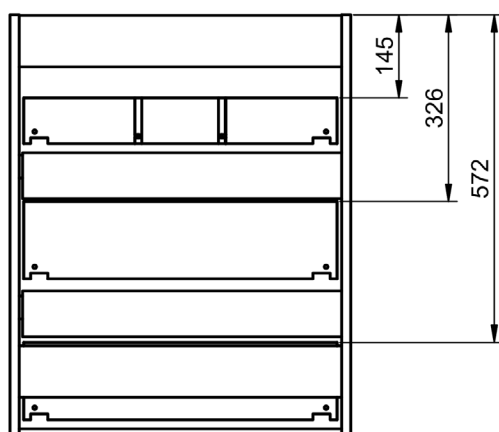

Vanity 80cm - 2 drawers L / 1 door

Vanity 80cm - 2 drawers R / 1 door

Vanity 90cm - 2 drawers L / 1 door

Vanity 90cm - 2 drawers R / 1 door

Vanity 100cm · 2 drawers L / 1 door

Vanity 100cm · 2 drawers R / 1 door

Vanity 2 drawers floorstanding · 80 cm

Vanity 3 drawers - 60cm

Vanity 3 drawers - 80cm

Vanity 3 drawers - 80cm R

Vanity 3 drawers - 80cm L

Vanity 3 drawers · 100cm

Vanity 3 drawers - 100cm R

Vanity 3 drawers - 100cm L

Vanity 6 drawers · 120cm

Vanity 2 doors - 60cm

Vanity 2 doors - 80cm

Vanity 20cm (R/L)

Vanity 30cm (R/L)

Vanity 2 drawers reduced depth · 60cm

Vanity 2 drawers reduced depth · 80cm

Vanity 3 drawers reduced depth · 60cm