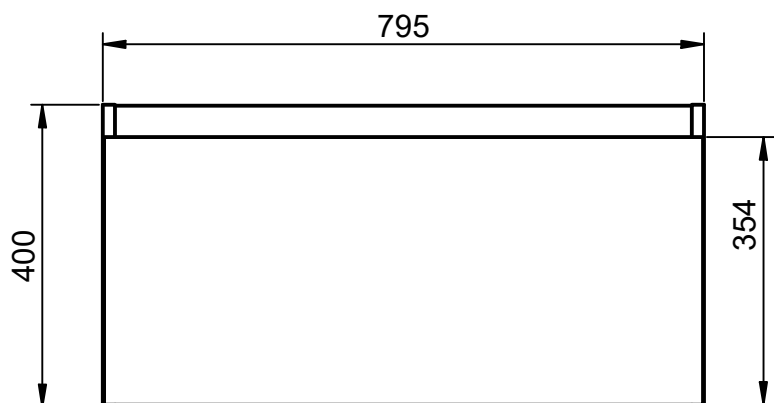

Crudo

Canela

Valenti

BOX DIMENSIONS

Vanity units

Depth 45cm

55

60-70-80-100-120

Depth 27cm

Combinations

*More options available

Vanity 1 drawer H40 · 60cm

Vanity 1 drawer H40 - 80cm

Vanity 1 drawer H40 - 100cm

Vanity 1 drawer H40 - 100cm R

Vanity 1 drawer H40 · 100cm L

Vanity 1 drawer - 60cm

Vanity 1 drawer - 70cm

Vanity 1 drawer - 80cm

Vanity 1 drawer - 80cm R

Vanity 1 drawer - 80cm L

Vanity 1 drawer - 100cm

Vanity 1 drawer - 100cm R

Vanity 1 drawer - 100cm L

Vanity 1 drawer - 120cm

Vanity 1 drawer - 120cm Twin

Vanity 1 drawer - 120cm R

Vanity 1 drawer - 120 cm L

Vanity 2 drawers - 60cm

Vanity 2 drawers - 70cm

Vanity 2 drawers - 80cm

Vanity 2 drawers - 80cm R