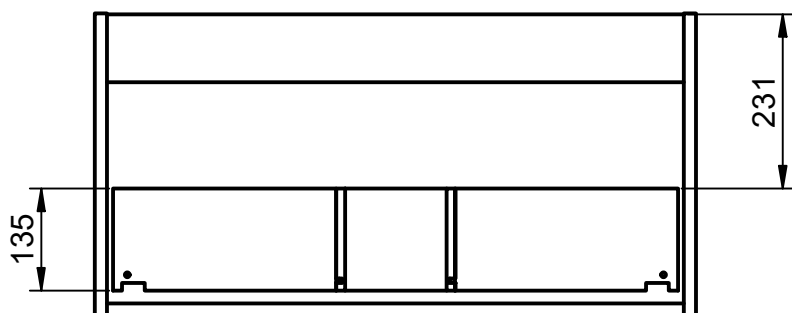

Crudo

Canela

Valenti

BOX DIMENSIONS

Vanity units

Depth 45cm

55

60-70-80-100-120

Depth 27cm

Combinations

*More options available

Vanity 1 drawer H40 · 60cm

Vanity 1 drawer H40 - 80cm

Vanity 1 drawer H40 - 100cm

Vanity 1 drawer H40 - 100cm R

Vanity 1 drawer H40 · 100cm L

Vanity 1 drawer - 60cm

Vanity 1 drawer - 70cm

Vanity 1 drawer - 80cm

Vanity 1 drawer - 80cm R

Vanity 1 drawer - 80cm L

Vanity 1 drawer - 100cm

Vanity 1 drawer - 100cm R

Vanity 1 drawer - 100cm L

Vanity 1 drawer - 120cm

Vanity 1 drawer - 120cm Twin

Vanity 1 drawer - 120cm R

Vanity 1 drawer - 120 cm L

Vanity 2 drawers - 60cm

Vanity 2 drawers - 70cm

Vanity 2 drawers - 80cm

Vanity 2 drawers - 80cm R