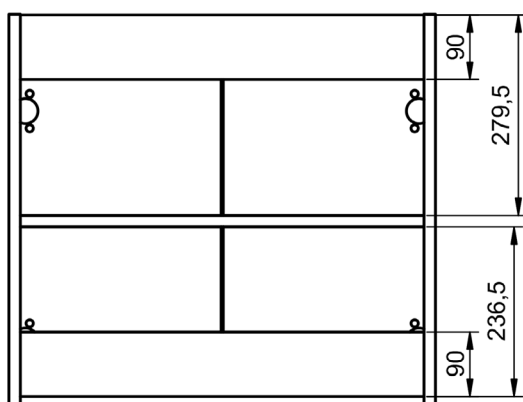

Vanity 80cm - 2 drawers L / 1 door

Vanity 80cm - 2 drawers R / 1 door

Vanity 90cm - 2 drawers L / 1 door

Vanity 90cm - 2 drawers R / 1 door

Vanity 100cm · 2 drawers L / 1 door

Vanity 100cm · 2 drawers R / 1 door

Vanity 2 drawers floorstanding · 80 cm

Vanity 3 drawers - 60cm

Vanity 3 drawers - 80cm

Vanity 3 drawers - 80cm R

Vanity 3 drawers - 80cm L

Vanity 3 drawers · 100cm

Vanity 3 drawers - 100cm R

Vanity 3 drawers - 100cm L

Vanity 6 drawers · 120cm

Vanity 2 doors - 60cm

Vanity 2 doors - 80cm

Vanity 20cm (R/L)

Vanity 30cm (R/L)

Vanity 2 drawers reduced depth · 60cm

Vanity 2 drawers reduced depth · 80cm

Vanity 3 drawers reduced depth · 60cm