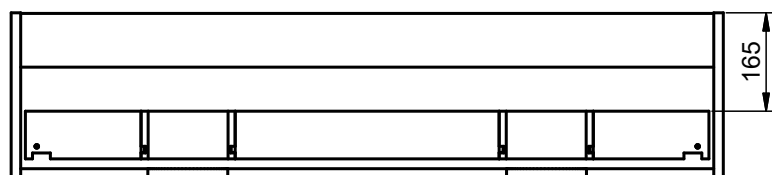

Depth 27cm

Combinations

*More options available

Vanity 1 drawer H40 · 60cm

Vanity 1 drawer H40 - 80cm

Vanity 1 drawer H40 - 100cm

Vanity 1 drawer H40 - 100cm R

Vanity 1 drawer H40 · 100cm L

Vanity 1 drawer - 60cm

Vanity 1 drawer - 70cm

Vanity 1 drawer - 80cm

Vanity 1 drawer - 80cm R

Vanity 1 drawer - 80cm L

Vanity 1 drawer - 100cm

Vanity 1 drawer - 100cm R

Vanity 1 drawer - 100cm L

Vanity 1 drawer - 120cm

Vanity 1 drawer - 120cm Twin

Vanity 1 drawer - 120cm R

Vanity 1 drawer - 120 cm L

Vanity 2 drawers - 60cm

Vanity 2 drawers - 70cm

Vanity 2 drawers - 80cm

Vanity 2 drawers - 80cm R