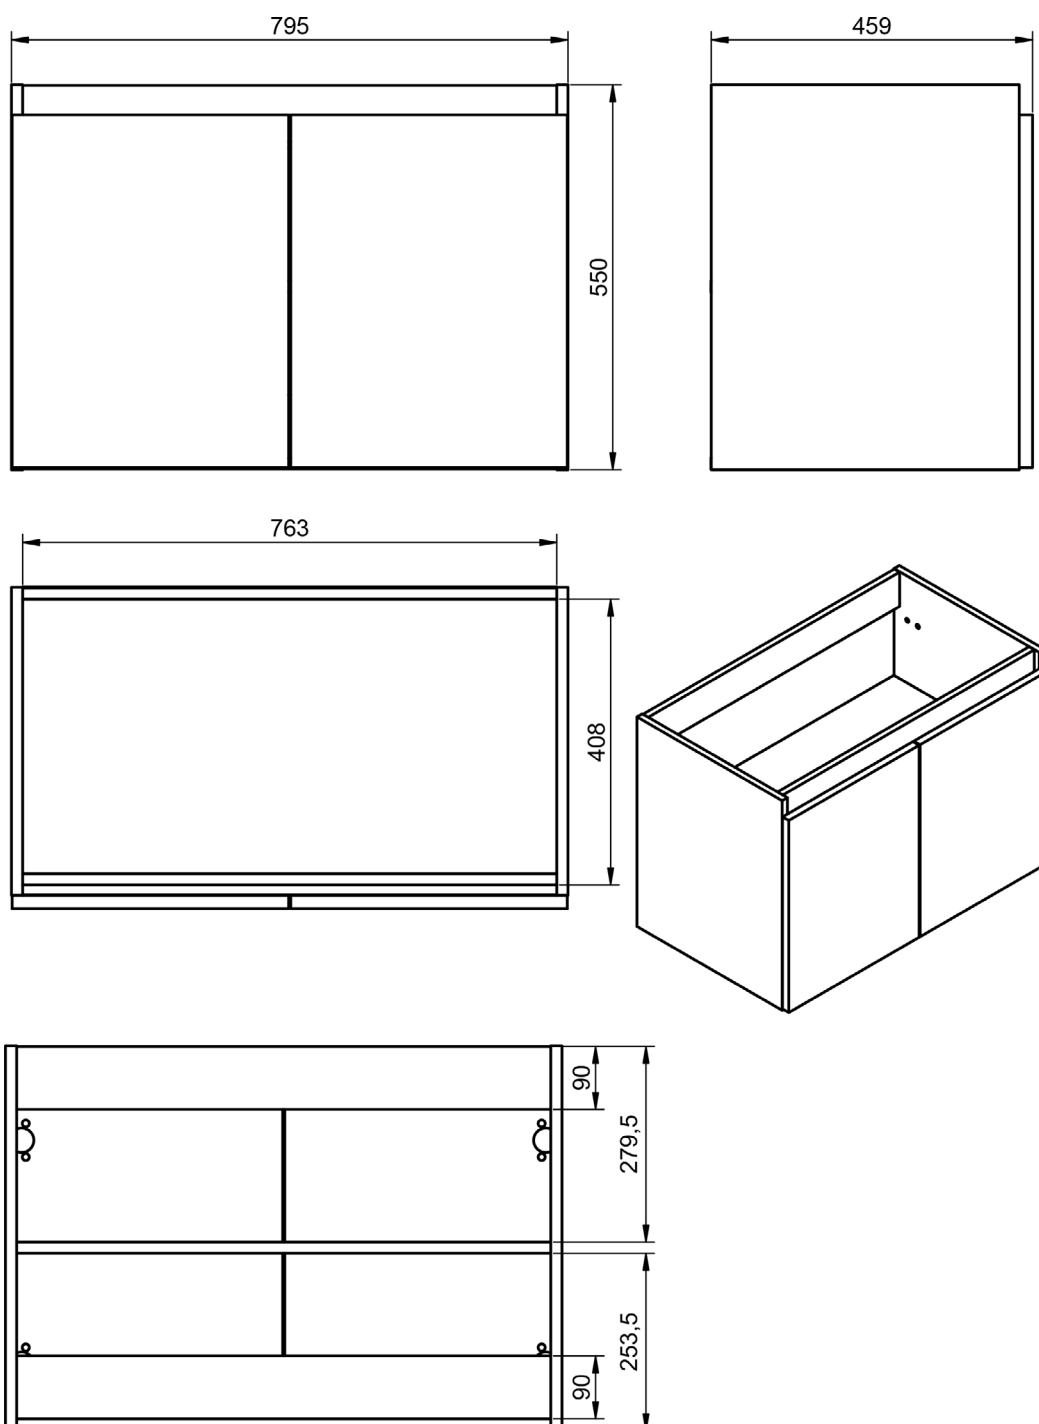

Crudo

Canela

Valenti

BOX DIMENSIONS

Vanity units

Depth 45cm

55

60-70-80-100-120

Vanity 80cm - 2 drawers L / 1 door

Vanity 80cm - 2 drawers R / 1 door

Vanity 90cm - 2 drawers L / 1 door

Vanity 90cm - 2 drawers R / 1 door

Vanity 100cm · 2 drawers L / 1 door

Vanity 100cm · 2 drawers R / 1 door

Vanity 2 drawers floorstanding · 80 cm

Vanity 3 drawers - 60cm

Vanity 3 drawers - 80cm

Vanity 3 drawers - 80cm R

Vanity 3 drawers - 80cm L

Vanity 3 drawers · 100cm

Vanity 3 drawers - 100cm R

Vanity 3 drawers - 100cm L

Vanity 6 drawers · 120cm

Vanity 2 doors - 60cm

Vanity 2 doors - 80cm

Vanity 20cm (R/L)

Vanity 30cm (R/L)

Vanity 2 drawers reduced depth · 60cm

Vanity 2 drawers reduced depth · 80cm

Vanity 3 drawers reduced depth · 60cm