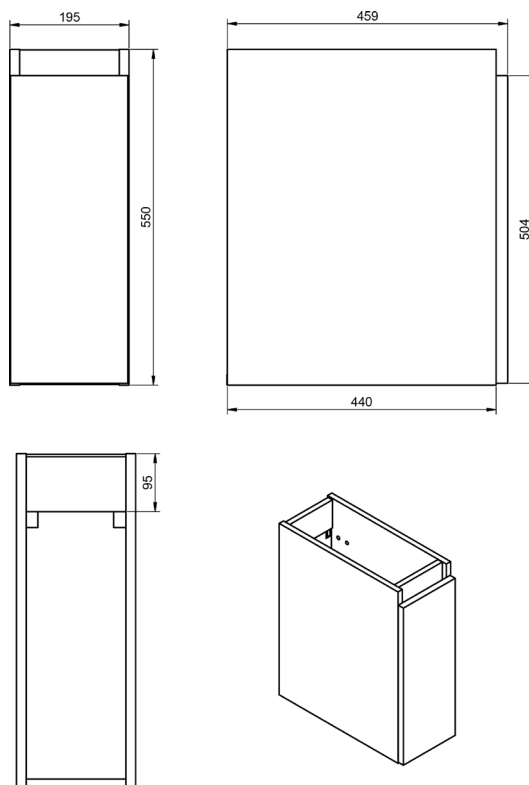

Vanity 2 drawers - 80cm L

Vanity 2 drawers · 100cm

Vanity 2 drawers - 100cm R

Vanity 2 drawers - 100cm L

Vanity 2 drawers · 120cm

Vanity 2 drawers - 120cm Twin

Vanity 2 drawers - 120cm R

Vanity 2 drawers · 120cm L

Vanity 80cm - 2 drawers L / 1 door

Vanity 80cm - 2 drawers R / 1 door

Vanity 90cm - 2 drawers L / 1 door

Vanity 90cm - 2 drawers R / 1 door

Vanity 100cm · 2 drawers L / 1 door

Vanity 100cm · 2 drawers R / 1 door

Vanity 2 drawers floorstanding · 80 cm

Vanity 3 drawers - 60cm

Vanity 3 drawers - 80cm

Vanity 3 drawers - 80cm R

Vanity 3 drawers - 80cm L

Vanity 3 drawers · 100cm

Vanity 3 drawers - 100cm R

Vanity 3 drawers - 100cm L

Vanity 6 drawers · 120cm

Vanity 2 doors - 60cm

Vanity 2 doors - 80cm

Vanity 20cm (R/L)

Vanity 30cm (R/L)

Vanity 2 drawers reduced depth · 60cm

Vanity 2 drawers reduced depth · 80cm

Vanity 3 drawers reduced depth · 60cm