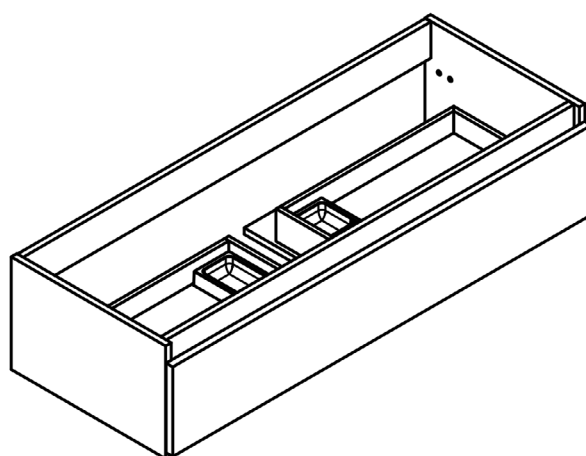

Depth 27cm

Combinations

*More options available

Vanity 1 drawer H40 · 60cm

Vanity 1 drawer H40 - 80cm

Vanity 1 drawer H40 - 100cm

Vanity 1 drawer H40 - 100cm R

Vanity 1 drawer H40 · 100cm L

Vanity 1 drawer - 60cm

Vanity 1 drawer - 70cm

Vanity 1 drawer - 80cm

Vanity 1 drawer - 80cm R

Vanity 1 drawer - 80cm L

Vanity 1 drawer - 100cm

Vanity 1 drawer - 100cm R

Vanity 1 drawer - 100cm L

Vanity 1 drawer - 120cm

Vanity 1 drawer - 120cm Twin

Vanity 1 drawer - 120cm R

Vanity 1 drawer - 120 cm L

Vanity 2 drawers - 60cm

Vanity 2 drawers - 70cm

Vanity 2 drawers - 80cm

Vanity 2 drawers - 80cm R