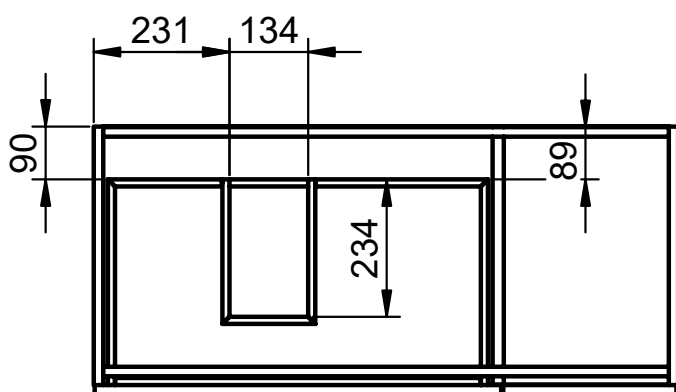

Crudo

Canela

Valenti

BOX DIMENSIONS

Vanity units

Depth 45cm

55

60-70-80-100-120

Vanity 80cm - 2 drawers L / 1 door

Vanity 80cm - 2 drawers R / 1 door

Vanity 90cm - 2 drawers L / 1 door

Vanity 90cm - 2 drawers R / 1 door

Vanity 100cm · 2 drawers L / 1 door

Vanity 100cm · 2 drawers R / 1 door

Vanity 2 drawers floorstanding · 80 cm

Vanity 3 drawers - 60cm

Vanity 3 drawers - 80cm

Vanity 3 drawers - 80cm R

Vanity 3 drawers - 80cm L

Vanity 3 drawers · 100cm

Vanity 3 drawers - 100cm R

Vanity 3 drawers - 100cm L

Vanity 6 drawers · 120cm

Vanity 2 doors - 60cm

Vanity 2 doors - 80cm

Vanity 20cm (R/L)

Vanity 30cm (R/L)

Vanity 2 drawers reduced depth · 60cm

Vanity 2 drawers reduced depth · 80cm

Vanity 3 drawers reduced depth · 60cm