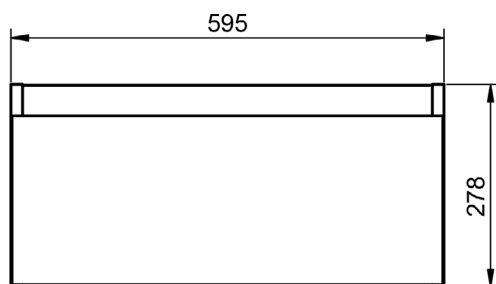

Crudo

Canela

Valenti

BOX DIMENSIONS

Vanity units

Depth 45cm

55

60-70-80-100-120

Depth 27cm

Combinations

*More options available

Vanity 1 drawer H40 · 60cm

Vanity 1 drawer H40 - 80cm

Vanity 1 drawer H40 - 100cm

Vanity 1 drawer H40 - 100cm R

Vanity 1 drawer H40 · 100cm L

Vanity 1 drawer - 60cm

Vanity 1 drawer - 70cm

Vanity 1 drawer - 80cm

Vanity 1 drawer - 80cm R

Vanity 1 drawer - 80cm L

Vanity 1 drawer - 100cm

Vanity 1 drawer - 100cm R

Vanity 1 drawer - 100cm L

Vanity 1 drawer - 120cm

Vanity 1 drawer - 120cm Twin

Vanity 1 drawer - 120cm R

Vanity 1 drawer - 120 cm L

Vanity 2 drawers - 60cm

Vanity 2 drawers - 70cm

Vanity 2 drawers - 80cm

Vanity 2 drawers - 80cm R