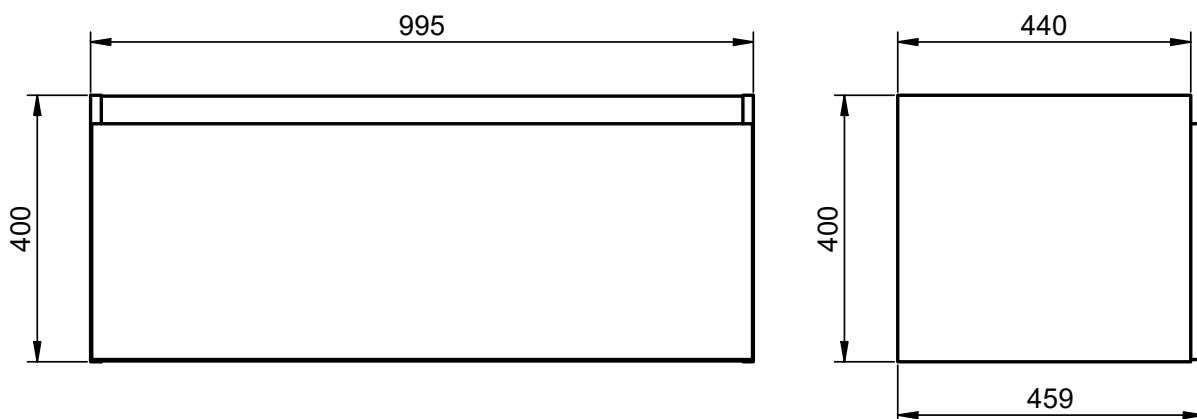

Crudo

Canela

Valenti

BOX DIMENSIONS

Vanity units

Depth 45cm

55

60-70-80-100-120

Depth 27cm

Combinations

*More options available

Vanity 1 drawer H40 · 60cm

Vanity 1 drawer H40 - 80cm

Vanity 1 drawer H40 - 100cm

Vanity 1 drawer H40 - 100cm R

Vanity 1 drawer H40 · 100cm L

Vanity 1 drawer - 60cm

Vanity 1 drawer - 70cm

Vanity 1 drawer - 80cm

Vanity 1 drawer - 80cm R

Vanity 1 drawer - 80cm L

Vanity 1 drawer - 100cm

Vanity 1 drawer - 100cm R

Vanity 1 drawer - 100cm L