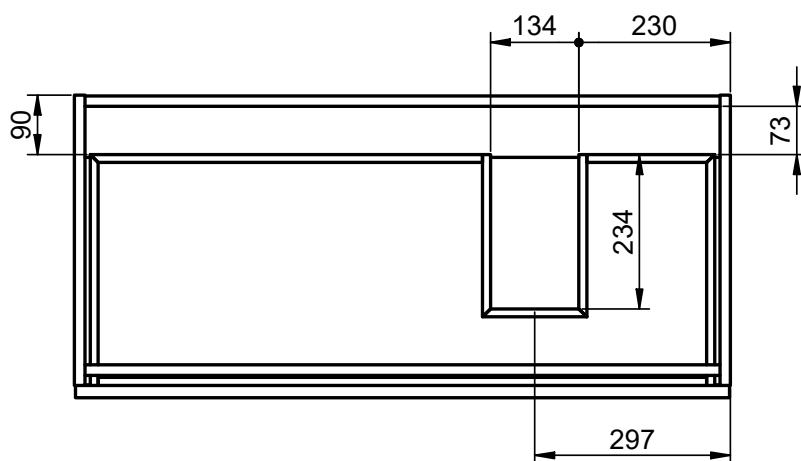

Crudo

Canela

Valenti

BOX DIMENSIONS

Vanity units

Depth 45cm

55

60-70-80-100-120

Depth 27cm

Combinations

*More options available

Vanity 1 drawer H40 · 60cm

Vanity 1 drawer H40 - 80cm

Vanity 1 drawer H40 - 100cm

Vanity 1 drawer H40 - 100cm R

Vanity 1 drawer H40 · 100cm L

Vanity 1 drawer - 60cm

Vanity 1 drawer - 70cm

Vanity 1 drawer - 80cm

Vanity 1 drawer - 80cm R

Vanity 1 drawer - 80cm L

Vanity 1 drawer - 100cm

Vanity 1 drawer - 100cm R

Vanity 1 drawer - 100cm L

Vanity 1 drawer - 120cm

Vanity 1 drawer - 120cm Twin

Vanity 1 drawer - 120cm R

Vanity 1 drawer - 120 cm L

Vanity 2 drawers - 60cm

Vanity 2 drawers - 70cm

Vanity 2 drawers - 80cm

Vanity 2 drawers - 80cm R