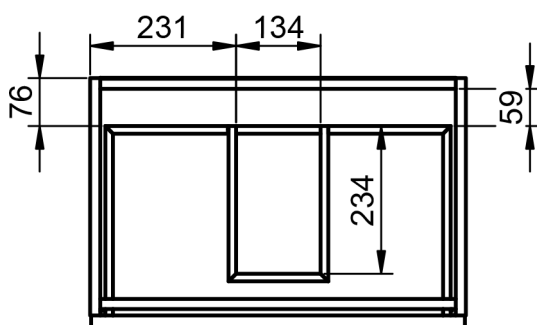

Crudo

Canela

Valenti

BOX DIMENSIONS

Vanity units

Depth 45cm

55

60-70-80-100-120

Vanity 80cm - 2 drawers L / 1 door

Vanity 80cm - 2 drawers R / 1 door

Vanity 90cm - 2 drawers L / 1 door

Vanity 90cm - 2 drawers R / 1 door

Vanity 100cm · 2 drawers L / 1 door

Vanity 100cm · 2 drawers R / 1 door

Vanity 2 drawers floorstanding · 80 cm

Vanity 3 drawers - 60cm

Vanity 3 drawers - 80cm

Vanity 3 drawers - 80cm R

Vanity 3 drawers - 80cm L

Vanity 3 drawers · 100cm

Vanity 3 drawers - 100cm R

Vanity 3 drawers - 100cm L

Vanity 6 drawers · 120cm

Vanity 2 doors - 60cm

Vanity 2 doors - 80cm

Vanity 20cm (R/L)

Vanity 30cm (R/L)

Vanity 2 drawers reduced depth · 60cm

Vanity 2 drawers reduced depth · 80cm

Vanity 3 drawers reduced depth · 60cm