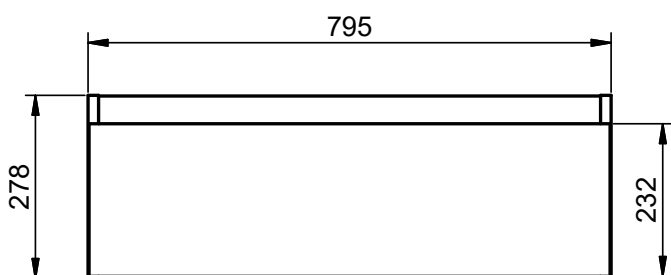

Depth 27cm

Combinations

*More options available

Vanity 1 drawer H40 · 60cm

Vanity 1 drawer H40 - 80cm

Vanity 1 drawer H40 - 100cm

Vanity 1 drawer H40 - 100cm R

Vanity 1 drawer H40 · 100cm L

Vanity 1 drawer - 60cm

Vanity 1 drawer - 70cm

Vanity 1 drawer - 80cm

Vanity 1 drawer - 80cm R

Vanity 1 drawer - 80cm L

Vanity 1 drawer - 100cm

Vanity 1 drawer - 100cm R

Vanity 1 drawer - 100cm L

Vanity 1 drawer - 120cm

Vanity 1 drawer - 120cm Twin

Vanity 1 drawer - 120cm R

Vanity 1 drawer - 120 cm L

Vanity 2 drawers - 60cm

Vanity 2 drawers - 70cm

Vanity 2 drawers - 80cm

Vanity 2 drawers - 80cm R