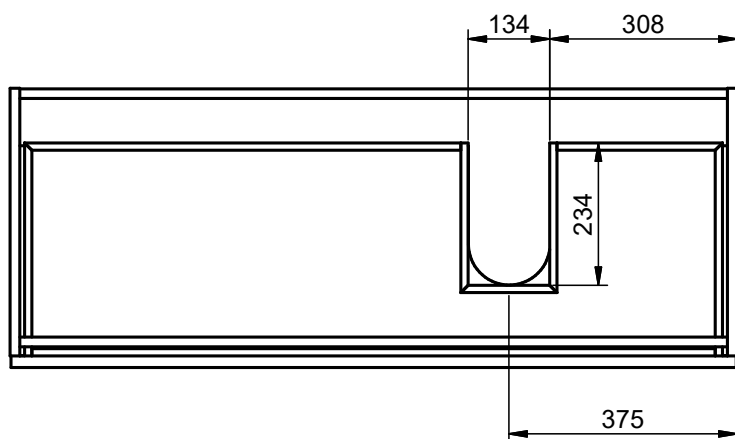

Depth 27cm

Combinations

*More options available

Vanity 1 drawer H40 · 60cm

Vanity 1 drawer H40 - 80cm

Vanity 1 drawer H40 - 100cm

Vanity 1 drawer H40 - 100cm R

Vanity 1 drawer H40 · 100cm L

Vanity 1 drawer - 60cm

Vanity 1 drawer - 70cm

Vanity 1 drawer - 80cm

Vanity 1 drawer - 80cm R

Vanity 1 drawer - 80cm L

Vanity 1 drawer - 100cm

Vanity 1 drawer - 100cm R

Vanity 1 drawer - 100cm L

Vanity 1 drawer - 120cm

Vanity 1 drawer - 120cm Twin

Vanity 1 drawer - 120cm R

Vanity 1 drawer - 120 cm L

Vanity 2 drawers - 60cm

Vanity 2 drawers - 70cm

Vanity 2 drawers - 80cm

Vanity 2 drawers - 80cm R