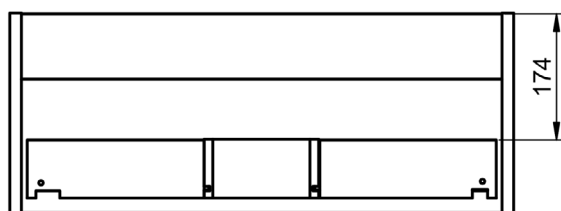

Depth 27cm

Combinations

*More options available

Vanity 1 drawer H40 · 60cm

Vanity 1 drawer H40 - 80cm

Vanity 1 drawer H40 - 100cm

Vanity 1 drawer H40 - 100cm R

Vanity 1 drawer H40 · 100cm L

Vanity 1 drawer - 60cm

Vanity 1 drawer - 70cm

Vanity 1 drawer - 80cm

Vanity 1 drawer - 80cm R

Vanity 1 drawer - 80cm L

Vanity 1 drawer - 100cm

Vanity 1 drawer - 100cm R

Vanity 1 drawer - 100cm L

Vanity 1 drawer - 120cm

Vanity 1 drawer - 120cm Twin

Vanity 1 drawer - 120cm R

Vanity 1 drawer - 120 cm L

Vanity 2 drawers - 60cm

Vanity 2 drawers - 70cm

Vanity 2 drawers - 80cm

Vanity 2 drawers - 80cm R