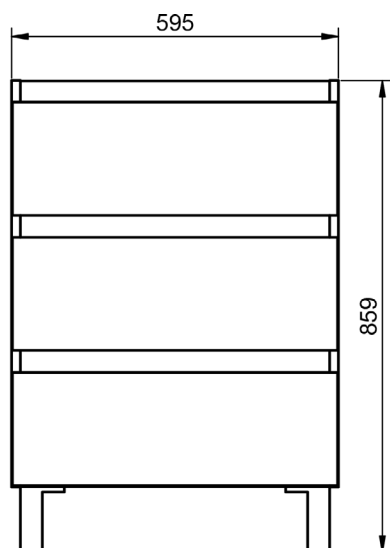

Vanity 2 drawers - 80cm L

Vanity 2 drawers · 100cm

Vanity 2 drawers - 100cm R

Vanity 2 drawers - 100cm L

Vanity 2 drawers · 120cm

Vanity 2 drawers - 120cm Twin

Vanity 2 drawers - 120cm R

Vanity 2 drawers · 120cm L

Vanity 80cm - 2 drawers L / 1 door

Vanity 80cm - 2 drawers R / 1 door

Vanity 90cm - 2 drawers L / 1 door

Vanity 90cm - 2 drawers R / 1 door

Vanity 100cm · 2 drawers L / 1 door

Vanity 100cm · 2 drawers R / 1 door

Vanity 2 drawers floorstanding · 80 cm

Vanity 3 drawers - 60cm

Vanity 3 drawers - 80cm

Vanity 3 drawers - 80cm R

Vanity 3 drawers - 80cm L

Vanity 3 drawers · 100cm

Vanity 3 drawers - 100cm R

Vanity 3 drawers - 100cm L

Vanity 6 drawers · 120cm

Vanity 2 doors - 60cm

Vanity 2 doors - 80cm

Vanity 20cm (R/L)

Vanity 30cm (R/L)

Vanity 2 drawers reduced depth · 60cm

Vanity 2 drawers reduced depth · 80cm

Vanity 3 drawers reduced depth · 60cm