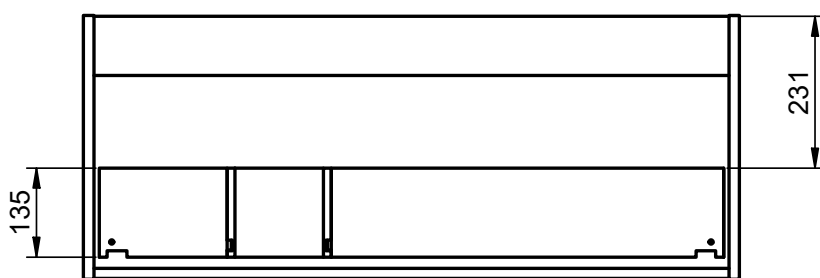

Crudo

Canela

Valenti

BOX DIMENSIONS

Vanity units

Depth 45cm

55

60-70-80-100-120

Depth 27cm

Combinations

*More options available

Vanity 1 drawer H40 · 60cm

Vanity 1 drawer H40 - 80cm

Vanity 1 drawer H40 - 100cm

Vanity 1 drawer H40 - 100cm R

Vanity 1 drawer H40 · 100cm L

Vanity 1 drawer - 60cm

Vanity 1 drawer - 70cm

Vanity 1 drawer - 80cm

Vanity 1 drawer - 80cm R

Vanity 1 drawer - 80cm L

Vanity 1 drawer - 100cm

Vanity 1 drawer - 100cm R

Vanity 1 drawer - 100cm L

Vanity 1 drawer - 120cm

Vanity 1 drawer - 120cm Twin

Vanity 1 drawer - 120cm R

Vanity 1 drawer - 120 cm L

Vanity 2 drawers - 60cm

Vanity 2 drawers - 70cm

Vanity 2 drawers - 80cm

Vanity 2 drawers - 80cm R