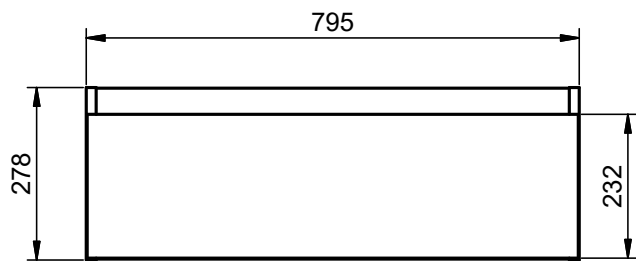

Depth 27cm

Combinations

*More options available

Vanity 1 drawer H40 · 60cm

Vanity 1 drawer H40 - 80cm

Vanity 1 drawer H40 - 100cm

Vanity 1 drawer H40 - 100cm R

Vanity 1 drawer H40 · 100cm L

Vanity 1 drawer - 60cm

Vanity 1 drawer - 70cm

Vanity 1 drawer - 80cm

Vanity 1 drawer - 80cm R

Vanity 1 drawer - 80cm L

Vanity 1 drawer - 100cm

Vanity 1 drawer - 100cm R

Vanity 1 drawer - 100cm L

Vanity 1 drawer - 120cm

Vanity 1 drawer - 120cm Twin

Vanity 1 drawer - 120cm R

Vanity 1 drawer - 120 cm L

Vanity 2 drawers - 60cm

Vanity 2 drawers - 70cm

Vanity 2 drawers - 80cm

Vanity 2 drawers - 80cm R