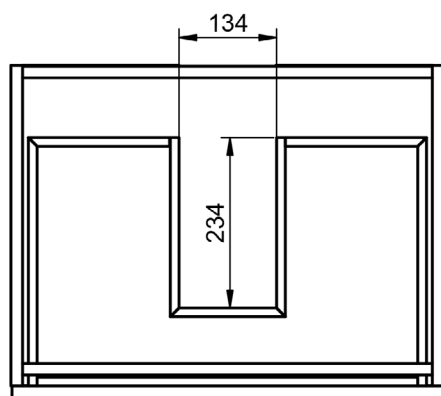

Crudo

Canela

Valenti

BOX DIMENSIONS

Vanity units

Depth 45cm

55

60-70-80-100-120

Depth 27cm

Combinations

*More options available

Vanity 1 drawer H40 · 60cm

Vanity 1 drawer H40 - 80cm

Vanity 1 drawer H40 - 100cm

Vanity 1 drawer H40 - 100cm R

Vanity 1 drawer H40 · 100cm L

Vanity 1 drawer - 60cm

Vanity 1 drawer - 70cm

Vanity 1 drawer - 80cm

Vanity 1 drawer - 80cm R

Vanity 1 drawer - 80cm L

Vanity 1 drawer - 100cm

Vanity 1 drawer - 100cm R

Vanity 1 drawer - 100cm L

Vanity 1 drawer - 120cm

Vanity 1 drawer - 120cm Twin

Vanity 1 drawer - 120cm R

Vanity 1 drawer - 120 cm L

Vanity 2 drawers - 60cm

Vanity 2 drawers - 70cm

Vanity 2 drawers - 80cm

Vanity 2 drawers - 80cm R