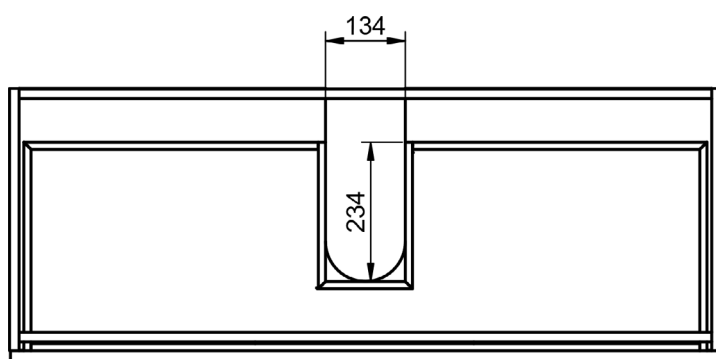

Depth 27cm

Combinations

*More options available

Vanity 1 drawer H40 · 60cm

Vanity 1 drawer H40 - 80cm

Vanity 1 drawer H40 - 100cm

Vanity 1 drawer H40 - 100cm R

Vanity 1 drawer H40 · 100cm L

Vanity 1 drawer - 60cm

Vanity 1 drawer - 70cm

Vanity 1 drawer - 80cm

Vanity 1 drawer - 80cm R

Vanity 1 drawer - 80cm L

Vanity 1 drawer - 100cm

Vanity 1 drawer - 100cm R

Vanity 1 drawer - 100cm L

Vanity 1 drawer - 120cm

Vanity 1 drawer - 120cm Twin

Vanity 1 drawer - 120cm R

Vanity 1 drawer - 120 cm L

Vanity 2 drawers - 60cm

Vanity 2 drawers - 70cm

Vanity 2 drawers - 80cm

Vanity 2 drawers - 80cm R