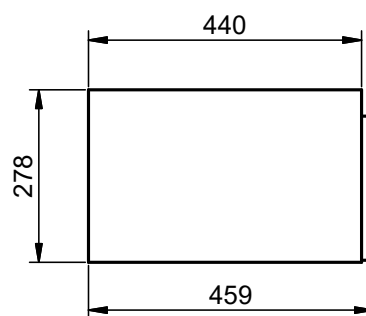

Crudo

Canela

Valenti

BOX DIMENSIONS

Vanity units

Depth 45cm

55

60-70-80-100-120

Depth 27cm

Combinations

*More options available

Vanity 1 drawer H40 · 60cm

Vanity 1 drawer H40 - 80cm

Vanity 1 drawer H40 - 100cm

Vanity 1 drawer H40 - 100cm R

Vanity 1 drawer H40 · 100cm L

Vanity 1 drawer - 60cm

Vanity 1 drawer - 70cm

Vanity 1 drawer - 80cm

Vanity 1 drawer - 80cm R

Vanity 1 drawer - 80cm L

Vanity 1 drawer - 100cm

Vanity 1 drawer - 100cm R

Vanity 1 drawer - 100cm L

Vanity 1 drawer - 120cm

Vanity 1 drawer - 120cm Twin

Vanity 1 drawer - 120cm R

Vanity 1 drawer - 120 cm L

Vanity 2 drawers - 60cm

Vanity 2 drawers - 70cm

Vanity 2 drawers - 80cm

Vanity 2 drawers - 80cm R