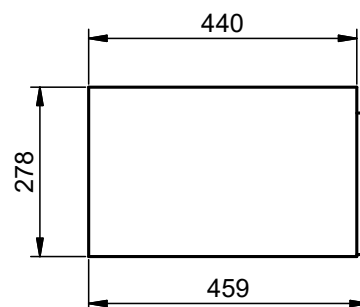

Crudo

Canela

Valenti

BOX DIMENSIONS

Vanity units

Depth 45cm

55

60-70-80-100-120

Depth 27cm

Combinations

*More options available

Vanity 1 drawer H40 · 60cm

Vanity 1 drawer H40 - 80cm

Vanity 1 drawer H40 - 100cm

Vanity 1 drawer H40 - 100cm R

Vanity 1 drawer H40 · 100cm L

Vanity 1 drawer - 60cm

Vanity 1 drawer - 70cm

Vanity 1 drawer - 80cm

Vanity 1 drawer - 80cm R

Vanity 1 drawer - 80cm L

Vanity 1 drawer - 100cm

Vanity 1 drawer - 100cm R

Vanity 1 drawer - 100cm L

Vanity 1 drawer - 120cm

Vanity 1 drawer - 120cm Twin

Vanity 1 drawer - 120cm R

Vanity 1 drawer - 120 cm L

Vanity 2 drawers - 60cm

Vanity 2 drawers - 70cm

Vanity 2 drawers - 80cm

Vanity 2 drawers - 80cm R