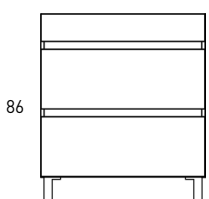

55

60-80

55

80-90-100

*Opción derecha/izquierda

40

60-70-80-100-120

86

Depth 27cm

Combinations

*More options available

Vanity 1 drawer H40 · 60cm

Vanity 1 drawer H40 - 80cm

Vanity 1 drawer H40 - 100cm

Vanity 1 drawer H40 - 100cm R

Vanity 1 drawer H40 · 100cm L

Vanity 1 drawer - 60cm

Vanity 1 drawer - 70cm

Vanity 1 drawer - 80cm

Vanity 1 drawer - 80cm R

Vanity 1 drawer - 80cm L

Vanity 1 drawer - 100cm

Vanity 1 drawer - 100cm R

Vanity 1 drawer - 100cm L