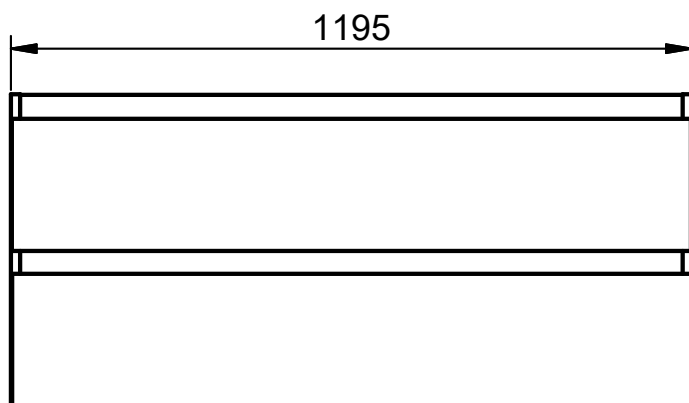

Crudo

Canela

Valenti

BOX DIMENSIONS

Vanity units

Depth 45cm

55

60-70-80-100-120

Vanity 2 drawers - 80cm L

Vanity 2 drawers · 100cm

Vanity 2 drawers - 100cm R

Vanity 2 drawers - 100cm L

Vanity 2 drawers · 120cm

Vanity 2 drawers - 120cm Twin

Vanity 2 drawers - 120cm R

Vanity 2 drawers · 120cm L

Vanity 80cm - 2 drawers L / 1 door

Vanity 80cm - 2 drawers R / 1 door

Vanity 90cm - 2 drawers L / 1 door

Vanity 90cm - 2 drawers R / 1 door

Vanity 100cm · 2 drawers L / 1 door

Vanity 100cm · 2 drawers R / 1 door