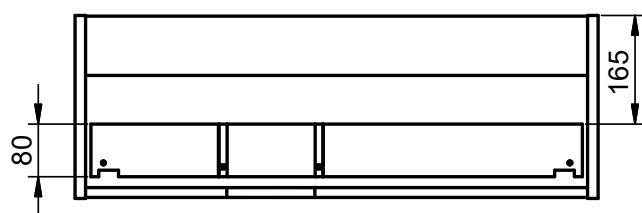

Depth 27cm

Combinations

*More options available

Vanity 1 drawer H40 · 60cm

Vanity 1 drawer H40 - 80cm

Vanity 1 drawer H40 - 100cm

Vanity 1 drawer H40 - 100cm R

Vanity 1 drawer H40 · 100cm L

Vanity 1 drawer - 60cm

Vanity 1 drawer - 70cm

Vanity 1 drawer - 80cm

Vanity 1 drawer - 80cm R

Vanity 1 drawer - 80cm L

Vanity 1 drawer - 100cm

Vanity 1 drawer - 100cm R

Vanity 1 drawer - 100cm L

Vanity 1 drawer - 120cm

Vanity 1 drawer - 120cm Twin

Vanity 1 drawer - 120cm R

Vanity 1 drawer - 120 cm L

Vanity 2 drawers - 60cm

Vanity 2 drawers - 70cm

Vanity 2 drawers - 80cm

Vanity 2 drawers - 80cm R