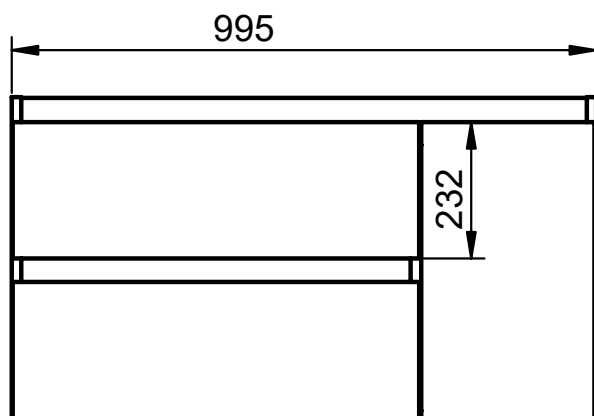

Crudo

Canela

Valenti

BOX DIMENSIONS

Vanity units

Depth 45cm

55

60-70-80-100-120

Vanity 2 drawers - 80cm L

Vanity 2 drawers · 100cm

Vanity 2 drawers - 100cm R

Vanity 2 drawers - 100cm L

Vanity 2 drawers · 120cm

Vanity 2 drawers - 120cm Twin

Vanity 2 drawers - 120cm R

Vanity 2 drawers · 120cm L

Vanity 80cm - 2 drawers L / 1 door

Vanity 80cm - 2 drawers R / 1 door

Vanity 90cm - 2 drawers L / 1 door

Vanity 90cm - 2 drawers R / 1 door

Vanity 100cm · 2 drawers L / 1 door

Vanity 100cm · 2 drawers R / 1 door

Vanity 2 drawers floorstanding · 80 cm

Vanity 3 drawers - 60cm

Vanity 3 drawers - 80cm

Vanity 3 drawers - 80cm R

Vanity 3 drawers - 80cm L

Vanity 3 drawers · 100cm

Vanity 3 drawers - 100cm R

Vanity 3 drawers - 100cm L