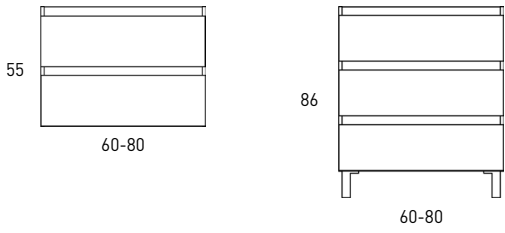

55

60-80

55

80-90-100

*Opción derecha/izquierda

40

60-70-80-100-120

86

80

86

60-80-100

86

120

Vanity units

Depth 39,5cm

Storage units

Depth 27cm

Combinations

*More options available

Vanity 1 drawer H40 · 60cm

Vanity 1 drawer H40 - 80cm

Vanity 1 drawer H40 - 100cm

Vanity 1 drawer H40 - 100cm R

Vanity 1 drawer H40 · 100cm L

Vanity 1 drawer - 60cm

Vanity 1 drawer - 70cm

Vanity 1 drawer - 80cm

Vanity 1 drawer - 80cm R

Vanity 1 drawer - 80cm L

Vanity 1 drawer - 100cm

Vanity 1 drawer - 100cm R

Vanity 1 drawer - 100cm L