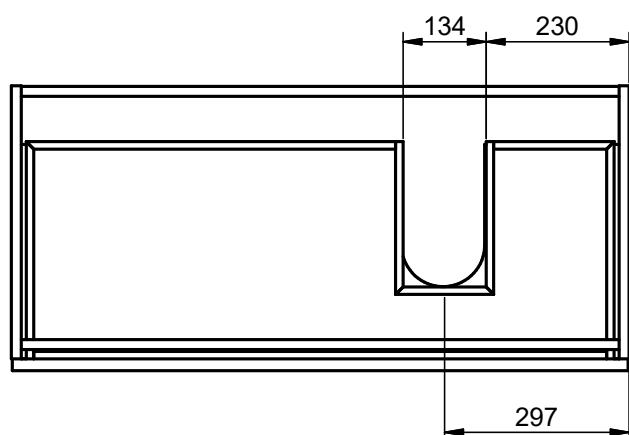

Depth 27cm

Combinations

*More options available

Vanity 1 drawer H40 · 60cm

Vanity 1 drawer H40 - 80cm

Vanity 1 drawer H40 - 100cm

Vanity 1 drawer H40 - 100cm R

Vanity 1 drawer H40 · 100cm L

Vanity 1 drawer - 60cm

Vanity 1 drawer - 70cm

Vanity 1 drawer - 80cm

Vanity 1 drawer - 80cm R

Vanity 1 drawer - 80cm L

Vanity 1 drawer - 100cm

Vanity 1 drawer - 100cm R

Vanity 1 drawer - 100cm L

Vanity 1 drawer - 120cm

Vanity 1 drawer - 120cm Twin

Vanity 1 drawer - 120cm R

Vanity 1 drawer - 120 cm L

Vanity 2 drawers - 60cm

Vanity 2 drawers - 70cm

Vanity 2 drawers - 80cm

Vanity 2 drawers - 80cm R