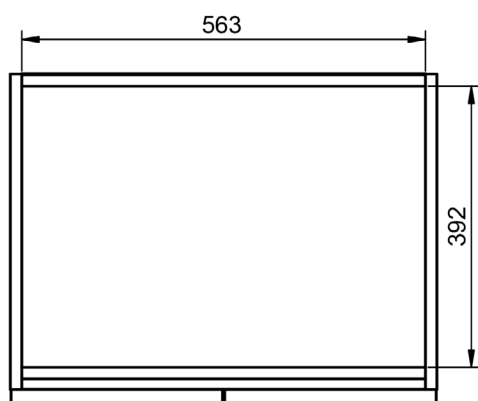

Vanity 2 drawers - 80cm L

Vanity 2 drawers · 100cm

Vanity 2 drawers - 100cm R

Vanity 2 drawers - 100cm L

Vanity 2 drawers · 120cm

Vanity 2 drawers - 120cm Twin

Vanity 2 drawers - 120cm R

Vanity 2 drawers · 120cm L

Vanity 80cm - 2 drawers L / 1 door

Vanity 80cm - 2 drawers R / 1 door

Vanity 90cm - 2 drawers L / 1 door

Vanity 90cm - 2 drawers R / 1 door

Vanity 100cm · 2 drawers L / 1 door

Vanity 100cm · 2 drawers R / 1 door

Vanity 2 drawers floorstanding · 80 cm

Vanity 3 drawers - 60cm

Vanity 3 drawers - 80cm

Vanity 3 drawers - 80cm R

Vanity 3 drawers - 80cm L

Vanity 3 drawers · 100cm

Vanity 3 drawers - 100cm R

Vanity 3 drawers - 100cm L

Vanity 6 drawers · 120cm

Vanity 2 doors - 60cm

Vanity 2 doors - 80cm

Vanity 20cm (R/L)

Vanity 30cm (R/L)

Vanity 2 drawers reduced depth · 60cm

Vanity 2 drawers reduced depth · 80cm

Vanity 3 drawers reduced depth · 60cm