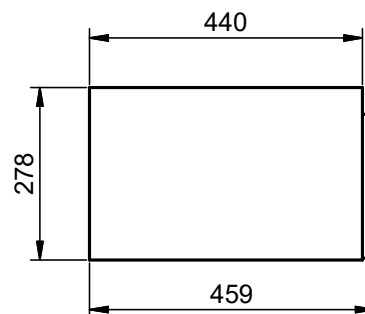

Crudo

Canela

Valenti

BOX DIMENSIONS

Vanity units

Depth 45cm

55

60-70-80-100-120

Depth 27cm

Combinations

*More options available

Vanity 1 drawer H40 · 60cm

Vanity 1 drawer H40 - 80cm

Vanity 1 drawer H40 - 100cm

Vanity 1 drawer H40 - 100cm R

Vanity 1 drawer H40 · 100cm L

Vanity 1 drawer - 60cm

Vanity 1 drawer - 70cm

Vanity 1 drawer - 80cm

Vanity 1 drawer - 80cm R

Vanity 1 drawer - 80cm L

Vanity 1 drawer - 100cm

Vanity 1 drawer - 100cm R

Vanity 1 drawer - 100cm L

Vanity 1 drawer - 120cm

Vanity 1 drawer - 120cm Twin

Vanity 1 drawer - 120cm R

Vanity 1 drawer - 120 cm L

Vanity 2 drawers - 60cm

Vanity 2 drawers - 70cm

Vanity 2 drawers - 80cm

Vanity 2 drawers - 80cm R