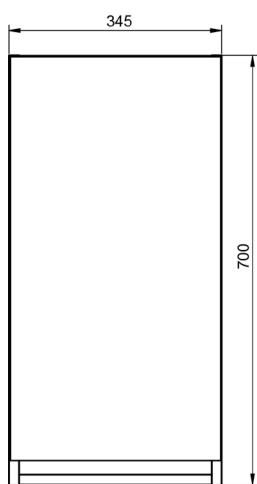

Box Tall unit/ Wall cabinet