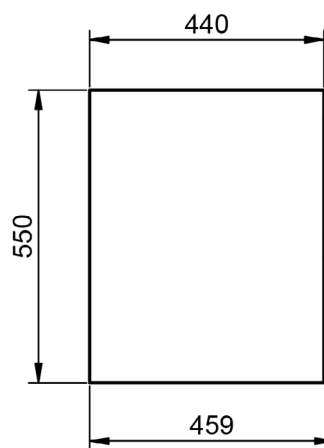

Vanity 1 drawer - 60cm

Vanity 1 drawer - 70cm

Vanity 1 drawer - 80cm

Vanity 1 drawer - 80cm R

Vanity 1 drawer - 80cm L

Vanity 1 drawer - 100cm

Vanity 1 drawer - 100cm R

Vanity 1 drawer - 100cm L

Vanity 1 drawer - 120cm

Vanity 1 drawer - 120cm Twin

Vanity 1 drawer - 120cm R

Vanity 1 drawer - 120 cm L

Vanity 2 drawers - 60cm

Vanity 2 drawers - 70cm

Vanity 2 drawers - 80cm

Vanity 2 drawers - 80cm R

Vanity 2 drawers - 80cm L

Vanity 2 drawers · 100cm

Vanity 2 drawers - 100cm R

Vanity 2 drawers - 100cm L

Vanity 2 drawers · 120cm

Vanity 2 drawers - 120cm Twin

Vanity 2 drawers - 120cm R

Vanity 2 drawers · 120cm L

Vanity 80cm - 2 drawers L / 1 door

Vanity 80cm - 2 drawers R / 1 door

Vanity 90cm - 2 drawers L / 1 door

Vanity 90cm - 2 drawers R / 1 door

Vanity 100cm · 2 drawers L / 1 door

Vanity 100cm · 2 drawers R / 1 door