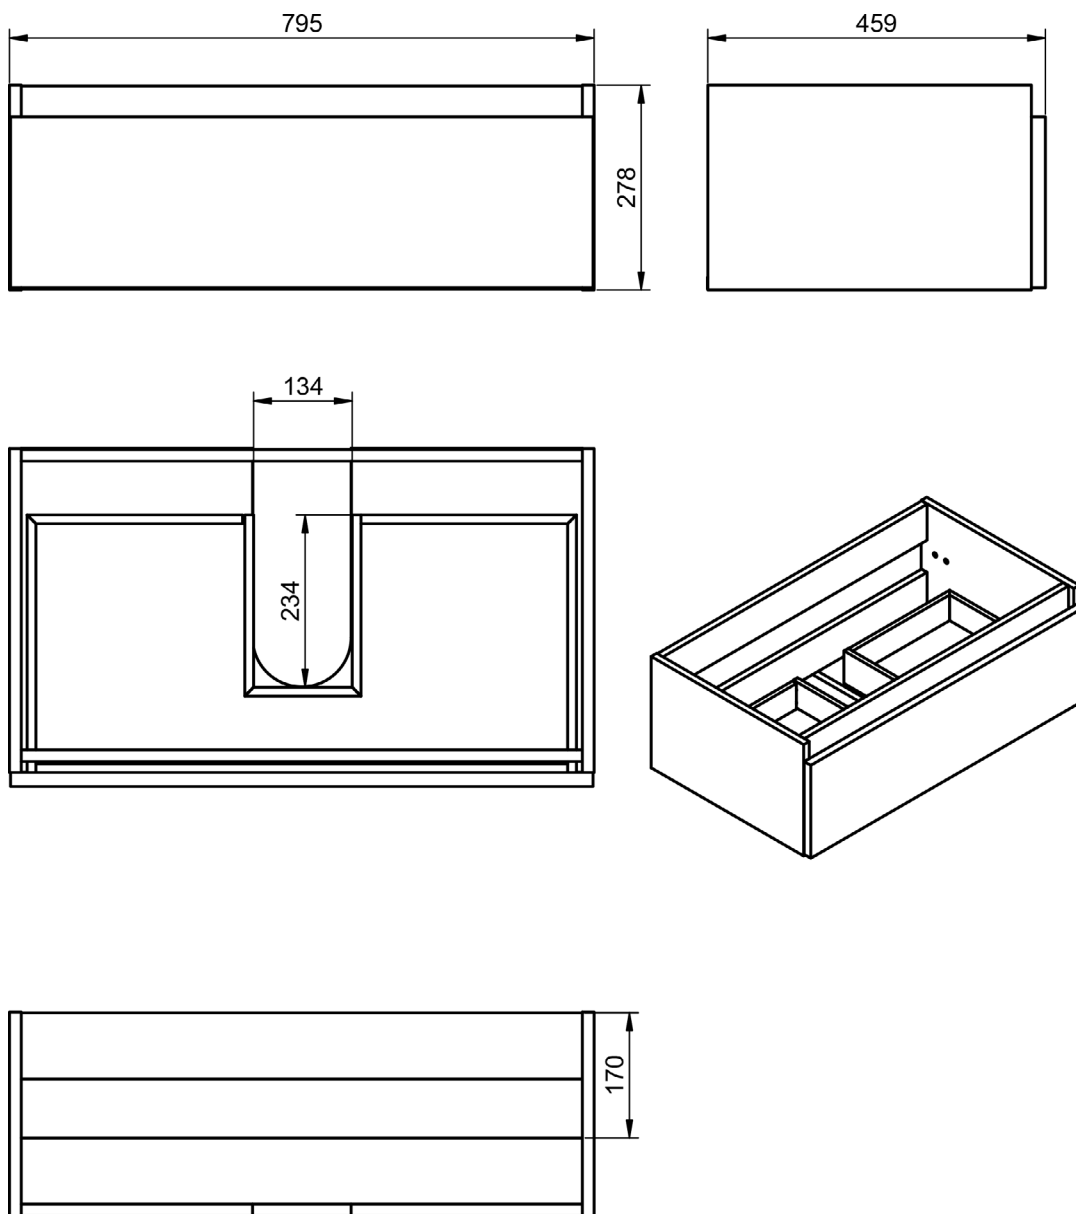

Crudo

Canela

Valenti

BOX DIMENSIONS

Vanity units

Depth 45cm

55

60-70-80-100-120

Depth 27cm

Combinations

*More options available

Vanity 1 drawer H40 · 60cm

Vanity 1 drawer H40 - 80cm

Vanity 1 drawer H40 - 100cm

Vanity 1 drawer H40 - 100cm R

Vanity 1 drawer H40 · 100cm L

Vanity 1 drawer - 60cm

Vanity 1 drawer - 70cm

Vanity 1 drawer - 80cm

Vanity 1 drawer - 80cm R

Vanity 1 drawer - 80cm L

Vanity 1 drawer - 100cm

Vanity 1 drawer - 100cm R

Vanity 1 drawer - 100cm L

Vanity 1 drawer - 120cm

Vanity 1 drawer - 120cm Twin

Vanity 1 drawer - 120cm R

Vanity 1 drawer - 120 cm L

Vanity 2 drawers - 60cm

Vanity 2 drawers - 70cm

Vanity 2 drawers - 80cm

Vanity 2 drawers - 80cm R