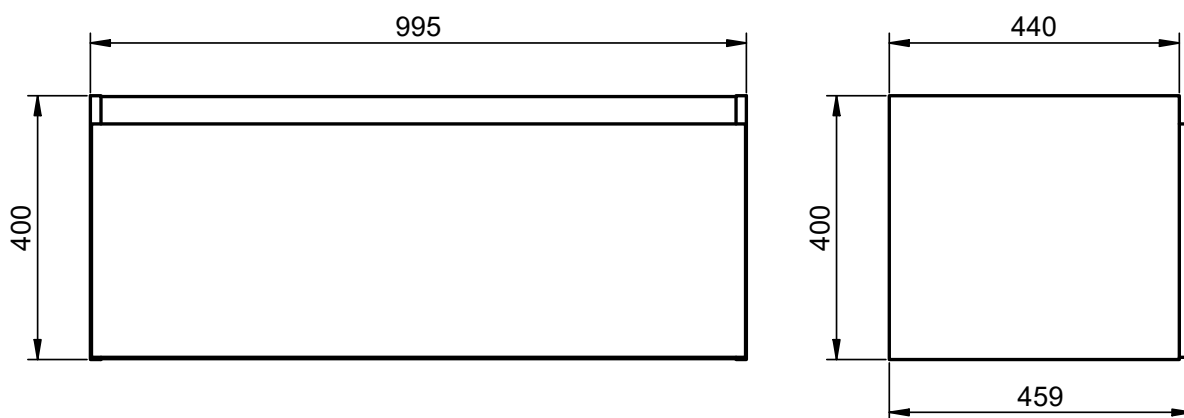

Crudo

Canela

Valenti

BOX DIMENSIONS

Vanity units

Depth 45cm

55

60-70-80-100-120

Depth 27cm

Combinations

*More options available

Vanity 1 drawer H40 · 60cm

Vanity 1 drawer H40 - 80cm

Vanity 1 drawer H40 - 100cm

Vanity 1 drawer H40 - 100cm R

Vanity 1 drawer H40 · 100cm L

Vanity 1 drawer - 60cm

Vanity 1 drawer - 70cm

Vanity 1 drawer - 80cm

Vanity 1 drawer - 80cm R

Vanity 1 drawer - 80cm L

Vanity 1 drawer - 100cm

Vanity 1 drawer - 100cm R

Vanity 1 drawer - 100cm L