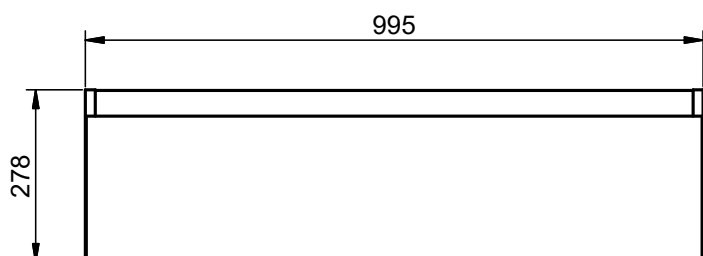

Depth 27cm

Combinations

*More options available

Vanity 1 drawer H40 · 60cm

Vanity 1 drawer H40 - 80cm

Vanity 1 drawer H40 - 100cm

Vanity 1 drawer H40 - 100cm R

Vanity 1 drawer H40 · 100cm L

Vanity 1 drawer - 60cm

Vanity 1 drawer - 70cm

Vanity 1 drawer - 80cm

Vanity 1 drawer - 80cm R

Vanity 1 drawer - 80cm L

Vanity 1 drawer - 100cm

Vanity 1 drawer - 100cm R

Vanity 1 drawer - 100cm L

Vanity 1 drawer - 120cm

Vanity 1 drawer - 120cm Twin

Vanity 1 drawer - 120cm R

Vanity 1 drawer - 120 cm L

Vanity 2 drawers - 60cm

Vanity 2 drawers - 70cm

Vanity 2 drawers - 80cm

Vanity 2 drawers - 80cm R