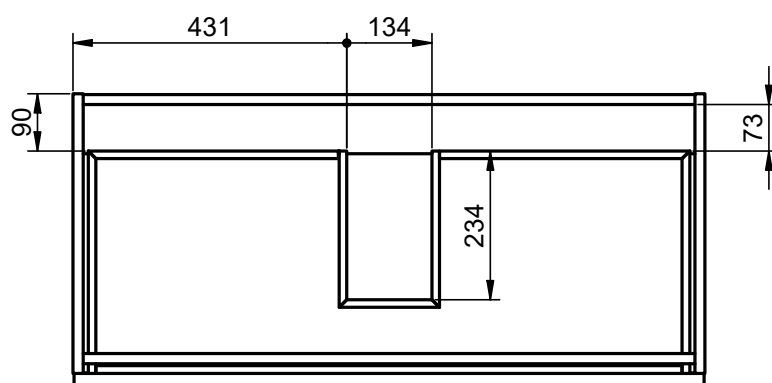

Crudo

Canela

Valenti

BOX DIMENSIONS

Vanity units

Depth 45cm

55

60-70-80-100-120

Depth 27cm

Combinations

*More options available

Vanity 1 drawer H40 · 60cm

Vanity 1 drawer H40 - 80cm

Vanity 1 drawer H40 - 100cm

Vanity 1 drawer H40 - 100cm R

Vanity 1 drawer H40 · 100cm L

Vanity 1 drawer - 60cm

Vanity 1 drawer - 70cm

Vanity 1 drawer - 80cm

Vanity 1 drawer - 80cm R

Vanity 1 drawer - 80cm L

Vanity 1 drawer - 100cm

Vanity 1 drawer - 100cm R

Vanity 1 drawer - 100cm L

Vanity 1 drawer - 120cm

Vanity 1 drawer - 120cm Twin

Vanity 1 drawer - 120cm R

Vanity 1 drawer - 120 cm L

Vanity 2 drawers - 60cm

Vanity 2 drawers - 70cm

Vanity 2 drawers - 80cm

Vanity 2 drawers - 80cm R