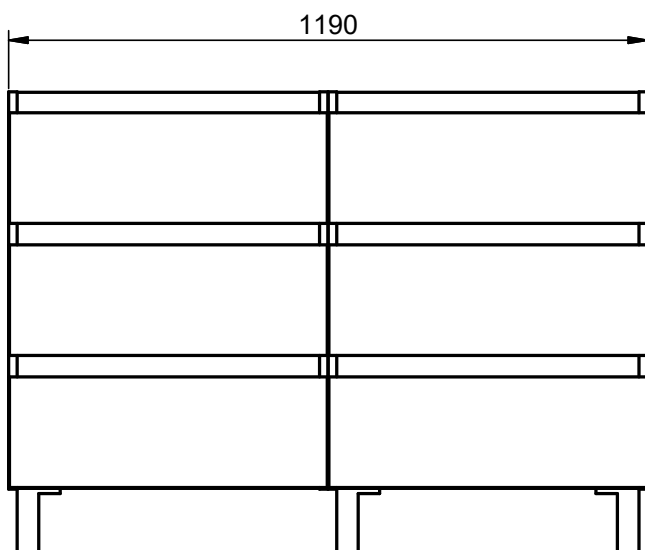

Vanity 80cm - 2 drawers L / 1 door

Vanity 80cm - 2 drawers R / 1 door

Vanity 90cm - 2 drawers L / 1 door

Vanity 90cm - 2 drawers R / 1 door

Vanity 100cm · 2 drawers L / 1 door

Vanity 100cm · 2 drawers R / 1 door

Vanity 2 drawers floorstanding · 80 cm

Vanity 3 drawers - 60cm

Vanity 3 drawers - 80cm

Vanity 3 drawers - 80cm R

Vanity 3 drawers - 80cm L

Vanity 3 drawers · 100cm

Vanity 3 drawers - 100cm R

Vanity 3 drawers - 100cm L

Vanity 6 drawers · 120cm

Vanity 2 doors - 60cm

Vanity 2 doors - 80cm

Vanity 20cm (R/L)

Vanity 30cm (R/L)

Vanity 2 drawers reduced depth · 60cm

Vanity 2 drawers reduced depth · 80cm

Vanity 3 drawers reduced depth · 60cm