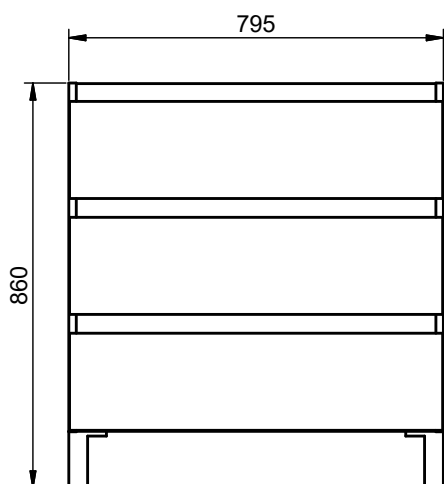

Vanity 2 drawers - 80cm L

Vanity 2 drawers · 100cm

Vanity 2 drawers - 100cm R

Vanity 2 drawers - 100cm L

Vanity 2 drawers · 120cm

Vanity 2 drawers - 120cm Twin

Vanity 2 drawers - 120cm R

Vanity 2 drawers · 120cm L

Vanity 80cm - 2 drawers L / 1 door

Vanity 80cm - 2 drawers R / 1 door

Vanity 90cm - 2 drawers L / 1 door

Vanity 90cm - 2 drawers R / 1 door

Vanity 100cm · 2 drawers L / 1 door

Vanity 100cm · 2 drawers R / 1 door

Vanity 2 drawers floorstanding · 80 cm

Vanity 3 drawers - 60cm

Vanity 3 drawers - 80cm

Vanity 3 drawers - 80cm R

Vanity 3 drawers - 80cm L

Vanity 3 drawers · 100cm

Vanity 3 drawers - 100cm R

Vanity 3 drawers - 100cm L

Vanity 6 drawers · 120cm

Vanity 2 doors - 60cm

Vanity 2 doors - 80cm

Vanity 20cm (R/L)

Vanity 30cm (R/L)

Vanity 2 drawers reduced depth · 60cm

Vanity 2 drawers reduced depth · 80cm

Vanity 3 drawers reduced depth · 60cm