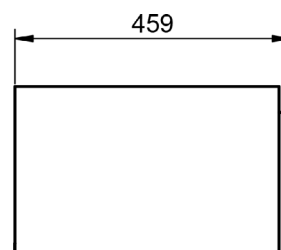

Depth 27cm

Combinations

*More options available

Vanity 1 drawer H40 · 60cm

Vanity 1 drawer H40 - 80cm

Vanity 1 drawer H40 - 100cm

Vanity 1 drawer H40 - 100cm R

Vanity 1 drawer H40 · 100cm L

Vanity 1 drawer - 60cm

Vanity 1 drawer - 70cm

Vanity 1 drawer - 80cm

Vanity 1 drawer - 80cm R

Vanity 1 drawer - 80cm L

Vanity 1 drawer - 100cm

Vanity 1 drawer - 100cm R

Vanity 1 drawer - 100cm L

Vanity 1 drawer - 120cm

Vanity 1 drawer - 120cm Twin

Vanity 1 drawer - 120cm R

Vanity 1 drawer - 120 cm L

Vanity 2 drawers - 60cm

Vanity 2 drawers - 70cm

Vanity 2 drawers - 80cm

Vanity 2 drawers - 80cm R