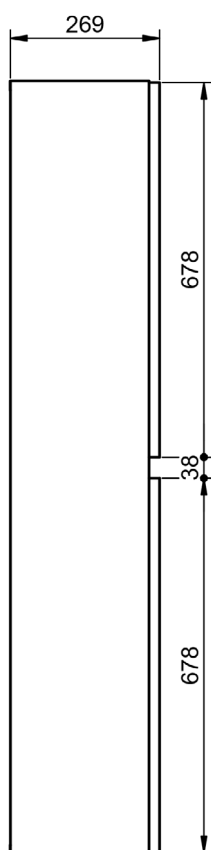

Box Tall unit/ Wall cabinet