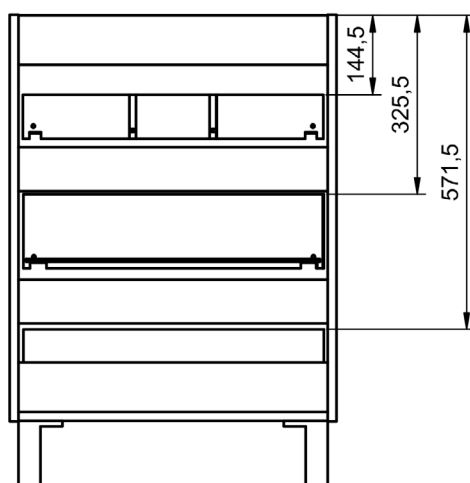

Vanity 2 drawers - 80cm L

Vanity 2 drawers · 100cm

Vanity 2 drawers - 100cm R

Vanity 2 drawers - 100cm L

Vanity 2 drawers · 120cm

Vanity 2 drawers - 120cm Twin

Vanity 2 drawers - 120cm R

Vanity 2 drawers · 120cm L

Vanity 80cm - 2 drawers L / 1 door

Vanity 80cm - 2 drawers R / 1 door

Vanity 90cm - 2 drawers L / 1 door

Vanity 90cm - 2 drawers R / 1 door

Vanity 100cm · 2 drawers L / 1 door

Vanity 100cm · 2 drawers R / 1 door

Vanity 2 drawers floorstanding · 80 cm

Vanity 3 drawers - 60cm

Vanity 3 drawers - 80cm

Vanity 3 drawers - 80cm R

Vanity 3 drawers - 80cm L

Vanity 3 drawers · 100cm

Vanity 3 drawers - 100cm R

Vanity 3 drawers - 100cm L

Vanity 6 drawers · 120cm

Vanity 2 doors - 60cm

Vanity 2 doors - 80cm

Vanity 20cm (R/L)

Vanity 30cm (R/L)

Vanity 2 drawers reduced depth · 60cm

Vanity 2 drawers reduced depth · 80cm

Vanity 3 drawers reduced depth · 60cm