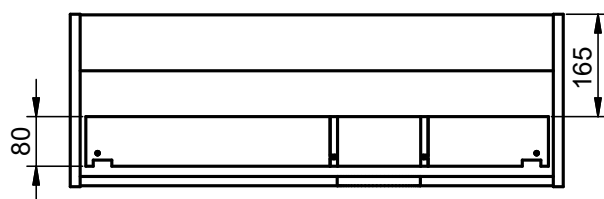

Depth 27cm

Combinations

*More options available

Vanity 1 drawer H40 · 60cm

Vanity 1 drawer H40 - 80cm

Vanity 1 drawer H40 - 100cm

Vanity 1 drawer H40 - 100cm R

Vanity 1 drawer H40 · 100cm L

Vanity 1 drawer - 60cm

Vanity 1 drawer - 70cm

Vanity 1 drawer - 80cm

Vanity 1 drawer - 80cm R

Vanity 1 drawer - 80cm L

Vanity 1 drawer - 100cm

Vanity 1 drawer - 100cm R

Vanity 1 drawer - 100cm L

Vanity 1 drawer - 120cm

Vanity 1 drawer - 120cm Twin

Vanity 1 drawer - 120cm R

Vanity 1 drawer - 120 cm L

Vanity 2 drawers - 60cm

Vanity 2 drawers - 70cm

Vanity 2 drawers - 80cm

Vanity 2 drawers - 80cm R