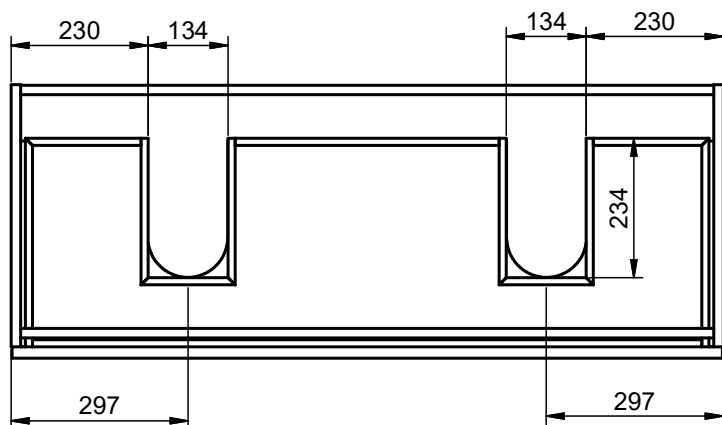

Crudo

Canela

Valenti

BOX DIMENSIONS

Vanity units

Depth 45cm

55

60-70-80-100-120

Depth 27cm

Combinations

*More options available

Vanity 1 drawer H40 · 60cm

Vanity 1 drawer H40 - 80cm

Vanity 1 drawer H40 - 100cm

Vanity 1 drawer H40 - 100cm R

Vanity 1 drawer H40 · 100cm L

Vanity 1 drawer - 60cm

Vanity 1 drawer - 70cm

Vanity 1 drawer - 80cm

Vanity 1 drawer - 80cm R

Vanity 1 drawer - 80cm L

Vanity 1 drawer - 100cm

Vanity 1 drawer - 100cm R

Vanity 1 drawer - 100cm L

Vanity 1 drawer - 120cm

Vanity 1 drawer - 120cm Twin

Vanity 1 drawer - 120cm R

Vanity 1 drawer - 120 cm L

Vanity 2 drawers - 60cm

Vanity 2 drawers - 70cm

Vanity 2 drawers - 80cm

Vanity 2 drawers - 80cm R