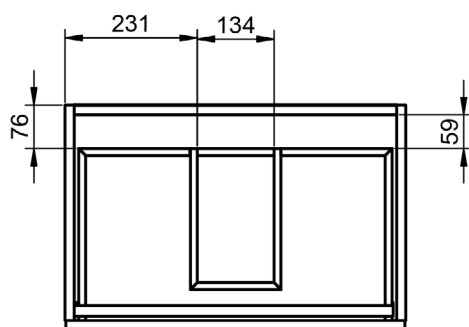

Crudo

Canela

Valenti

BOX DIMENSIONS

Vanity units

Depth 45cm

55

60-70-80-100-120

Vanity 80cm - 2 drawers L / 1 door

Vanity 80cm - 2 drawers R / 1 door

Vanity 90cm - 2 drawers L / 1 door

Vanity 90cm - 2 drawers R / 1 door

Vanity 100cm · 2 drawers L / 1 door

Vanity 100cm · 2 drawers R / 1 door

Vanity 2 drawers floorstanding · 80 cm

Vanity 3 drawers - 60cm

Vanity 3 drawers - 80cm

Vanity 3 drawers - 80cm R

Vanity 3 drawers - 80cm L

Vanity 3 drawers · 100cm

Vanity 3 drawers - 100cm R

Vanity 3 drawers - 100cm L

Vanity 6 drawers · 120cm

Vanity 2 doors - 60cm

Vanity 2 doors - 80cm

Vanity 20cm (R/L)

Vanity 30cm (R/L)

Vanity 2 drawers reduced depth · 60cm

Vanity 2 drawers reduced depth · 80cm

Vanity 3 drawers reduced depth · 60cm