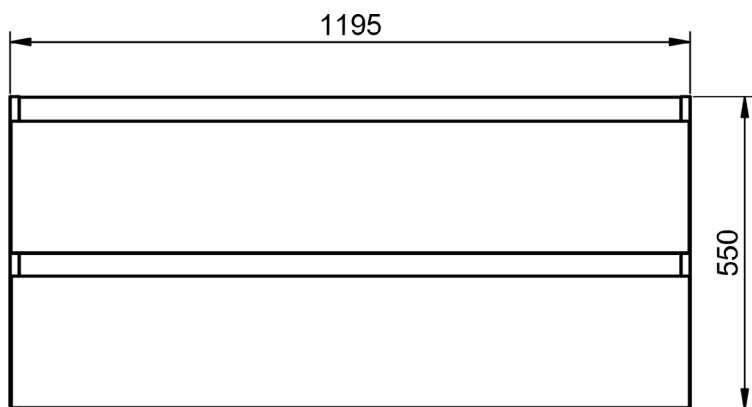

Crudo

Canela

Valenti

BOX DIMENSIONS

Vanity units

Depth 45cm

55

60-70-80-100-120

Vanity 2 drawers - 80cm L

Vanity 2 drawers · 100cm

Vanity 2 drawers - 100cm R

Vanity 2 drawers - 100cm L

Vanity 2 drawers · 120cm

Vanity 2 drawers - 120cm Twin

Vanity 2 drawers - 120cm R

Vanity 2 drawers · 120cm L

Vanity 80cm - 2 drawers L / 1 door

Vanity 80cm - 2 drawers R / 1 door

Vanity 90cm - 2 drawers L / 1 door

Vanity 90cm - 2 drawers R / 1 door

Vanity 100cm · 2 drawers L / 1 door

Vanity 100cm · 2 drawers R / 1 door