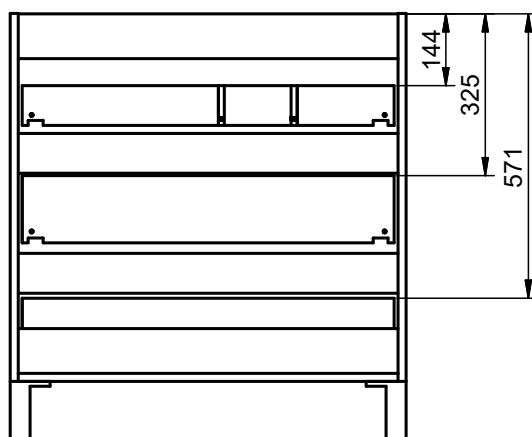

Vanity 80cm - 2 drawers L / 1 door

Vanity 80cm - 2 drawers R / 1 door

Vanity 90cm - 2 drawers L / 1 door

Vanity 90cm - 2 drawers R / 1 door

Vanity 100cm · 2 drawers L / 1 door

Vanity 100cm · 2 drawers R / 1 door

Vanity 2 drawers floorstanding · 80 cm

Vanity 3 drawers - 60cm

Vanity 3 drawers - 80cm

Vanity 3 drawers - 80cm R

Vanity 3 drawers - 80cm L

Vanity 3 drawers · 100cm

Vanity 3 drawers - 100cm R

Vanity 3 drawers - 100cm L

Vanity 6 drawers · 120cm

Vanity 2 doors - 60cm

Vanity 2 doors - 80cm

Vanity 20cm (R/L)

Vanity 30cm (R/L)

Vanity 2 drawers reduced depth · 60cm

Vanity 2 drawers reduced depth · 80cm

Vanity 3 drawers reduced depth · 60cm