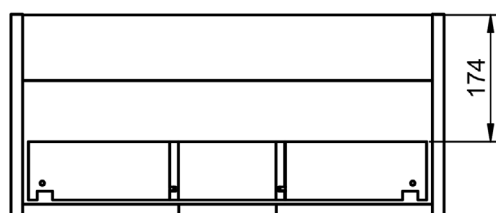

Depth 27cm

Combinations

*More options available

Vanity 1 drawer H40 · 60cm

Vanity 1 drawer H40 - 80cm

Vanity 1 drawer H40 - 100cm

Vanity 1 drawer H40 - 100cm R

Vanity 1 drawer H40 · 100cm L

Vanity 1 drawer - 60cm

Vanity 1 drawer - 70cm

Vanity 1 drawer - 80cm

Vanity 1 drawer - 80cm R

Vanity 1 drawer - 80cm L

Vanity 1 drawer - 100cm

Vanity 1 drawer - 100cm R

Vanity 1 drawer - 100cm L

Vanity 1 drawer - 120cm

Vanity 1 drawer - 120cm Twin

Vanity 1 drawer - 120cm R

Vanity 1 drawer - 120 cm L

Vanity 2 drawers - 60cm

Vanity 2 drawers - 70cm

Vanity 2 drawers - 80cm

Vanity 2 drawers - 80cm R