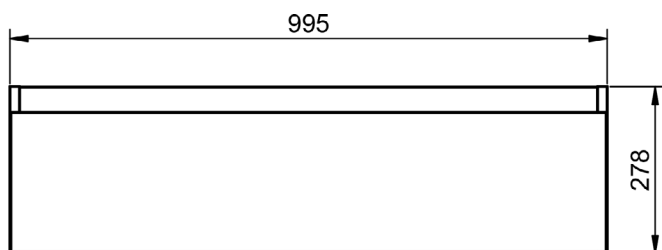

Depth 27cm

Combinations

*More options available

Vanity 1 drawer H40 · 60cm

Vanity 1 drawer H40 - 80cm

Vanity 1 drawer H40 - 100cm

Vanity 1 drawer H40 - 100cm R

Vanity 1 drawer H40 · 100cm L

Vanity 1 drawer - 60cm

Vanity 1 drawer - 70cm

Vanity 1 drawer - 80cm

Vanity 1 drawer - 80cm R

Vanity 1 drawer - 80cm L

Vanity 1 drawer - 100cm

Vanity 1 drawer - 100cm R

Vanity 1 drawer - 100cm L

Vanity 1 drawer - 120cm

Vanity 1 drawer - 120cm Twin

Vanity 1 drawer - 120cm R

Vanity 1 drawer - 120 cm L

Vanity 2 drawers - 60cm

Vanity 2 drawers - 70cm

Vanity 2 drawers - 80cm

Vanity 2 drawers - 80cm R