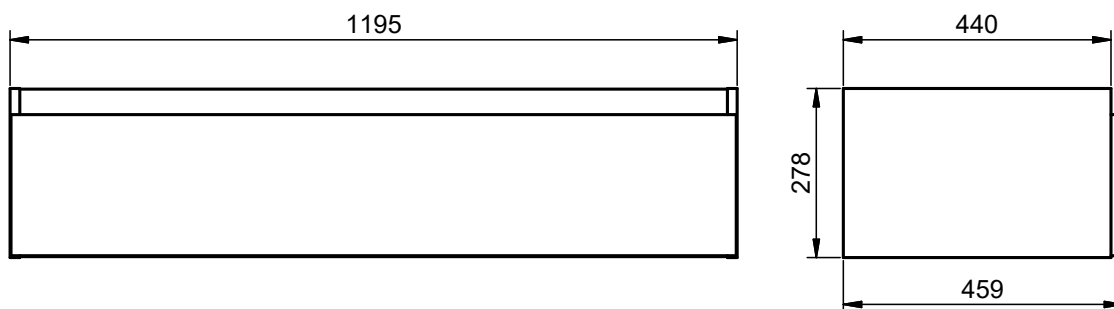

Depth 27cm

Combinations

*More options available

Vanity 1 drawer H40 · 60cm

Vanity 1 drawer H40 - 80cm

Vanity 1 drawer H40 - 100cm

Vanity 1 drawer H40 - 100cm R

Vanity 1 drawer H40 · 100cm L

Vanity 1 drawer - 60cm

Vanity 1 drawer - 70cm

Vanity 1 drawer - 80cm

Vanity 1 drawer - 80cm R

Vanity 1 drawer - 80cm L

Vanity 1 drawer - 100cm

Vanity 1 drawer - 100cm R

Vanity 1 drawer - 100cm L

Vanity 1 drawer - 120cm

Vanity 1 drawer - 120cm Twin

Vanity 1 drawer - 120cm R

Vanity 1 drawer - 120 cm L

Vanity 2 drawers - 60cm

Vanity 2 drawers - 70cm

Vanity 2 drawers - 80cm

Vanity 2 drawers - 80cm R