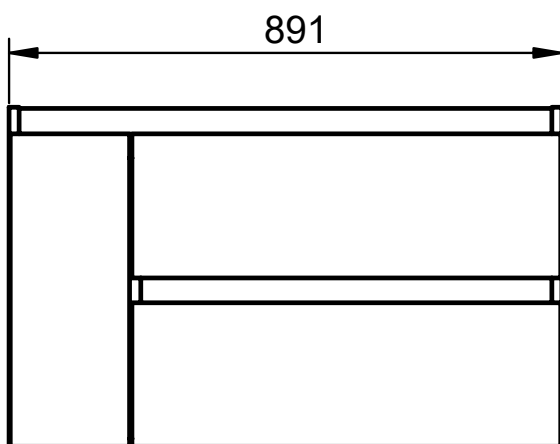

Vanity 2 drawers - 80cm L

Vanity 2 drawers · 100cm

Vanity 2 drawers - 100cm R

Vanity 2 drawers - 100cm L

Vanity 2 drawers · 120cm

Vanity 2 drawers - 120cm Twin

Vanity 2 drawers - 120cm R

Vanity 2 drawers · 120cm L

Vanity 80cm - 2 drawers L / 1 door

Vanity 80cm - 2 drawers R / 1 door

Vanity 90cm - 2 drawers L / 1 door

Vanity 90cm - 2 drawers R / 1 door

Vanity 100cm · 2 drawers L / 1 door

Vanity 100cm · 2 drawers R / 1 door

Vanity 2 drawers floorstanding · 80 cm

Vanity 3 drawers - 60cm

Vanity 3 drawers - 80cm

Vanity 3 drawers - 80cm R

Vanity 3 drawers - 80cm L

Vanity 3 drawers · 100cm

Vanity 3 drawers - 100cm R

Vanity 3 drawers - 100cm L

Vanity 6 drawers · 120cm

Vanity 2 doors - 60cm

Vanity 2 doors - 80cm

Vanity 20cm (R/L)

Vanity 30cm (R/L)

Vanity 2 drawers reduced depth · 60cm

Vanity 2 drawers reduced depth · 80cm

Vanity 3 drawers reduced depth · 60cm