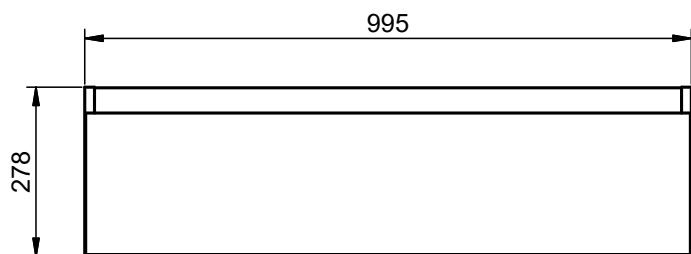

Depth 27cm

Combinations

*More options available

Vanity 1 drawer H40 · 60cm

Vanity 1 drawer H40 - 80cm

Vanity 1 drawer H40 - 100cm

Vanity 1 drawer H40 - 100cm R

Vanity 1 drawer H40 · 100cm L

Vanity 1 drawer - 60cm

Vanity 1 drawer - 70cm

Vanity 1 drawer - 80cm

Vanity 1 drawer - 80cm R

Vanity 1 drawer - 80cm L

Vanity 1 drawer - 100cm

Vanity 1 drawer - 100cm R

Vanity 1 drawer - 100cm L

Vanity 1 drawer - 120cm

Vanity 1 drawer - 120cm Twin

Vanity 1 drawer - 120cm R

Vanity 1 drawer - 120 cm L

Vanity 2 drawers - 60cm

Vanity 2 drawers - 70cm

Vanity 2 drawers - 80cm

Vanity 2 drawers - 80cm R