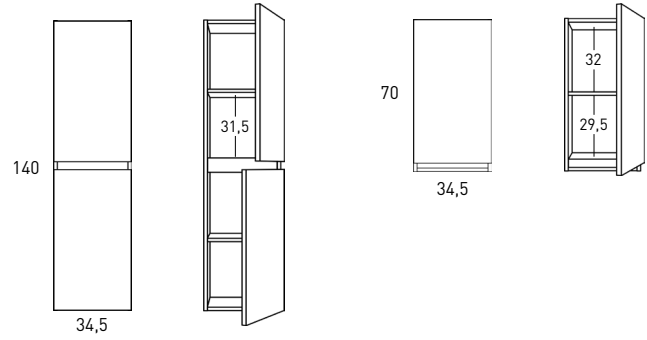

Crudo

Canela

Valenti

BOX DIMENSIONS

Vanity units

Depth 45cm

55

60-70-80-100-120

80

86

60-80-100

86

120

Vanity units

Depth 39,5cm

Storage units

Depth 27cm

Combinations

*More options available

Vanity 1 drawer H40 · 60cm

Vanity 1 drawer H40 - 80cm

Vanity 1 drawer H40 - 100cm

Vanity 1 drawer H40 - 100cm R

Vanity 1 drawer H40 · 100cm L

Vanity 1 drawer - 60cm

Vanity 1 drawer - 70cm

Vanity 1 drawer - 80cm

Vanity 1 drawer - 80cm R

Vanity 1 drawer - 80cm L

Vanity 1 drawer - 100cm

Vanity 1 drawer - 100cm R

Vanity 1 drawer - 100cm L