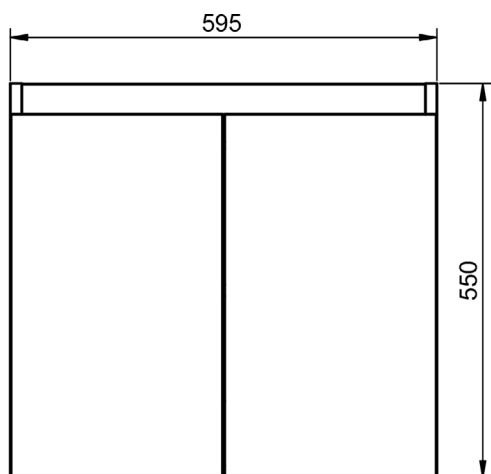

Crudo

Canela

Valenti

BOX DIMENSIONS

Vanity units

Depth 45cm

55

60-70-80-100-120

Vanity 80cm - 2 drawers L / 1 door

Vanity 80cm - 2 drawers R / 1 door

Vanity 90cm - 2 drawers L / 1 door

Vanity 90cm - 2 drawers R / 1 door

Vanity 100cm · 2 drawers L / 1 door

Vanity 100cm · 2 drawers R / 1 door

Vanity 2 drawers floorstanding · 80 cm

Vanity 3 drawers - 60cm

Vanity 3 drawers - 80cm

Vanity 3 drawers - 80cm R

Vanity 3 drawers - 80cm L

Vanity 3 drawers · 100cm

Vanity 3 drawers - 100cm R

Vanity 3 drawers - 100cm L

Vanity 6 drawers · 120cm

Vanity 2 doors - 60cm

Vanity 2 doors - 80cm

Vanity 20cm (R/L)

Vanity 30cm (R/L)

Vanity 2 drawers reduced depth · 60cm

Vanity 2 drawers reduced depth · 80cm

Vanity 3 drawers reduced depth · 60cm