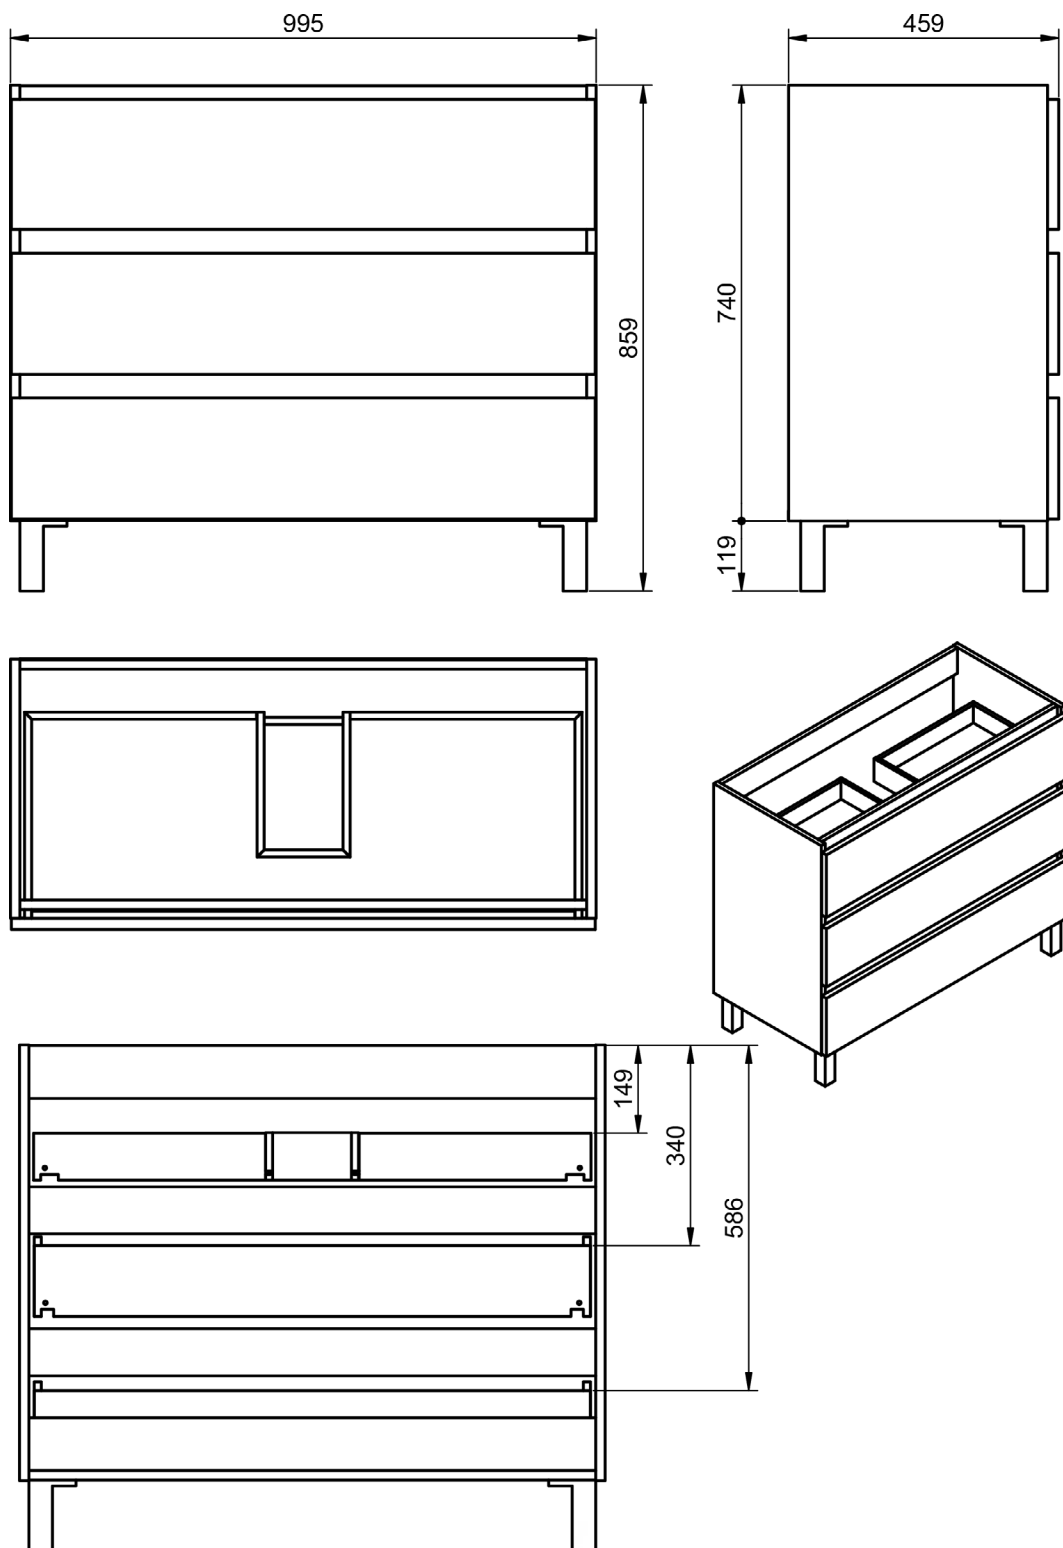

Vanity 2 drawers - 80cm L

Vanity 2 drawers · 100cm

Vanity 2 drawers - 100cm R

Vanity 2 drawers - 100cm L

Vanity 2 drawers · 120cm

Vanity 2 drawers - 120cm Twin

Vanity 2 drawers - 120cm R

Vanity 2 drawers · 120cm L

Vanity 80cm - 2 drawers L / 1 door

Vanity 80cm - 2 drawers R / 1 door

Vanity 90cm - 2 drawers L / 1 door

Vanity 90cm - 2 drawers R / 1 door

Vanity 100cm · 2 drawers L / 1 door

Vanity 100cm · 2 drawers R / 1 door

Vanity 2 drawers floorstanding · 80 cm

Vanity 3 drawers - 60cm

Vanity 3 drawers - 80cm

Vanity 3 drawers - 80cm R

Vanity 3 drawers - 80cm L

Vanity 3 drawers · 100cm

Vanity 3 drawers - 100cm R

Vanity 3 drawers - 100cm L

Vanity 6 drawers · 120cm

Vanity 2 doors - 60cm

Vanity 2 doors - 80cm

Vanity 20cm (R/L)

Vanity 30cm (R/L)

Vanity 2 drawers reduced depth · 60cm

Vanity 2 drawers reduced depth · 80cm

Vanity 3 drawers reduced depth · 60cm