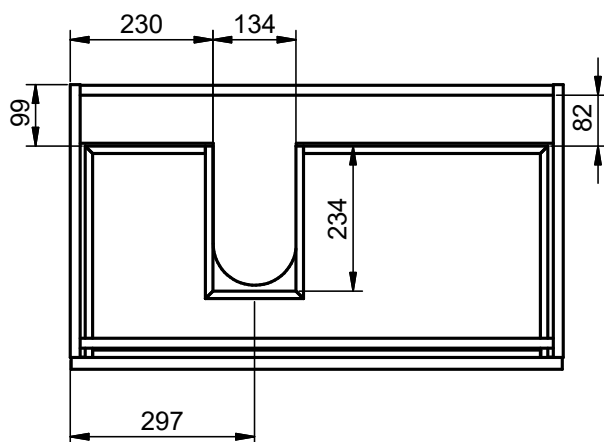

Crudo

Canela

Valenti

BOX DIMENSIONS

Vanity units

Depth 45cm

55

60-70-80-100-120

Depth 27cm

Combinations

*More options available

Vanity 1 drawer H40 · 60cm

Vanity 1 drawer H40 - 80cm

Vanity 1 drawer H40 - 100cm

Vanity 1 drawer H40 - 100cm R

Vanity 1 drawer H40 · 100cm L

Vanity 1 drawer - 60cm

Vanity 1 drawer - 70cm

Vanity 1 drawer - 80cm

Vanity 1 drawer - 80cm R

Vanity 1 drawer - 80cm L

Vanity 1 drawer - 100cm

Vanity 1 drawer - 100cm R

Vanity 1 drawer - 100cm L

Vanity 1 drawer - 120cm

Vanity 1 drawer - 120cm Twin

Vanity 1 drawer - 120cm R

Vanity 1 drawer - 120 cm L

Vanity 2 drawers - 60cm

Vanity 2 drawers - 70cm

Vanity 2 drawers - 80cm

Vanity 2 drawers - 80cm R