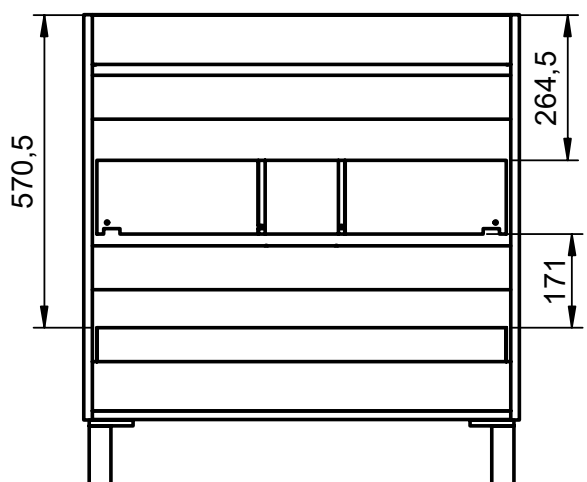

Vanity 2 drawers - 80cm L

Vanity 2 drawers · 100cm

Vanity 2 drawers - 100cm R

Vanity 2 drawers - 100cm L

Vanity 2 drawers · 120cm

Vanity 2 drawers - 120cm Twin

Vanity 2 drawers - 120cm R

Vanity 2 drawers · 120cm L

Vanity 80cm - 2 drawers L / 1 door

Vanity 80cm - 2 drawers R / 1 door

Vanity 90cm - 2 drawers L / 1 door

Vanity 90cm - 2 drawers R / 1 door

Vanity 100cm · 2 drawers L / 1 door

Vanity 100cm · 2 drawers R / 1 door

Vanity 2 drawers floorstanding · 80 cm

Vanity 3 drawers - 60cm

Vanity 3 drawers - 80cm

Vanity 3 drawers - 80cm R

Vanity 3 drawers - 80cm L

Vanity 3 drawers · 100cm

Vanity 3 drawers - 100cm R

Vanity 3 drawers - 100cm L

Vanity 6 drawers · 120cm

Vanity 2 doors - 60cm

Vanity 2 doors - 80cm

Vanity 20cm (R/L)

Vanity 30cm (R/L)

Vanity 2 drawers reduced depth · 60cm

Vanity 2 drawers reduced depth · 80cm

Vanity 3 drawers reduced depth · 60cm