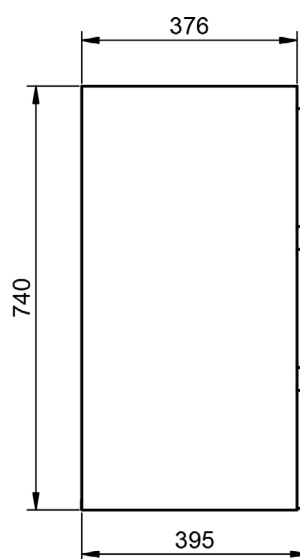

Crudo

Canela

Valenti

BOX DIMENSIONS

Vanity units

Depth 45cm

55

60-70-80-100-120

Vanity 80cm - 2 drawers L / 1 door

Vanity 80cm - 2 drawers R / 1 door

Vanity 90cm - 2 drawers L / 1 door

Vanity 90cm - 2 drawers R / 1 door

Vanity 100cm · 2 drawers L / 1 door

Vanity 100cm · 2 drawers R / 1 door

Vanity 2 drawers floorstanding · 80 cm

Vanity 3 drawers - 60cm

Vanity 3 drawers - 80cm

Vanity 3 drawers - 80cm R

Vanity 3 drawers - 80cm L

Vanity 3 drawers · 100cm

Vanity 3 drawers - 100cm R

Vanity 3 drawers - 100cm L

Vanity 6 drawers · 120cm

Vanity 2 doors - 60cm

Vanity 2 doors - 80cm

Vanity 20cm (R/L)

Vanity 30cm (R/L)

Vanity 2 drawers reduced depth · 60cm

Vanity 2 drawers reduced depth · 80cm

Vanity 3 drawers reduced depth · 60cm