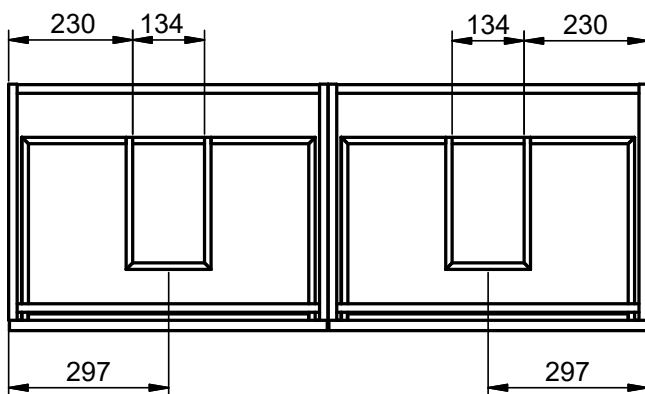

Vanity 80cm - 2 drawers L / 1 door

Vanity 80cm - 2 drawers R / 1 door

Vanity 90cm - 2 drawers L / 1 door

Vanity 90cm - 2 drawers R / 1 door

Vanity 100cm · 2 drawers L / 1 door

Vanity 100cm · 2 drawers R / 1 door

Vanity 2 drawers floorstanding · 80 cm

Vanity 3 drawers - 60cm

Vanity 3 drawers - 80cm

Vanity 3 drawers - 80cm R

Vanity 3 drawers - 80cm L

Vanity 3 drawers · 100cm

Vanity 3 drawers - 100cm R

Vanity 3 drawers - 100cm L

Vanity 6 drawers · 120cm

Vanity 2 doors - 60cm

Vanity 2 doors - 80cm

Vanity 20cm (R/L)

Vanity 30cm (R/L)

Vanity 2 drawers reduced depth · 60cm

Vanity 2 drawers reduced depth · 80cm

Vanity 3 drawers reduced depth · 60cm