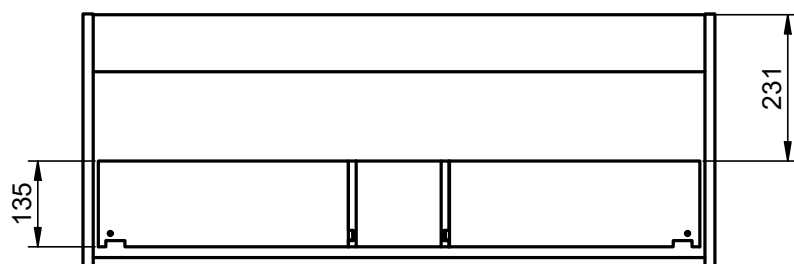

Crudo

Canela

Valenti

BOX DIMENSIONS

Vanity units

Depth 45cm

55

60-70-80-100-120

Depth 27cm

Combinations

*More options available

Vanity 1 drawer H40 · 60cm

Vanity 1 drawer H40 - 80cm

Vanity 1 drawer H40 - 100cm

Vanity 1 drawer H40 - 100cm R

Vanity 1 drawer H40 · 100cm L

Vanity 1 drawer - 60cm

Vanity 1 drawer - 70cm

Vanity 1 drawer - 80cm

Vanity 1 drawer - 80cm R

Vanity 1 drawer - 80cm L

Vanity 1 drawer - 100cm

Vanity 1 drawer - 100cm R

Vanity 1 drawer - 100cm L

Vanity 1 drawer - 120cm

Vanity 1 drawer - 120cm Twin

Vanity 1 drawer - 120cm R

Vanity 1 drawer - 120 cm L

Vanity 2 drawers - 60cm

Vanity 2 drawers - 70cm

Vanity 2 drawers - 80cm

Vanity 2 drawers - 80cm R