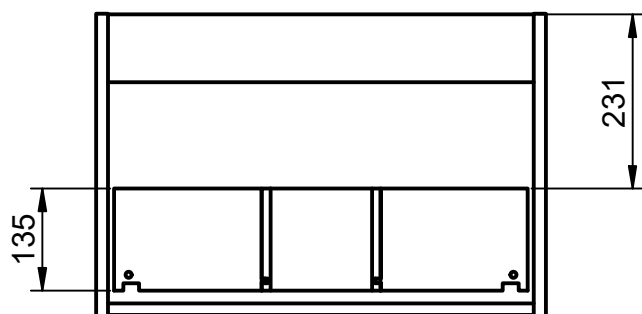

Crudo

Canela

Valenti

BOX DIMENSIONS

Vanity units

Depth 45cm

55

60-70-80-100-120

Depth 27cm

Combinations

*More options available

Vanity 1 drawer H40 · 60cm

Vanity 1 drawer H40 - 80cm

Vanity 1 drawer H40 - 100cm

Vanity 1 drawer H40 - 100cm R

Vanity 1 drawer H40 · 100cm L

Vanity 1 drawer - 60cm

Vanity 1 drawer - 70cm

Vanity 1 drawer - 80cm

Vanity 1 drawer - 80cm R

Vanity 1 drawer - 80cm L

Vanity 1 drawer - 100cm

Vanity 1 drawer - 100cm R

Vanity 1 drawer - 100cm L

Vanity 1 drawer - 120cm

Vanity 1 drawer - 120cm Twin

Vanity 1 drawer - 120cm R

Vanity 1 drawer - 120 cm L

Vanity 2 drawers - 60cm

Vanity 2 drawers - 70cm

Vanity 2 drawers - 80cm

Vanity 2 drawers - 80cm R