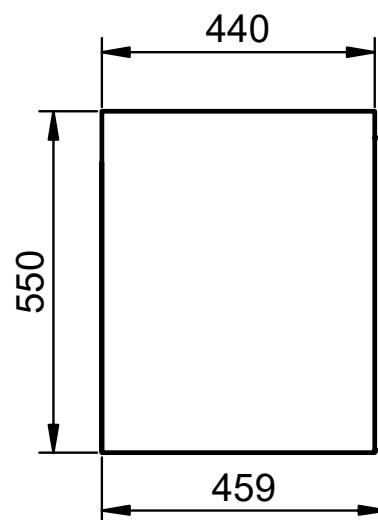

Vanity 2 drawers - 80cm L

Vanity 2 drawers · 100cm

Vanity 2 drawers - 100cm R

Vanity 2 drawers - 100cm L

Vanity 2 drawers · 120cm

Vanity 2 drawers - 120cm Twin

Vanity 2 drawers - 120cm R

Vanity 2 drawers · 120cm L

Vanity 80cm - 2 drawers L / 1 door

Vanity 80cm - 2 drawers R / 1 door

Vanity 90cm - 2 drawers L / 1 door

Vanity 90cm - 2 drawers R / 1 door

Vanity 100cm · 2 drawers L / 1 door

Vanity 100cm · 2 drawers R / 1 door

Vanity 2 drawers floorstanding · 80 cm

Vanity 3 drawers - 60cm

Vanity 3 drawers - 80cm

Vanity 3 drawers - 80cm R

Vanity 3 drawers - 80cm L

Vanity 3 drawers · 100cm

Vanity 3 drawers - 100cm R

Vanity 3 drawers - 100cm L

Vanity 6 drawers · 120cm

Vanity 2 doors - 60cm

Vanity 2 doors - 80cm

Vanity 20cm (R/L)

Vanity 30cm (R/L)

Vanity 2 drawers reduced depth · 60cm

Vanity 2 drawers reduced depth · 80cm

Vanity 3 drawers reduced depth · 60cm