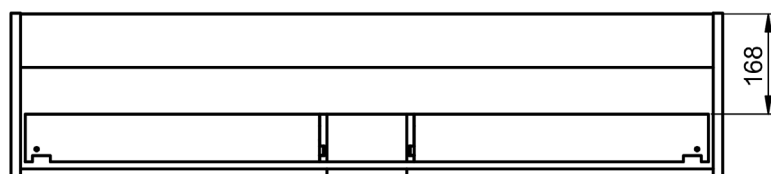

Depth 27cm

Combinations

*More options available

Vanity 1 drawer H40 · 60cm

Vanity 1 drawer H40 - 80cm

Vanity 1 drawer H40 - 100cm

Vanity 1 drawer H40 - 100cm R

Vanity 1 drawer H40 · 100cm L

Vanity 1 drawer - 60cm

Vanity 1 drawer - 70cm

Vanity 1 drawer - 80cm

Vanity 1 drawer - 80cm R

Vanity 1 drawer - 80cm L

Vanity 1 drawer - 100cm

Vanity 1 drawer - 100cm R

Vanity 1 drawer - 100cm L

Vanity 1 drawer - 120cm

Vanity 1 drawer - 120cm Twin

Vanity 1 drawer - 120cm R

Vanity 1 drawer - 120 cm L

Vanity 2 drawers - 60cm

Vanity 2 drawers - 70cm

Vanity 2 drawers - 80cm

Vanity 2 drawers - 80cm R