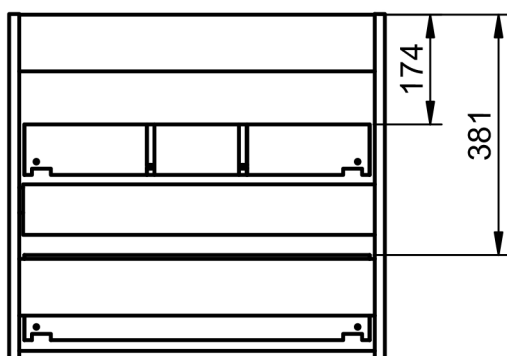

Vanity 2 drawers floorstanding · 80 cm

Vanity 3 drawers - 60cm

Vanity 3 drawers - 80cm

Vanity 3 drawers - 80cm R

Vanity 3 drawers - 80cm L

Vanity 3 drawers · 100cm

Vanity 3 drawers - 100cm R

Vanity 3 drawers - 100cm L

Vanity 6 drawers · 120cm

Vanity 2 doors - 60cm

Vanity 2 doors - 80cm

Vanity 20cm (R/L)

Vanity 30cm (R/L)

Vanity 2 drawers reduced depth · 60cm

Vanity 2 drawers reduced depth · 80cm

Vanity 3 drawers reduced depth · 60cm