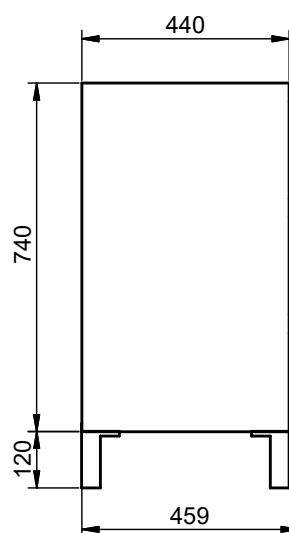

Vanity 1 drawer - 60cm

Vanity 1 drawer - 70cm

Vanity 1 drawer - 80cm

Vanity 1 drawer - 80cm R

Vanity 1 drawer - 80cm L

Vanity 1 drawer - 100cm

Vanity 1 drawer - 100cm R

Vanity 1 drawer - 100cm L

Vanity 80cm - 2 drawers L / 1 door

Vanity 80cm - 2 drawers R / 1 door

Vanity 90cm - 2 drawers L / 1 door

Vanity 90cm - 2 drawers R / 1 door

Vanity 100cm · 2 drawers L / 1 door

Vanity 100cm · 2 drawers R / 1 door

Vanity 2 drawers floorstanding · 80 cm

Vanity 3 drawers - 60cm

Vanity 3 drawers - 80cm

Vanity 3 drawers - 80cm R

Vanity 3 drawers - 80cm L

Vanity 3 drawers · 100cm

Vanity 3 drawers - 100cm R

Vanity 3 drawers - 100cm L

Vanity 6 drawers · 120cm

Vanity 2 doors - 60cm

Vanity 2 doors - 80cm

Vanity 20cm (R/L)

Vanity 30cm (R/L)

Vanity 2 drawers reduced depth · 60cm

Vanity 2 drawers reduced depth · 80cm

Vanity 3 drawers reduced depth · 60cm