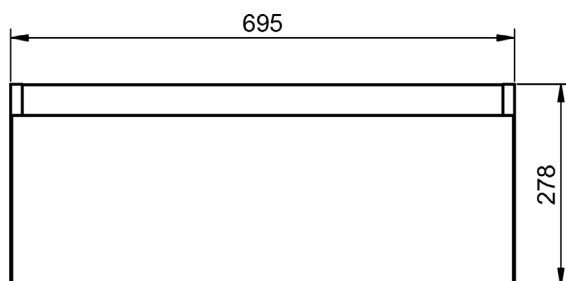

Crudo

Canela

Valenti

BOX DIMENSIONS

Vanity units

Depth 45cm

55

60-70-80-100-120

Depth 27cm

Combinations

*More options available

Vanity 1 drawer H40 · 60cm

Vanity 1 drawer H40 - 80cm

Vanity 1 drawer H40 - 100cm

Vanity 1 drawer H40 - 100cm R

Vanity 1 drawer H40 · 100cm L

Vanity 1 drawer - 60cm

Vanity 1 drawer - 70cm

Vanity 1 drawer - 80cm

Vanity 1 drawer - 80cm R

Vanity 1 drawer - 80cm L

Vanity 1 drawer - 100cm

Vanity 1 drawer - 100cm R

Vanity 1 drawer - 100cm L

Vanity 1 drawer - 120cm

Vanity 1 drawer - 120cm Twin

Vanity 1 drawer - 120cm R

Vanity 1 drawer - 120 cm L

Vanity 2 drawers - 60cm

Vanity 2 drawers - 70cm

Vanity 2 drawers - 80cm

Vanity 2 drawers - 80cm R