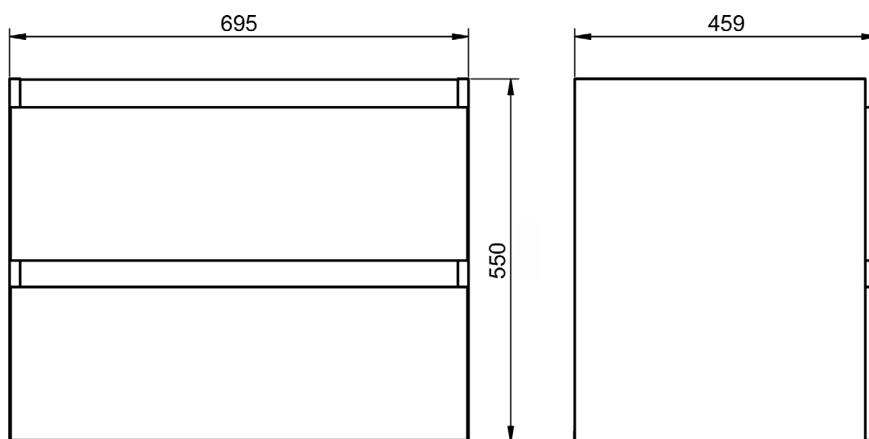

Crudo

Canela

Valenti

BOX DIMENSIONS

Vanity units

Depth 45cm

55

60-70-80-100-120

Vanity 1 drawer - 60cm

Vanity 1 drawer - 70cm

Vanity 1 drawer - 80cm

Vanity 1 drawer - 80cm R

Vanity 1 drawer - 80cm L

Vanity 1 drawer - 100cm

Vanity 1 drawer - 100cm R

Vanity 1 drawer - 100cm L

Vanity 1 drawer - 120cm

Vanity 1 drawer - 120cm Twin

Vanity 1 drawer - 120cm R

Vanity 1 drawer - 120 cm L

Vanity 2 drawers - 60cm

Vanity 2 drawers - 70cm

Vanity 2 drawers - 80cm

Vanity 2 drawers - 80cm R

Vanity 2 drawers - 80cm L

Vanity 2 drawers · 100cm

Vanity 2 drawers - 100cm R

Vanity 2 drawers - 100cm L

Vanity 2 drawers · 120cm

Vanity 2 drawers - 120cm Twin

Vanity 2 drawers - 120cm R

Vanity 2 drawers · 120cm L