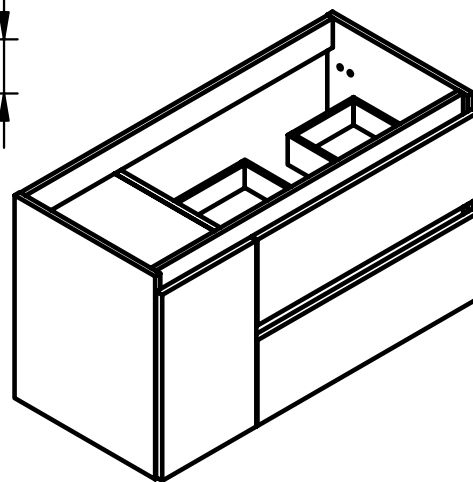

Crudo

Canela

Valenti

BOX DIMENSIONS

Vanity units

Depth 45cm

55

60-70-80-100-120

Vanity 2 drawers - 80cm L

Vanity 2 drawers · 100cm

Vanity 2 drawers - 100cm R

Vanity 2 drawers - 100cm L

Vanity 2 drawers · 120cm

Vanity 2 drawers - 120cm Twin

Vanity 2 drawers - 120cm R

Vanity 2 drawers · 120cm L

Vanity 80cm - 2 drawers L / 1 door

Vanity 80cm - 2 drawers R / 1 door

Vanity 90cm - 2 drawers L / 1 door

Vanity 90cm - 2 drawers R / 1 door

Vanity 100cm · 2 drawers L / 1 door

Vanity 100cm · 2 drawers R / 1 door

Vanity 2 drawers floorstanding · 80 cm

Vanity 3 drawers - 60cm

Vanity 3 drawers - 80cm

Vanity 3 drawers - 80cm R

Vanity 3 drawers - 80cm L

Vanity 3 drawers · 100cm

Vanity 3 drawers - 100cm R

Vanity 3 drawers - 100cm L