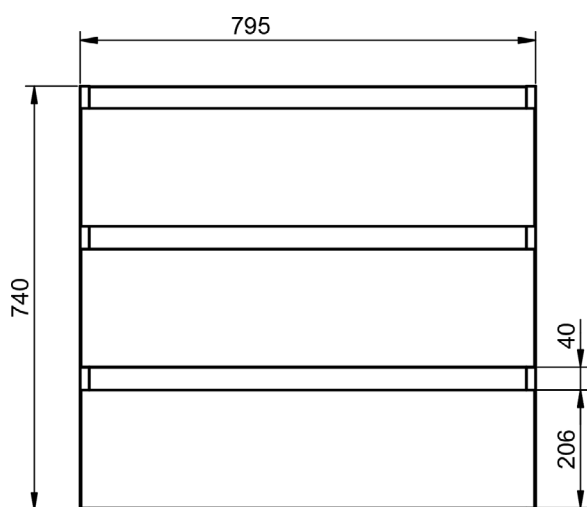

Vanity 3 drawers reduced depth · 80cm