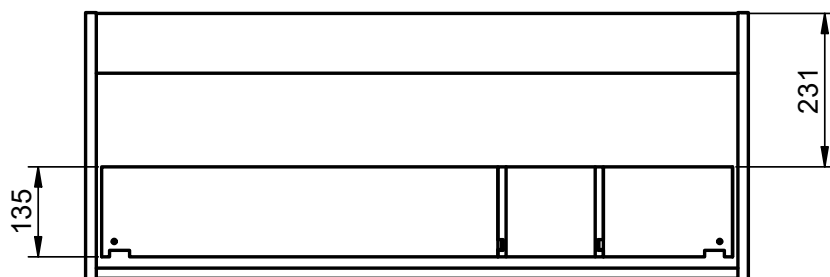

Crudo

Canela

Valenti

BOX DIMENSIONS

Vanity units

Depth 45cm

55

60-70-80-100-120

Depth 27cm

Combinations

*More options available

Vanity 1 drawer H40 · 60cm

Vanity 1 drawer H40 - 80cm

Vanity 1 drawer H40 - 100cm

Vanity 1 drawer H40 - 100cm R

Vanity 1 drawer H40 · 100cm L

Vanity 1 drawer - 60cm

Vanity 1 drawer - 70cm

Vanity 1 drawer - 80cm

Vanity 1 drawer - 80cm R

Vanity 1 drawer - 80cm L

Vanity 1 drawer - 100cm

Vanity 1 drawer - 100cm R

Vanity 1 drawer - 100cm L

Vanity 1 drawer - 120cm

Vanity 1 drawer - 120cm Twin

Vanity 1 drawer - 120cm R

Vanity 1 drawer - 120 cm L

Vanity 2 drawers - 60cm

Vanity 2 drawers - 70cm

Vanity 2 drawers - 80cm

Vanity 2 drawers - 80cm R