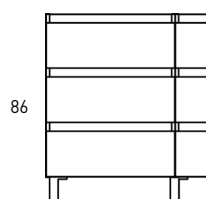

BOX TECHNICAL

- Sides: 16mm laminate particle board
- Fronts: 19 mm laminate particle board
- Finish: High gloss lacquered and laminates
- Hanger: Scarpi 4
- Legs: ABS

Soft-Close system

Partial-extraction drawer

Textil drawer

Antibacterial lacquer

BOX FINISHES

High gloss lacquered and laminate:

BOX DIMENSIONS

Vanity units

Depth 45cm

55

60-70-80-100-120

55

60-80

55

80-90-100

*Opción derecha/izquierda

40

60-70-80-100-120

86

80

86

60-80-100

86

120