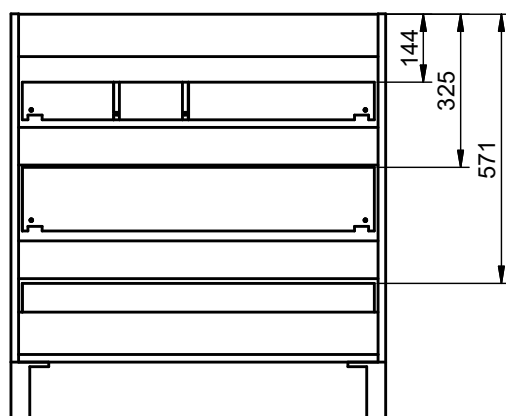

Vanity 80cm - 2 drawers L / 1 door

Vanity 80cm - 2 drawers R / 1 door

Vanity 90cm - 2 drawers L / 1 door

Vanity 90cm - 2 drawers R / 1 door

Vanity 100cm · 2 drawers L / 1 door

Vanity 100cm · 2 drawers R / 1 door

Vanity 2 drawers floorstanding · 80 cm

Vanity 3 drawers - 60cm

Vanity 3 drawers - 80cm

Vanity 3 drawers - 80cm R

Vanity 3 drawers - 80cm L

Vanity 3 drawers · 100cm

Vanity 3 drawers - 100cm R

Vanity 3 drawers - 100cm L

Vanity 6 drawers · 120cm

Vanity 2 doors - 60cm

Vanity 2 doors - 80cm

Vanity 20cm (R/L)

Vanity 30cm (R/L)

Vanity 2 drawers reduced depth · 60cm

Vanity 2 drawers reduced depth · 80cm

Vanity 3 drawers reduced depth · 60cm