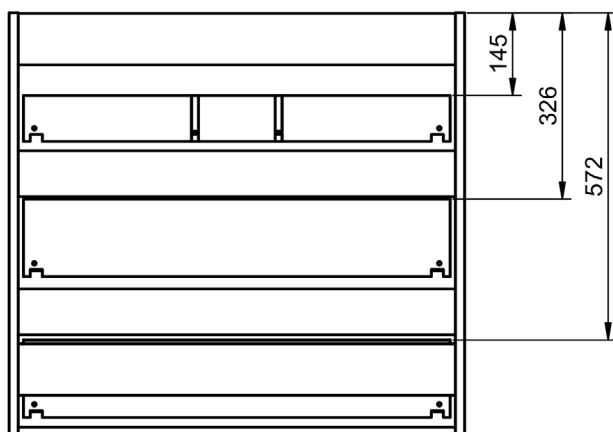

Vanity 3 drawers reduced depth · 80cm