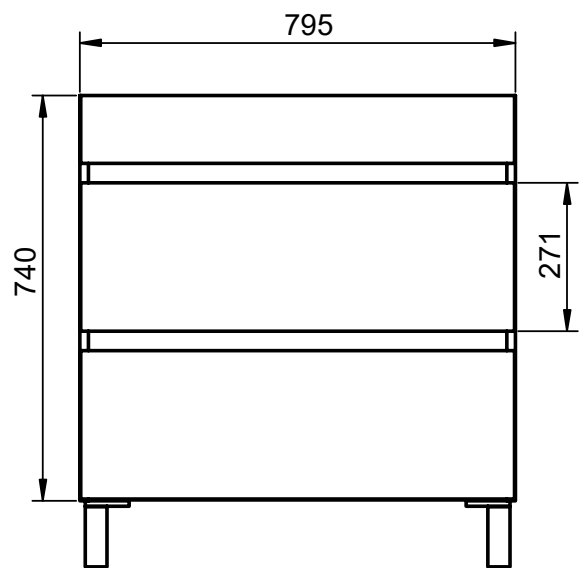

Vanity 2 drawers - 80cm L

Vanity 2 drawers · 100cm

Vanity 2 drawers - 100cm R

Vanity 2 drawers - 100cm L

Vanity 2 drawers · 120cm

Vanity 2 drawers - 120cm Twin

Vanity 2 drawers - 120cm R

Vanity 2 drawers · 120cm L

Vanity 80cm - 2 drawers L / 1 door

Vanity 80cm - 2 drawers R / 1 door

Vanity 90cm - 2 drawers L / 1 door

Vanity 90cm - 2 drawers R / 1 door

Vanity 100cm · 2 drawers L / 1 door

Vanity 100cm · 2 drawers R / 1 door

Vanity 2 drawers floorstanding · 80 cm

Vanity 3 drawers - 60cm

Vanity 3 drawers - 80cm

Vanity 3 drawers - 80cm R

Vanity 3 drawers - 80cm L

Vanity 3 drawers · 100cm

Vanity 3 drawers - 100cm R

Vanity 3 drawers - 100cm L

Vanity 6 drawers · 120cm

Vanity 2 doors - 60cm

Vanity 2 doors - 80cm

Vanity 20cm (R/L)

Vanity 30cm (R/L)

Vanity 2 drawers reduced depth · 60cm

Vanity 2 drawers reduced depth · 80cm

Vanity 3 drawers reduced depth · 60cm