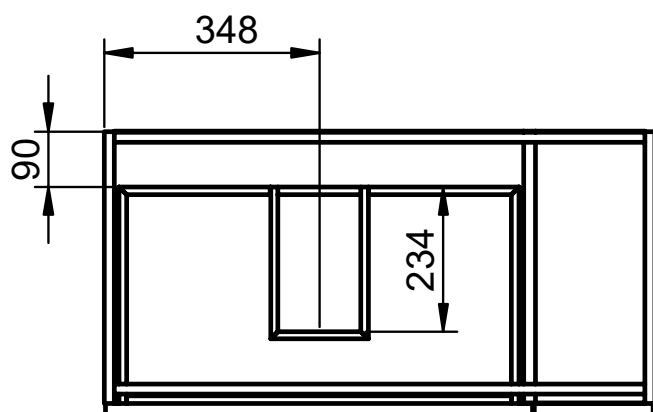

Crudo

Canela

Valenti

BOX DIMENSIONS

Vanity units

Depth 45cm

55

60-70-80-100-120

Vanity 2 drawers - 80cm L

Vanity 2 drawers · 100cm

Vanity 2 drawers - 100cm R

Vanity 2 drawers - 100cm L

Vanity 2 drawers · 120cm

Vanity 2 drawers - 120cm Twin

Vanity 2 drawers - 120cm R

Vanity 2 drawers · 120cm L

Vanity 80cm - 2 drawers L / 1 door

Vanity 80cm - 2 drawers R / 1 door

Vanity 90cm - 2 drawers L / 1 door

Vanity 90cm - 2 drawers R / 1 door

Vanity 100cm · 2 drawers L / 1 door

Vanity 100cm · 2 drawers R / 1 door