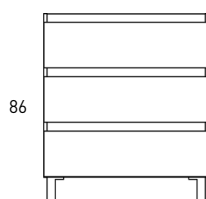

86

60-80-100