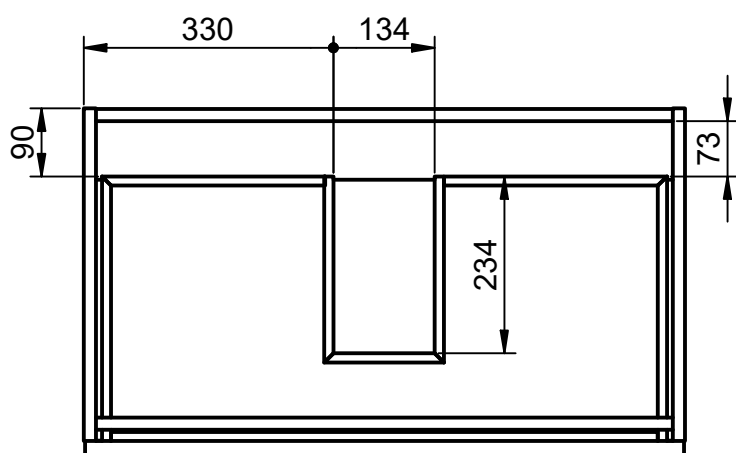

Crudo

Canela

Valenti

BOX DIMENSIONS

Vanity units

Depth 45cm

55

60-70-80-100-120

Depth 27cm

Combinations

*More options available

Vanity 1 drawer H40 · 60cm

Vanity 1 drawer H40 - 80cm

Vanity 1 drawer H40 - 100cm

Vanity 1 drawer H40 - 100cm R

Vanity 1 drawer H40 · 100cm L

Vanity 1 drawer - 60cm

Vanity 1 drawer - 70cm

Vanity 1 drawer - 80cm

Vanity 1 drawer - 80cm R

Vanity 1 drawer - 80cm L

Vanity 1 drawer - 100cm

Vanity 1 drawer - 100cm R

Vanity 1 drawer - 100cm L