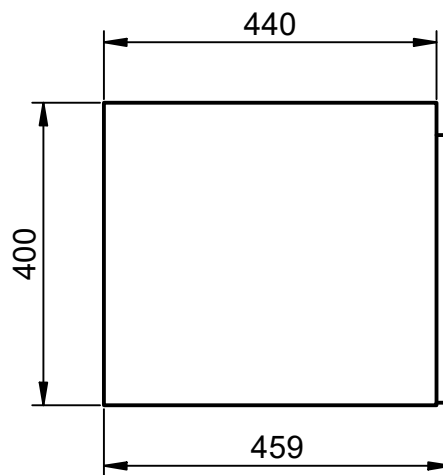

Crudo

Canela

Valenti

BOX DIMENSIONS

Vanity units

Depth 45cm

55

60-70-80-100-120

Depth 27cm

Combinations

*More options available

Vanity 1 drawer H40 · 60cm

Vanity 1 drawer H40 - 80cm

Vanity 1 drawer H40 - 100cm

Vanity 1 drawer H40 - 100cm R

Vanity 1 drawer H40 · 100cm L

Vanity 1 drawer - 60cm

Vanity 1 drawer - 70cm

Vanity 1 drawer - 80cm

Vanity 1 drawer - 80cm R

Vanity 1 drawer - 80cm L

Vanity 1 drawer - 100cm

Vanity 1 drawer - 100cm R

Vanity 1 drawer - 100cm L

Vanity 1 drawer - 120cm

Vanity 1 drawer - 120cm Twin

Vanity 1 drawer - 120cm R

Vanity 1 drawer - 120 cm L

Vanity 2 drawers - 60cm

Vanity 2 drawers - 70cm

Vanity 2 drawers - 80cm

Vanity 2 drawers - 80cm R