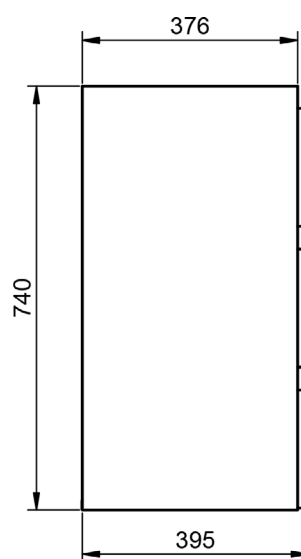

Vanity 3 drawers reduced depth · 80cm