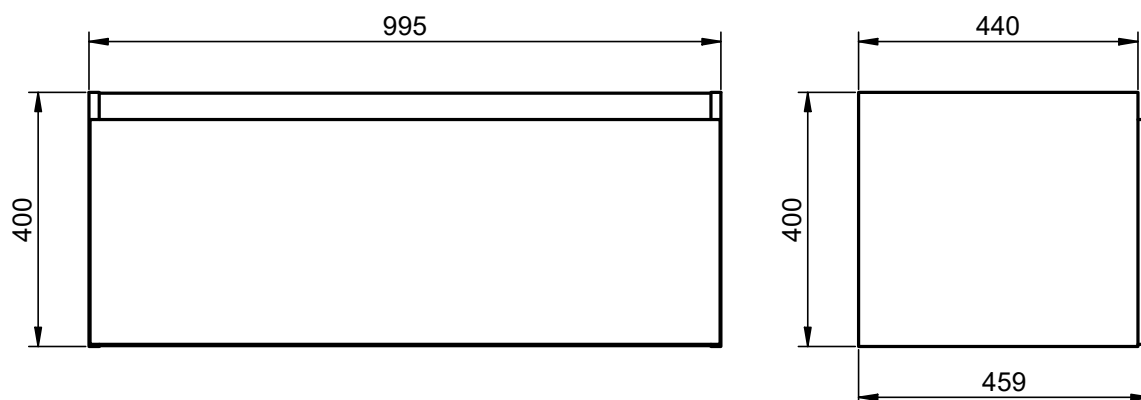

Crudo

Canela

Valenti

BOX DIMENSIONS

Vanity units

Depth 45cm

55

60-70-80-100-120

Depth 27cm

Combinations

*More options available

Vanity 1 drawer H40 · 60cm

Vanity 1 drawer H40 - 80cm

Vanity 1 drawer H40 - 100cm

Vanity 1 drawer H40 - 100cm R

Vanity 1 drawer H40 · 100cm L

Vanity 1 drawer - 60cm

Vanity 1 drawer - 70cm

Vanity 1 drawer - 80cm

Vanity 1 drawer - 80cm R

Vanity 1 drawer - 80cm L

Vanity 1 drawer - 100cm

Vanity 1 drawer - 100cm R

Vanity 1 drawer - 100cm L