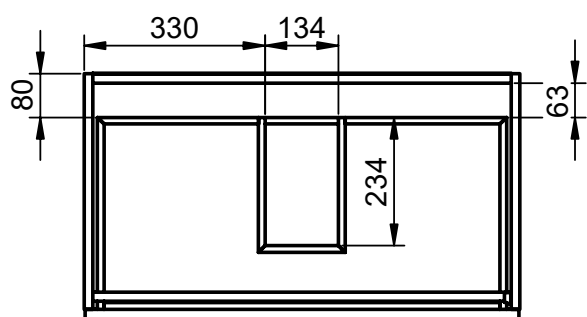

Crudo

Canela

Valenti

BOX DIMENSIONS

Vanity units

Depth 45cm

55

60-70-80-100-120

Vanity 2 drawers - 80cm L

Vanity 2 drawers · 100cm

Vanity 2 drawers - 100cm R

Vanity 2 drawers - 100cm L

Vanity 2 drawers · 120cm

Vanity 2 drawers - 120cm Twin

Vanity 2 drawers - 120cm R

Vanity 2 drawers · 120cm L

Vanity 80cm - 2 drawers L / 1 door

Vanity 80cm - 2 drawers R / 1 door

Vanity 90cm - 2 drawers L / 1 door

Vanity 90cm - 2 drawers R / 1 door

Vanity 100cm · 2 drawers L / 1 door

Vanity 100cm · 2 drawers R / 1 door

Vanity 2 drawers floorstanding · 80 cm

Vanity 3 drawers - 60cm

Vanity 3 drawers - 80cm

Vanity 3 drawers - 80cm R

Vanity 3 drawers - 80cm L

Vanity 3 drawers · 100cm

Vanity 3 drawers - 100cm R

Vanity 3 drawers - 100cm L