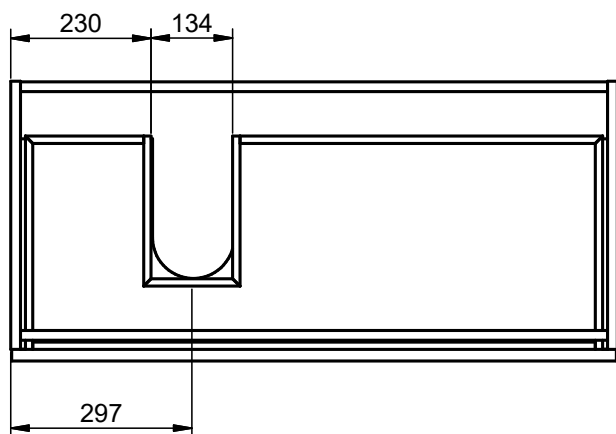

Depth 27cm

Combinations

*More options available

Vanity 1 drawer H40 · 60cm

Vanity 1 drawer H40 - 80cm

Vanity 1 drawer H40 - 100cm

Vanity 1 drawer H40 - 100cm R

Vanity 1 drawer H40 · 100cm L

Vanity 1 drawer - 60cm

Vanity 1 drawer - 70cm

Vanity 1 drawer - 80cm

Vanity 1 drawer - 80cm R

Vanity 1 drawer - 80cm L

Vanity 1 drawer - 100cm

Vanity 1 drawer - 100cm R

Vanity 1 drawer - 100cm L

Vanity 1 drawer - 120cm

Vanity 1 drawer - 120cm Twin

Vanity 1 drawer - 120cm R

Vanity 1 drawer - 120 cm L

Vanity 2 drawers - 60cm

Vanity 2 drawers - 70cm

Vanity 2 drawers - 80cm

Vanity 2 drawers - 80cm R

Vanity 2 drawers - 80cm L

Vanity 2 drawers · 100cm

Vanity 2 drawers - 100cm R

Vanity 2 drawers - 100cm L

Vanity 2 drawers · 120cm

Vanity 2 drawers - 120cm Twin

Vanity 2 drawers - 120cm R

Vanity 2 drawers · 120cm L