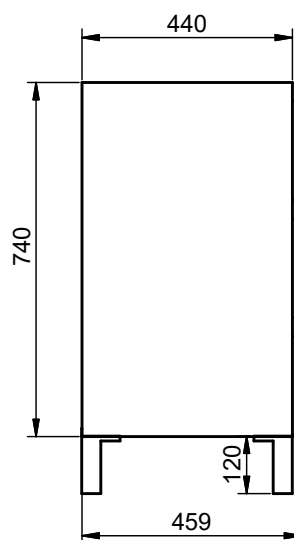

Vanity 2 drawers - 80cm L

Vanity 2 drawers · 100cm

Vanity 2 drawers - 100cm R

Vanity 2 drawers - 100cm L

Vanity 2 drawers · 120cm

Vanity 2 drawers - 120cm Twin

Vanity 2 drawers - 120cm R

Vanity 2 drawers · 120cm L

Vanity 80cm - 2 drawers L / 1 door

Vanity 80cm - 2 drawers R / 1 door

Vanity 90cm - 2 drawers L / 1 door

Vanity 90cm - 2 drawers R / 1 door

Vanity 100cm · 2 drawers L / 1 door

Vanity 100cm · 2 drawers R / 1 door

Vanity 2 drawers floorstanding · 80 cm

Vanity 3 drawers - 60cm

Vanity 3 drawers - 80cm

Vanity 3 drawers - 80cm R

Vanity 3 drawers - 80cm L

Vanity 3 drawers · 100cm

Vanity 3 drawers - 100cm R

Vanity 3 drawers - 100cm L

Vanity 6 drawers · 120cm

Vanity 2 doors - 60cm

Vanity 2 doors - 80cm

Vanity 20cm (R/L)

Vanity 30cm (R/L)

Vanity 2 drawers reduced depth · 60cm

Vanity 2 drawers reduced depth · 80cm

Vanity 3 drawers reduced depth · 60cm