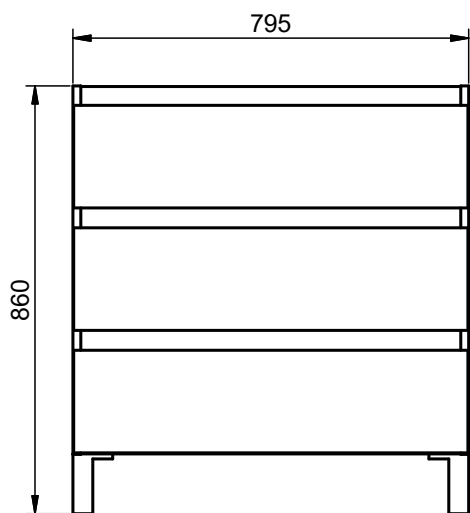

Vanity 2 drawers - 80cm L

Vanity 2 drawers · 100cm

Vanity 2 drawers - 100cm R

Vanity 2 drawers - 100cm L

Vanity 2 drawers · 120cm

Vanity 2 drawers - 120cm Twin

Vanity 2 drawers - 120cm R

Vanity 2 drawers · 120cm L

Vanity 80cm - 2 drawers L / 1 door

Vanity 80cm - 2 drawers R / 1 door

Vanity 90cm - 2 drawers L / 1 door

Vanity 90cm - 2 drawers R / 1 door

Vanity 100cm · 2 drawers L / 1 door

Vanity 100cm · 2 drawers R / 1 door

Vanity 2 drawers floorstanding · 80 cm

Vanity 3 drawers - 60cm

Vanity 3 drawers - 80cm

Vanity 3 drawers - 80cm R

Vanity 3 drawers - 80cm L

Vanity 3 drawers · 100cm

Vanity 3 drawers - 100cm R

Vanity 3 drawers - 100cm L

Vanity 6 drawers · 120cm

Vanity 2 doors - 60cm

Vanity 2 doors - 80cm

Vanity 20cm (R/L)

Vanity 30cm (R/L)

Vanity 2 drawers reduced depth · 60cm

Vanity 2 drawers reduced depth · 80cm

Vanity 3 drawers reduced depth · 60cm