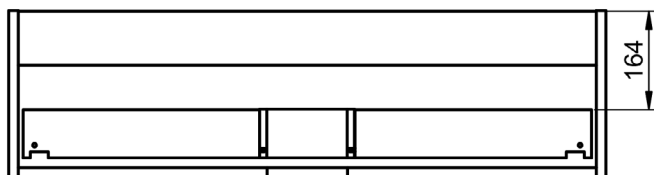

Depth 27cm

Combinations

*More options available

Vanity 1 drawer H40 · 60cm

Vanity 1 drawer H40 - 80cm

Vanity 1 drawer H40 - 100cm

Vanity 1 drawer H40 - 100cm R

Vanity 1 drawer H40 · 100cm L

Vanity 1 drawer - 60cm

Vanity 1 drawer - 70cm

Vanity 1 drawer - 80cm

Vanity 1 drawer - 80cm R

Vanity 1 drawer - 80cm L

Vanity 1 drawer - 100cm

Vanity 1 drawer - 100cm R

Vanity 1 drawer - 100cm L

Vanity 1 drawer - 120cm

Vanity 1 drawer - 120cm Twin

Vanity 1 drawer - 120cm R

Vanity 1 drawer - 120 cm L

Vanity 2 drawers - 60cm

Vanity 2 drawers - 70cm

Vanity 2 drawers - 80cm

Vanity 2 drawers - 80cm R