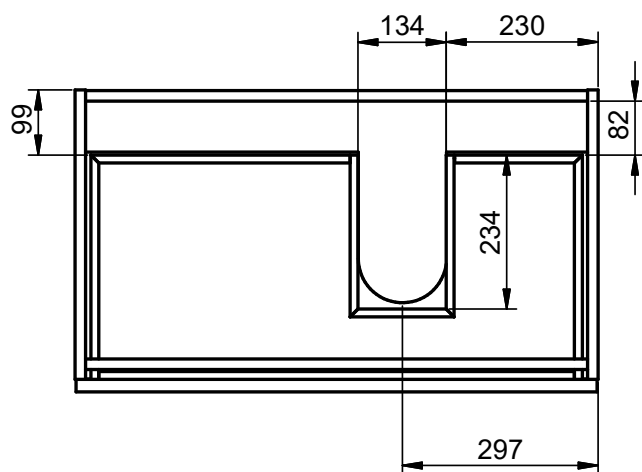

Crudo

Canela

Valenti

BOX DIMENSIONS

Vanity units

Depth 45cm

55

60-70-80-100-120

Depth 27cm

Combinations

*More options available

Vanity 1 drawer H40 · 60cm

Vanity 1 drawer H40 - 80cm

Vanity 1 drawer H40 - 100cm

Vanity 1 drawer H40 - 100cm R

Vanity 1 drawer H40 · 100cm L

Vanity 1 drawer - 60cm

Vanity 1 drawer - 70cm

Vanity 1 drawer - 80cm

Vanity 1 drawer - 80cm R

Vanity 1 drawer - 80cm L

Vanity 1 drawer - 100cm

Vanity 1 drawer - 100cm R

Vanity 1 drawer - 100cm L

Vanity 1 drawer - 120cm

Vanity 1 drawer - 120cm Twin

Vanity 1 drawer - 120cm R

Vanity 1 drawer - 120 cm L

Vanity 2 drawers - 60cm

Vanity 2 drawers - 70cm

Vanity 2 drawers - 80cm

Vanity 2 drawers - 80cm R