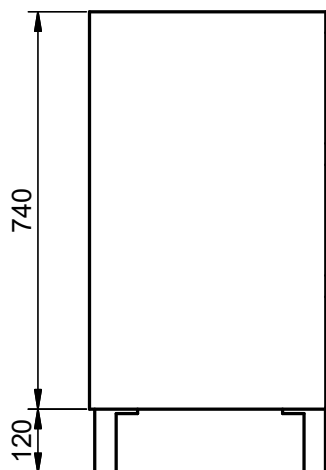

Vanity 2 drawers - 80cm L

Vanity 2 drawers · 100cm

Vanity 2 drawers - 100cm R

Vanity 2 drawers - 100cm L

Vanity 2 drawers · 120cm

Vanity 2 drawers - 120cm Twin

Vanity 2 drawers - 120cm R

Vanity 2 drawers · 120cm L

Vanity 80cm - 2 drawers L / 1 door

Vanity 80cm - 2 drawers R / 1 door

Vanity 90cm - 2 drawers L / 1 door

Vanity 90cm - 2 drawers R / 1 door

Vanity 100cm · 2 drawers L / 1 door

Vanity 100cm · 2 drawers R / 1 door

Vanity 2 drawers floorstanding · 80 cm

Vanity 3 drawers - 60cm

Vanity 3 drawers - 80cm

Vanity 3 drawers - 80cm R

Vanity 3 drawers - 80cm L

Vanity 3 drawers · 100cm

Vanity 3 drawers - 100cm R

Vanity 3 drawers - 100cm L

Vanity 6 drawers · 120cm

Vanity 2 doors - 60cm

Vanity 2 doors - 80cm

Vanity 20cm (R/L)

Vanity 30cm (R/L)

Vanity 2 drawers reduced depth · 60cm

Vanity 2 drawers reduced depth · 80cm

Vanity 3 drawers reduced depth · 60cm