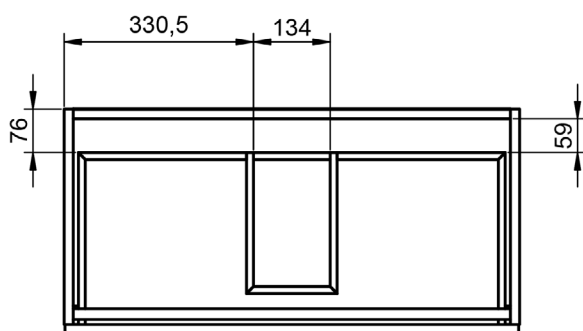

Vanity 3 drawers reduced depth · 80cm