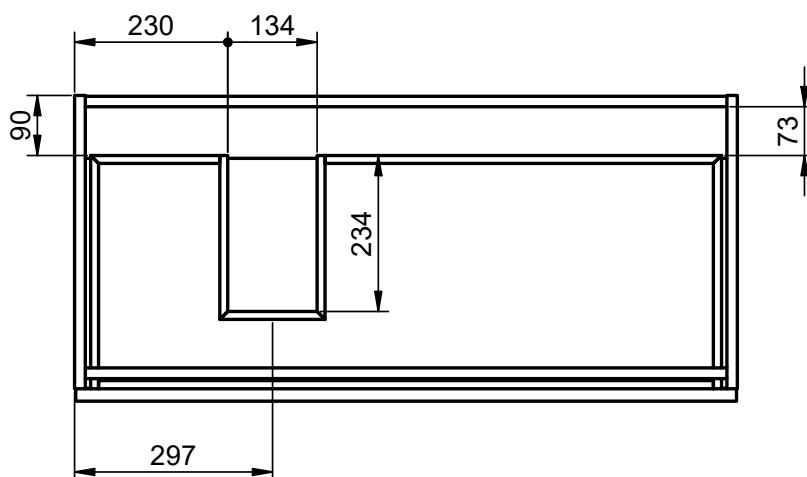

Crudo

Canela

Valenti

BOX DIMENSIONS

Vanity units

Depth 45cm

55

60-70-80-100-120

Depth 27cm

Combinations

*More options available

Vanity 1 drawer H40 · 60cm

Vanity 1 drawer H40 - 80cm

Vanity 1 drawer H40 - 100cm

Vanity 1 drawer H40 - 100cm R

Vanity 1 drawer H40 · 100cm L

Vanity 1 drawer - 60cm

Vanity 1 drawer - 70cm

Vanity 1 drawer - 80cm

Vanity 1 drawer - 80cm R

Vanity 1 drawer - 80cm L

Vanity 1 drawer - 100cm

Vanity 1 drawer - 100cm R

Vanity 1 drawer - 100cm L