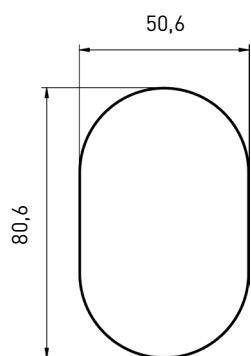

LOIRA TECHNICAL

| | |
|------------------|----------|
| Material: | Glass |
| Frame: | Metallic |
| Frame thickness: | 6cm |
| Fixings: | Included |

LOIRA FINISHES

LOIRA DIMENSIONS

LOIRA FITTING