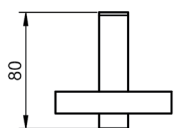

KEY FEATURES

Fitting: Neither drilling nor fixings need

Finishes: Cromado / Negro Mate / Blanco Mate

Compatible with: Kyoto / Vision / Scala / Granada / Box / Bondi / Arco / Decor

TECHNICAL

FINISHES

Blanco

Cromo