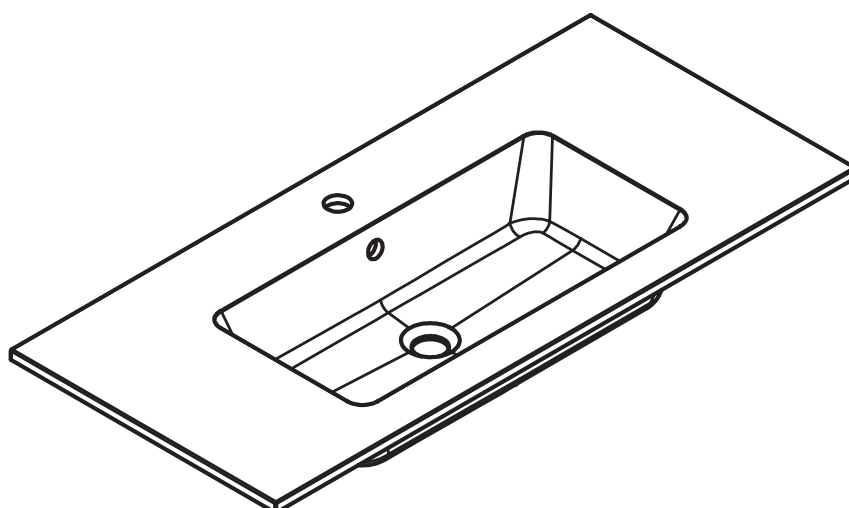

HASVIK
TECHNICAL

HASVIK TECHNICAL

Material: Mineral marble

Finish: Matt

Bowl depth: 14.3cm

Washbasin thickness: 1.5cm

Bowl width 48cm:

Basin:

- 60cm

R/L hand basin:

- 100cm
- 120cm

Twin basin:

- 120cm
- 140cm
- 160cm

Bowl width 58cm:

Basin:

- 80cm
- 100cm
- 120cm
- 200cm

R/L hand basin:

- 140cm
- 160cm

HASVIK DIMENSIONS

60cm

80cm

100cm L

100cm R

120cm twin

120cm R

120cm L (58)

120cm R (58)

140cm L

140cm R

140cm twin

160cm L

160cm R