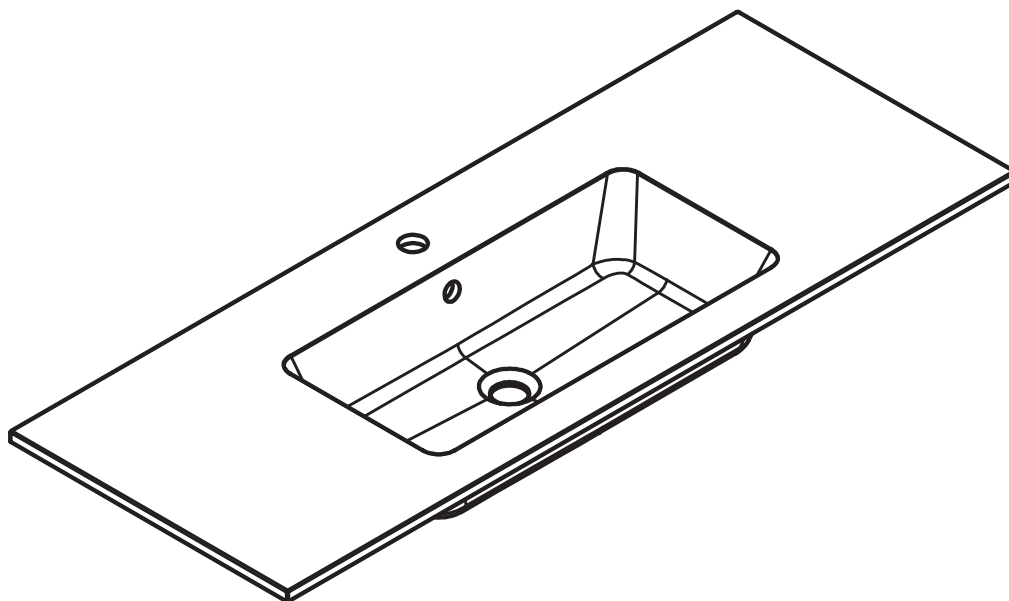

HASVIK
TECHNICAL

HASVIK TECHNICAL

Material: Mineral marble

Finish: Matt

Bowl depth: 14.3cm

Washbasin thickness: 1.5cm

Bowl width 48cm:

Basin:

- 60cm

R/L hand basin:

- 100cm
- 120cm

Twin basin:

- 120cm
- 140cm
- 160cm

Bowl width 58cm:

Basin:

- 80cm
- 100cm
- 120cm
- 200cm

R/L hand basin:

- 140cm
- 160cm

HASVIK DIMENSIONS

60cm

80cm

100cm L

100cm R

120cm twin

120cm R

120cm L (58)

120cm R (58)

140cm L

140cm R

140cm twin

160cm L

160cm R