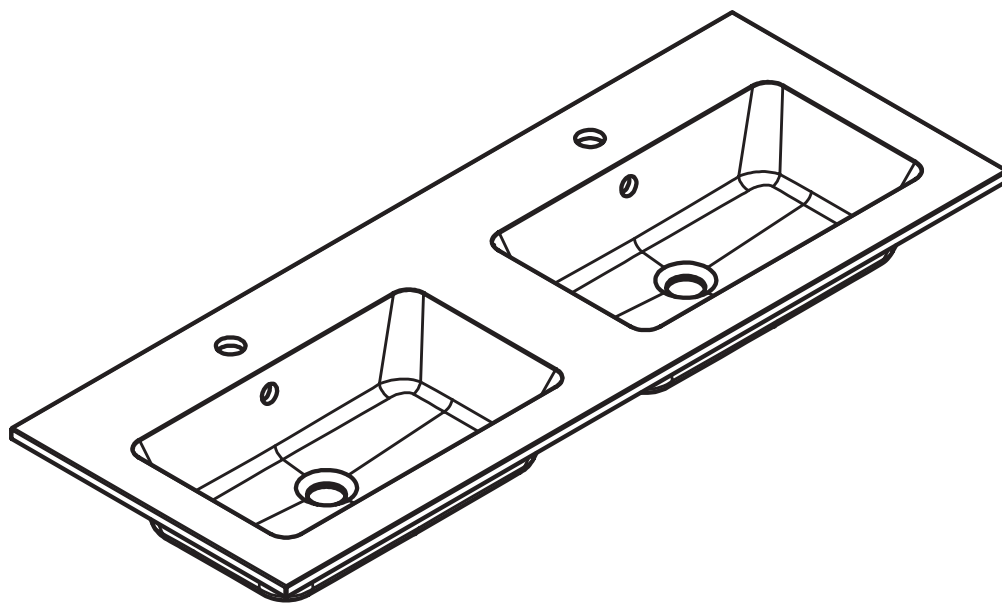

HASVIK
TECHNICAL

HASVIK TECHNICAL

Material: Mineral marble

Finish: Matt

Bowl depth: 14.3cm

Washbasin thickness: 1.5cm

Bowl width 48cm:

Basin:

- 60cm

R/L hand basin:

- 100cm
- 120cm

Twin basin:

- 120cm
- 140cm
- 160cm

Bowl width 58cm:

Basin:

- 80cm
- 100cm
- 120cm
- 200cm

R/L hand basin:

- 140cm
- 160cm

HASVIK DIMENSIONS

60cm

80cm

100cm L

100cm R

120cm twin

120cm R

120cm L (58)

120cm R (58)

140cm L

140cm R

140cm twin

160cm L

160cm R