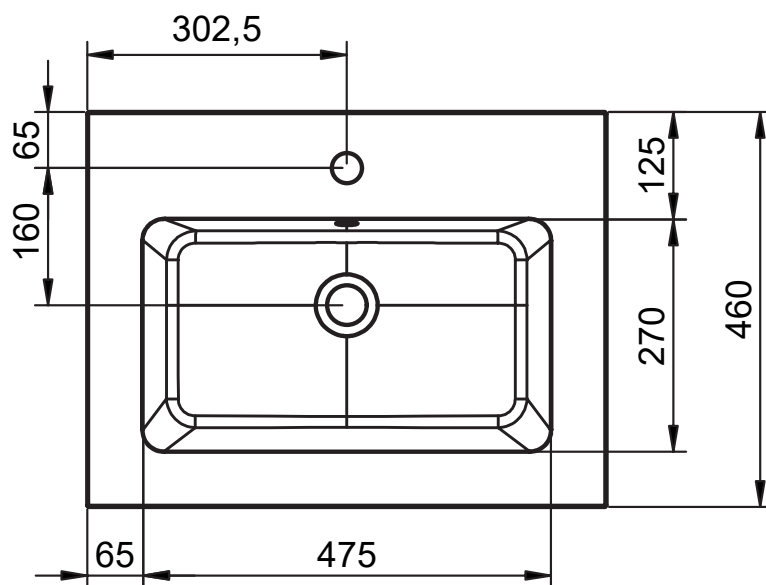

HASVIK
TECHNICAL

HASVIK TECHNICAL

Material: Mineral marble

Finish: Matt

Bowl depth: 14.3cm

Washbasin thickness: 1.5cm

Bowl width 48cm:

Basin:

- 60cm

R/L hand basin:

- 100cm
- 120cm

Twin basin:

- 120cm
- 140cm
- 160cm

Bowl width 58cm:

Basin:

- 80cm
- 100cm
- 120cm
- 200cm

R/L hand basin:

- 140cm
- 160cm

HASVIK DIMENSIONS

60cm

80cm

100cm L

100cm R

120cm twin

120cm R

120cm L (58)

120cm R (58)

140cm L

140cm R

140cm twin

160cm L

160cm R