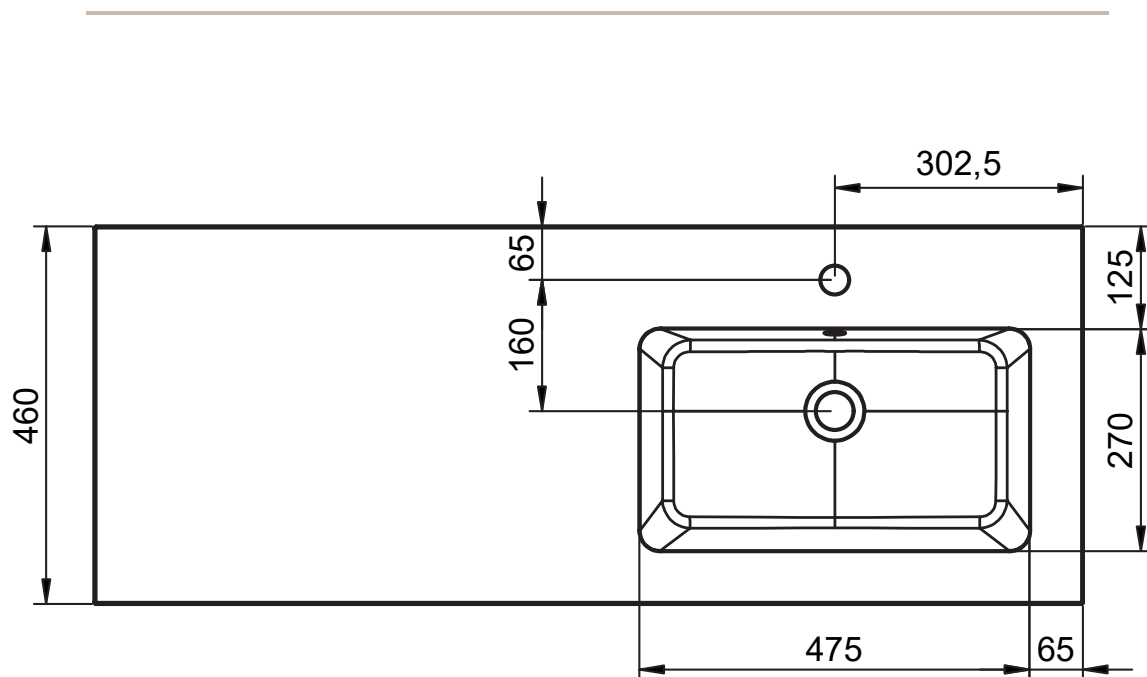

HASVIK
TECHNICAL

HASVIK TECHNICAL

Material: Mineral marble

Finish: Matt

Bowl depth: 14.3cm

Washbasin thickness: 1.5cm

Bowl width 48cm:

Basin:

- 60cm

R/L hand basin:

- 100cm
- 120cm

Twin basin:

- 120cm
- 140cm
- 160cm

Bowl width 58cm:

Basin:

- 80cm
- 100cm
- 120cm
- 200cm

R/L hand basin:

- 140cm
- 160cm

HASVIK DIMENSIONS

60cm

80cm

100cm L

100cm R

120cm twin

120cm R

120cm L (58)

120cm R (58)

140cm L

140cm R

140cm twin

160cm L

160cm R