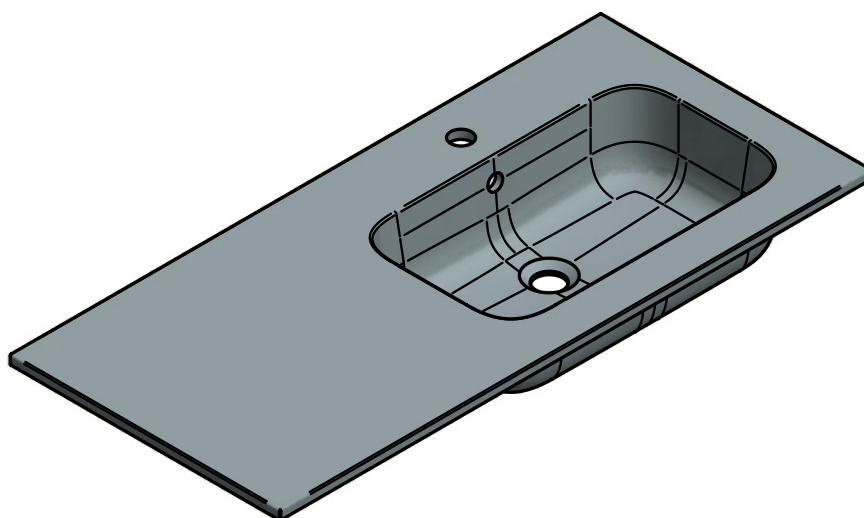

HASVIK
TECHNICAL

HASVIK TECHNICAL

Material: Mineral marble

Finish: Matt

Bowl depth: 14.3cm

Washbasin thickness: 1.5cm

Bowl width 48cm:

Basin:

- 60cm

R/L hand basin:

- 100cm
- 120cm

Twin basin:

- 120cm
- 140cm
- 160cm

Bowl width 58cm:

Basin:

- 80cm
- 100cm
- 120cm
- 200cm

R/L hand basin:

- 140cm
- 160cm

HASVIK DIMENSIONS

60cm

80cm

100cm L

100cm R

120cm twin

120cm R

120cm L (58)

120cm R (58)

140cm L

140cm R

140cm twin

160cm L

160cm R