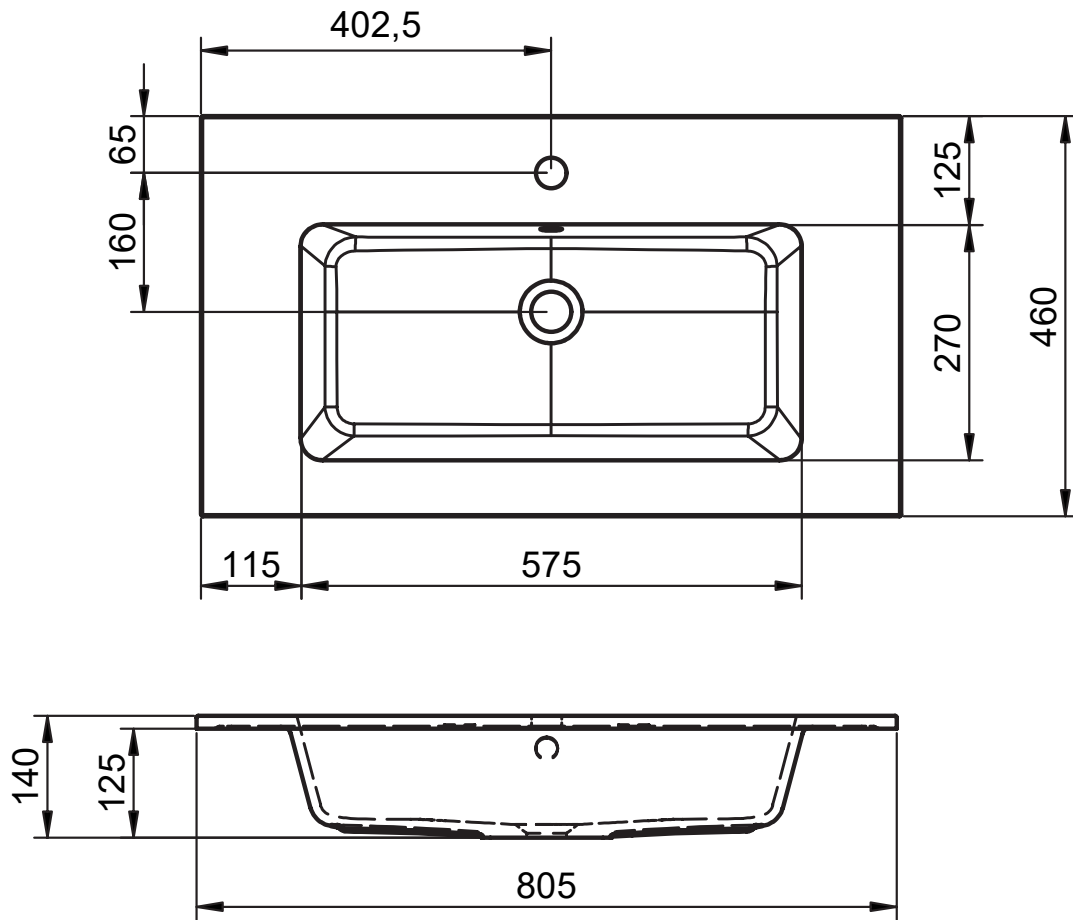

HASVIK
TECHNICAL

HASVIK TECHNICAL

Material: Mineral marble

Finish: Matt

Bowl depth: 14.3cm

Washbasin thickness: 1.5cm

Bowl width 48cm:

Basin:

- 60cm

R/L hand basin:

- 100cm
- 120cm

Twin basin:

- 120cm
- 140cm
- 160cm

Bowl width 58cm:

Basin:

- 80cm
- 100cm
- 120cm
- 200cm

R/L hand basin:

- 140cm
- 160cm

HASVIK DIMENSIONS

60cm

80cm

100cm L

100cm R

120cm twin

120cm R

120cm L (58)

120cm R (58)

140cm L

140cm R

140cm twin

160cm L

160cm R