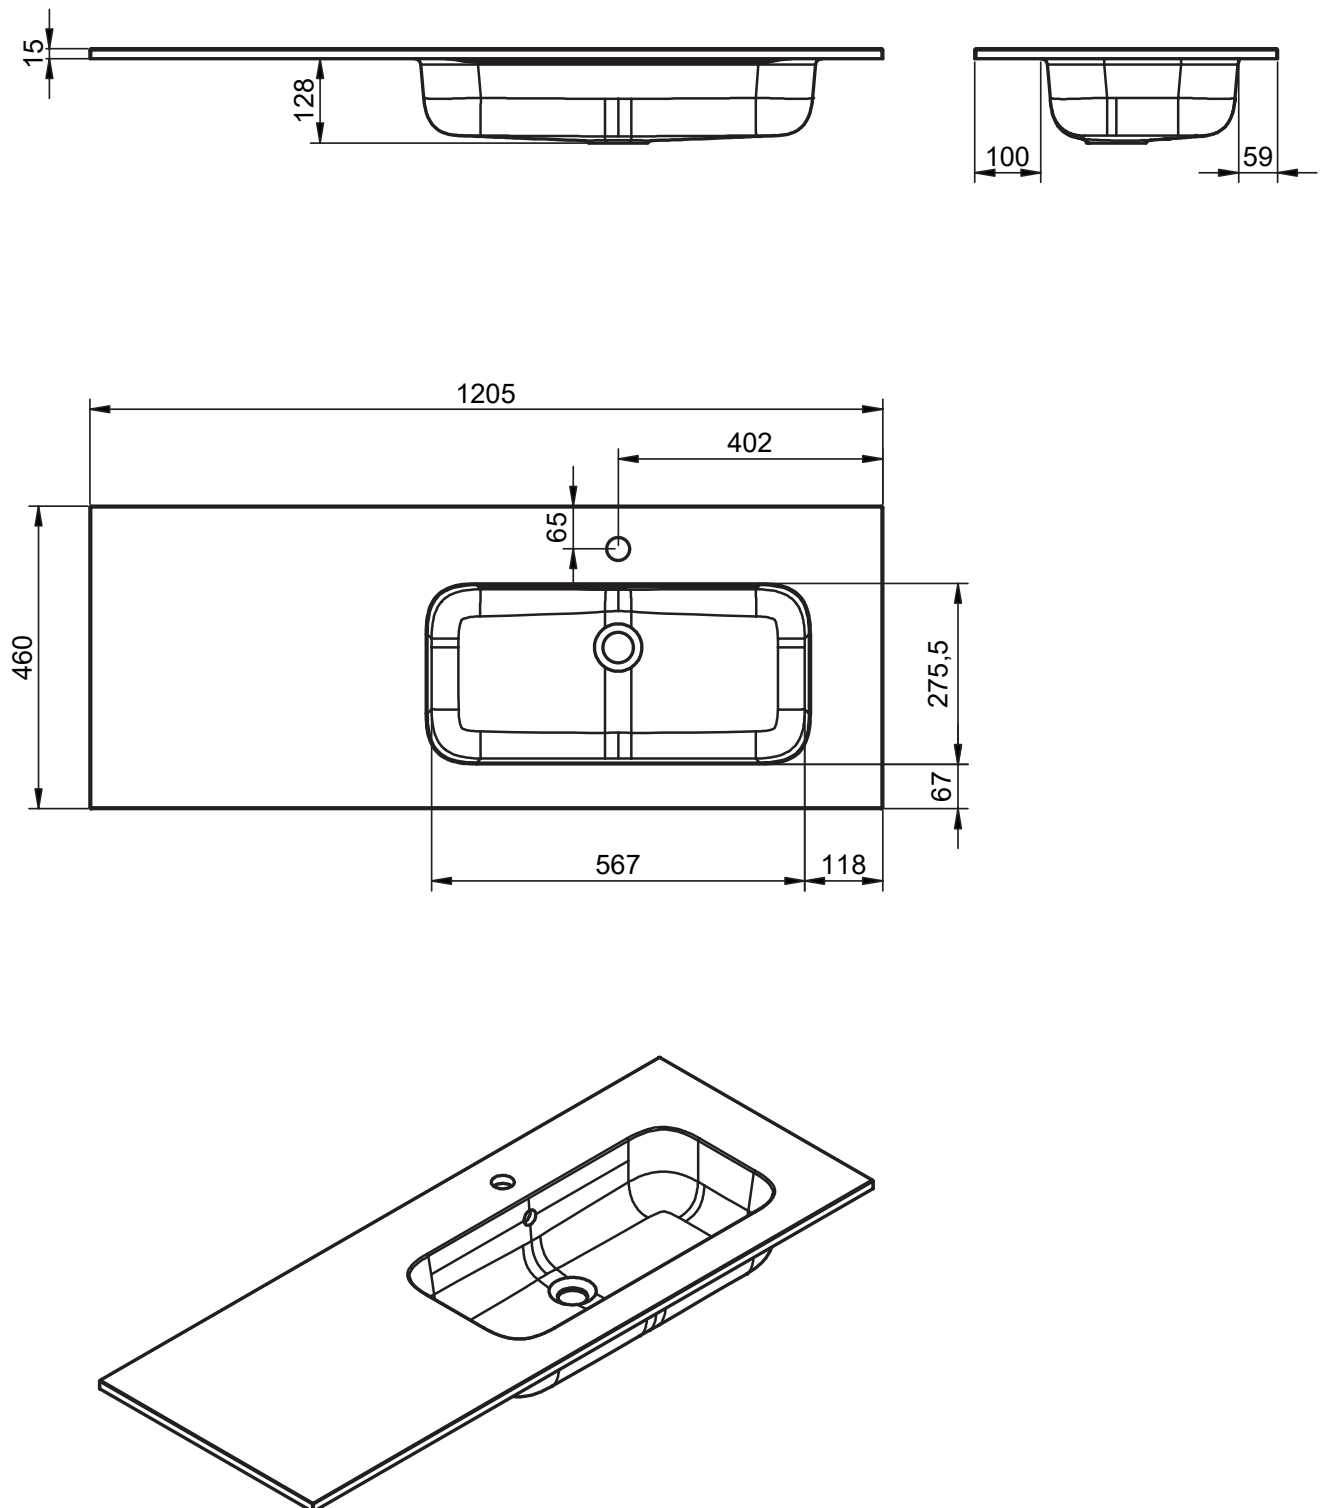

HASVIK
TECHNICAL

HASVIK TECHNICAL

Material: Mineral marble

Finish: Matt

Bowl depth: 14.3cm

Washbasin thickness: 1.5cm

Bowl width 48cm:

Basin:

- 60cm

R/L hand basin:

- 100cm
- 120cm

Twin basin:

- 120cm
- 140cm
- 160cm

Bowl width 58cm:

Basin:

- 80cm
- 100cm
- 120cm
- 200cm

R/L hand basin:

- 140cm
- 160cm

HASVIK DIMENSIONS

60cm

80cm

100cm L

100cm R

120cm twin

120cm R

120cm L (58)

120cm R (58)

140cm L

140cm R

140cm twin

160cm L

160cm R