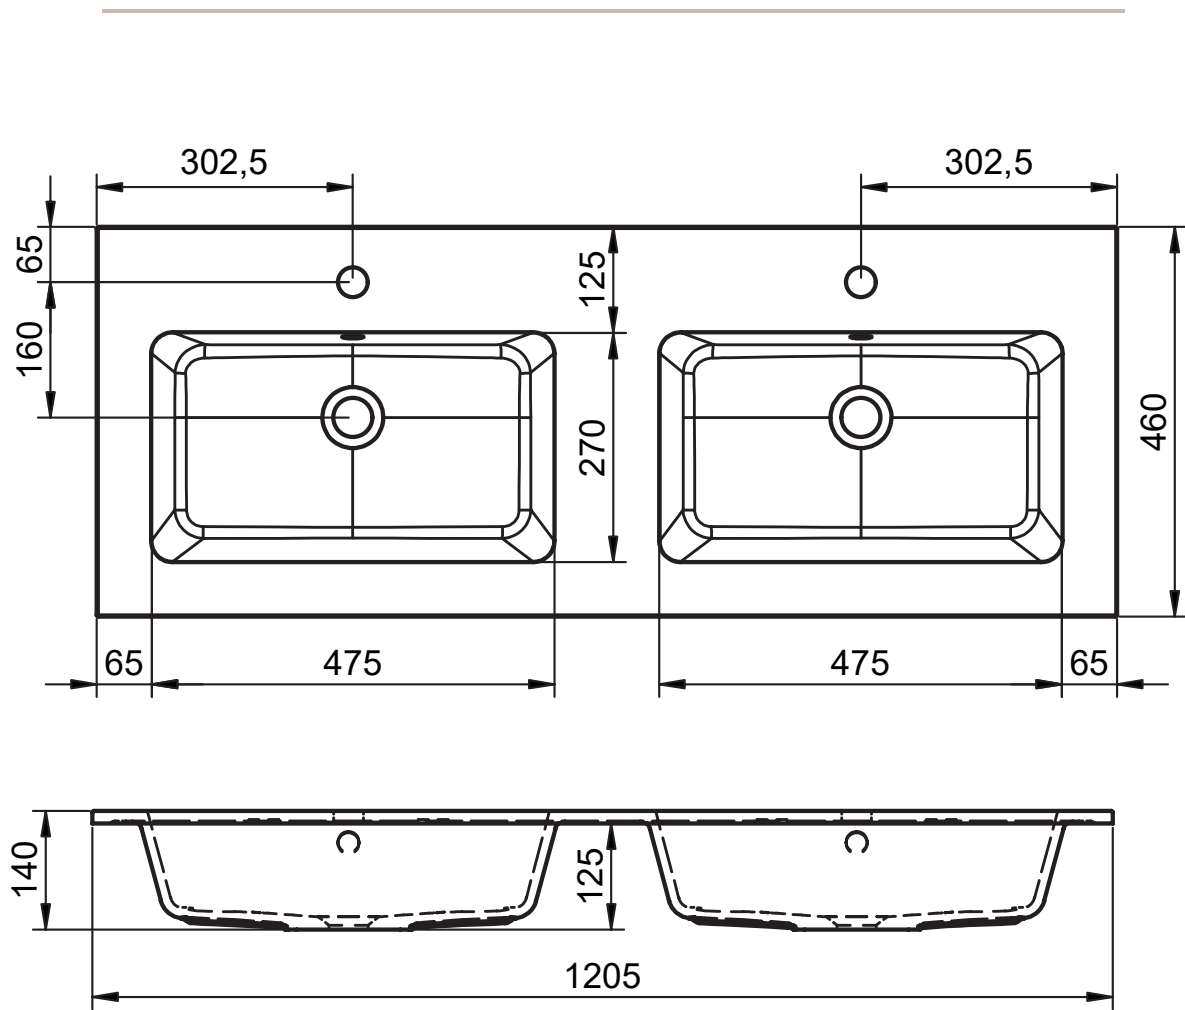

HASVIK
TECHNICAL

HASVIK TECHNICAL

Material: Mineral marble

Finish: Matt

Bowl depth: 14.3cm

Washbasin thickness: 1.5cm

Bowl width 48cm:

Basin:

- 60cm

R/L hand basin:

- 100cm
- 120cm

Twin basin:

- 120cm
- 140cm
- 160cm

Bowl width 58cm:

Basin:

- 80cm
- 100cm
- 120cm
- 200cm

R/L hand basin:

- 140cm
- 160cm

HASVIK DIMENSIONS

60cm

80cm

100cm L

100cm R

120cm twin

120cm R

120cm L (58)

120cm R (58)

140cm L

140cm R

140cm twin

160cm L

160cm R