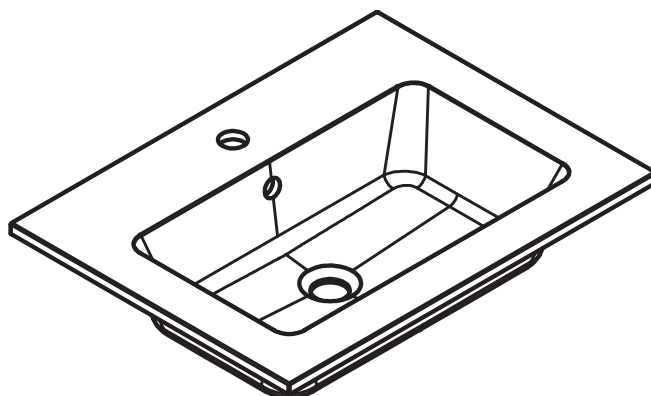

HASVIK
TECHNICAL

HASVIK TECHNICAL

Material: Mineral marble

Finish: Matt

Bowl depth: 14.3cm

Washbasin thickness: 1.5cm

Bowl width 48cm:

Basin:

- 60cm

R/L hand basin:

- 100cm
- 120cm

Twin basin:

- 120cm
- 140cm
- 160cm

Bowl width 58cm:

Basin:

- 80cm
- 100cm
- 120cm
- 200cm

R/L hand basin:

- 140cm
- 160cm

HASVIK DIMENSIONS

60cm

80cm

100cm L

100cm R

120cm twin

120cm R

120cm L (58)

120cm R (58)

140cm L

140cm R

140cm twin

160cm L

160cm R