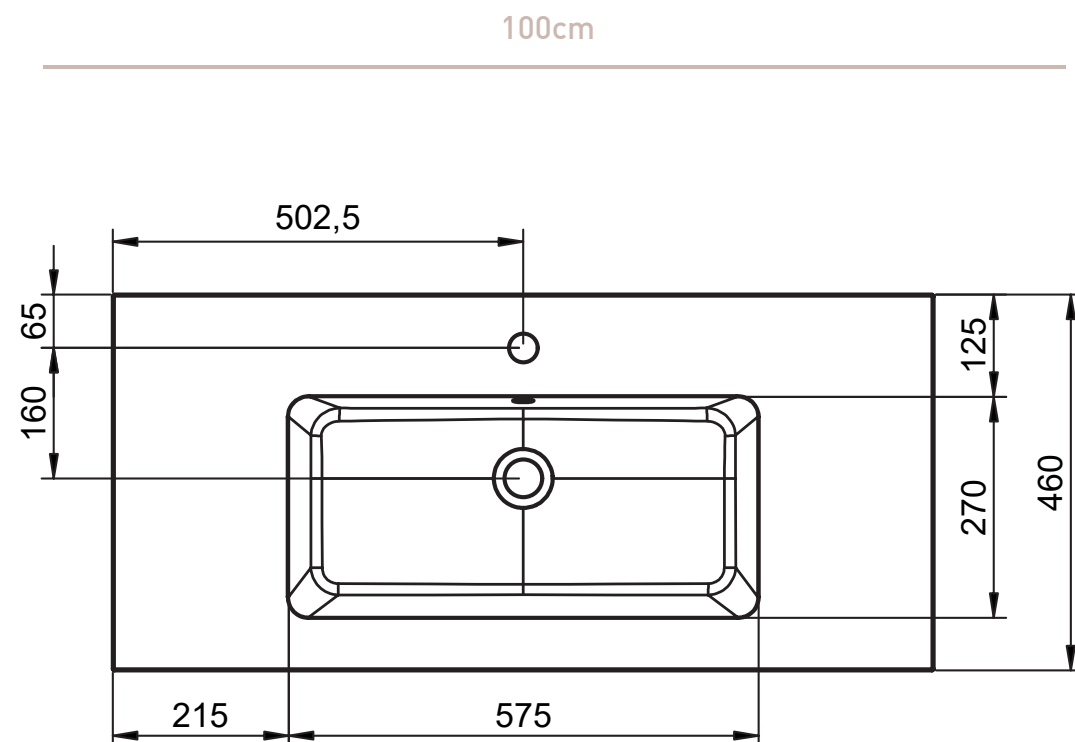

HASVIK
TECHNICAL

HASVIK TECHNICAL

Material: Mineral marble

Finish: Matt

Bowl depth: 14.3cm

Washbasin thickness: 1.5cm

Bowl width 48cm:

Basin:

- 60cm

R/L hand basin:

- 100cm
- 120cm

Twin basin:

- 120cm
- 140cm
- 160cm

Bowl width 58cm:

Basin:

- 80cm
- 100cm
- 120cm
- 200cm

R/L hand basin:

- 140cm
- 160cm

HASVIK DIMENSIONS

60cm

80cm

100cm L

100cm R

120cm twin

120cm R

120cm L (58)

120cm R (58)

140cm L

140cm R

140cm twin

160cm L

160cm R