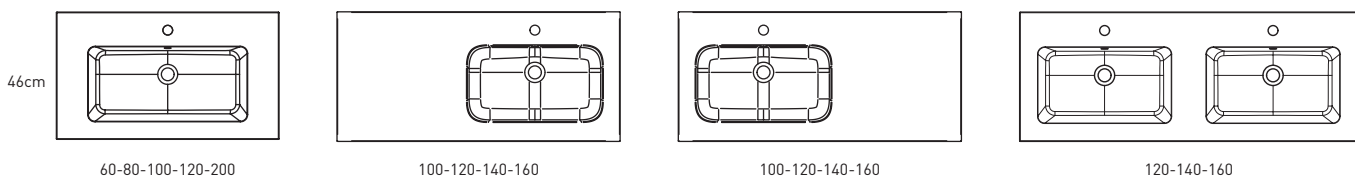

HASVIK
TECHNICAL

HASVIK TECHNICAL

Material: Mineral marble

Finish: Matt

Bowl depth: 14.3cm

Washbasin thickness: 1.5cm

Bowl width 48cm:

Basin:

- 60cm

R/L hand basin:

- 100cm
- 120cm

Twin basin:

- 120cm
- 140cm
- 160cm

Bowl width 58cm:

Basin:

- 80cm
- 100cm
- 120cm
- 200cm

R/L hand basin:

- 140cm
- 160cm

HASVIK DIMENSIONS

60cm

80cm

100cm L

100cm R

120cm twin

120cm R

120cm L (58)

120cm R (58)

140cm L

140cm R

140cm twin

160cm L

160cm R