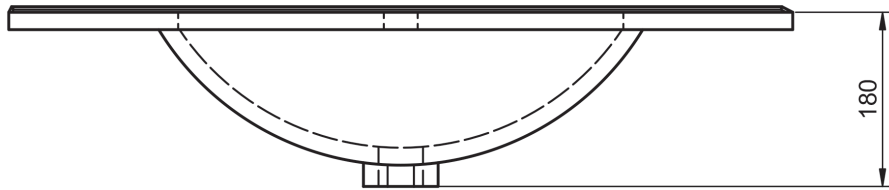

FLAT
TECHNICAL

FLAT TECHNICAL

Material:	Ceramic washbasin
Finish:	Shiny
Bowl depth:	17cm
Washbasin thickness:	1.8cm
Bowl width:	46cm

FLAT DIMENSIONS

60-70-80-100-120

80-90-100-120

80-90-100-120

120

40cm

60-80

60cm

70cm

80cm

80cm · reduced depth

80cm L

80cm R

90cm L

90cm R

100cm

100cm L

100cm R

120cm twin

120cm L

120cm R