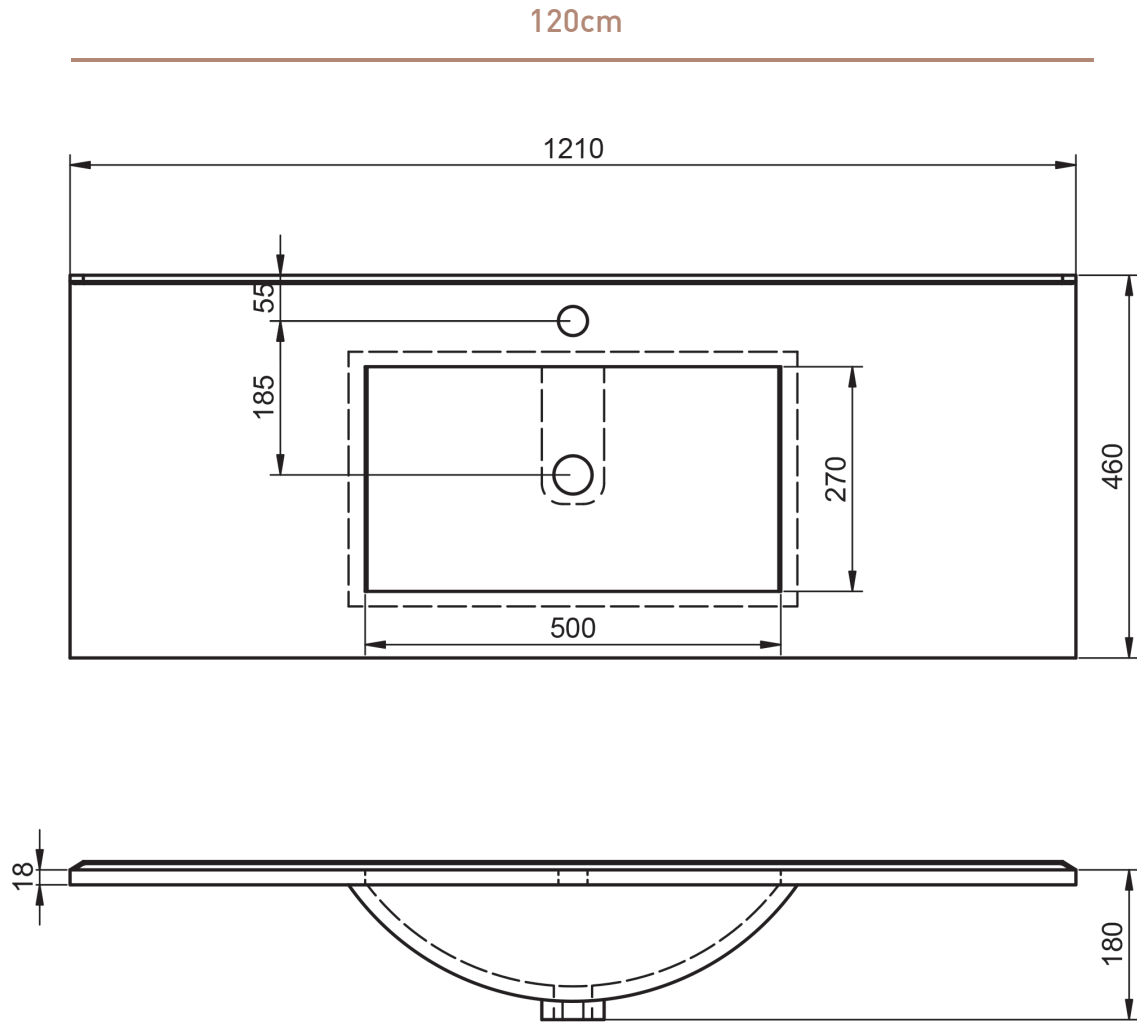

FLAT
TECHNICAL

FLAT TECHNICAL

Material:	Ceramic washbasin
Finish:	Shiny
Bowl depth:	17cm
Washbasin thickness:	1.8cm
Bowl width:	46cm

FLAT DIMENSIONS

60-70-80-100-120

80-90-100-120

80-90-100-120

120

40cm

60-80

60cm

70cm

80cm

80cm · reduced depth

80cm L

80cm R

90cm L

90cm R

100cm

100cm L

100cm R

120cm twin

120cm L

120cm R