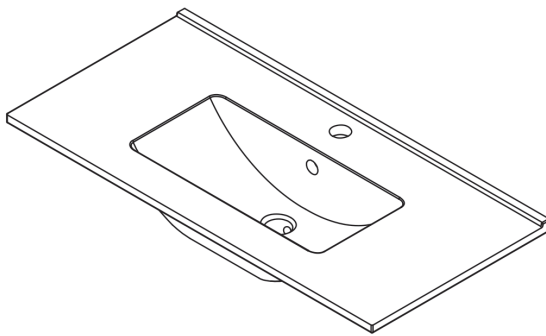

FLAT
TECHNICAL

FLAT TECHNICAL

Material:	Ceramic washbasin
Finish:	Shiny
Bowl depth:	17cm
Washbasin thickness:	1.8cm
Bowl width:	46cm

FLAT DIMENSIONS

60-70-80-100-120

80-90-100-120

80-90-100-120

120

40cm

60-80

60cm

70cm

80cm

80cm · reduced depth

80cm L

80cm R

90cm L

90cm R

100cm

100cm L

100cm R

120cm twin

120cm L

120cm R