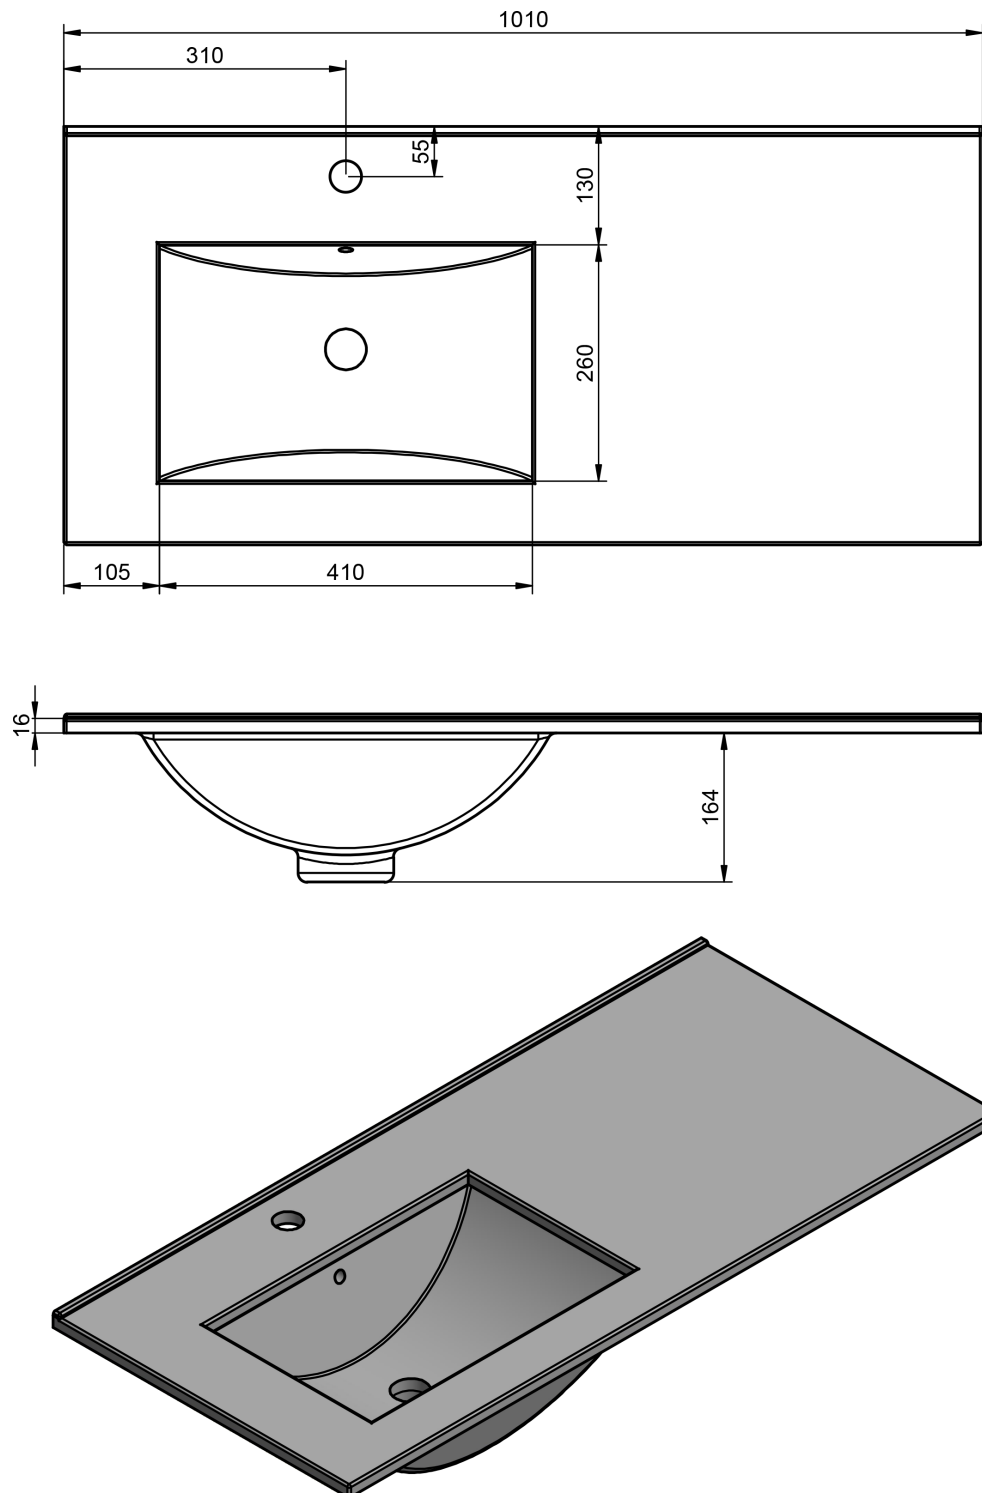

FLAT
TECHNICAL

FLAT TECHNICAL

Material:	Ceramic washbasin
Finish:	Shiny
Bowl depth:	17cm
Washbasin thickness:	1.8cm
Bowl width:	46cm

FLAT DIMENSIONS

60-70-80-100-120

80-90-100-120

80-90-100-120

120

40cm

60-80

60cm

70cm

80cm

80cm · reduced depth

80cm L

80cm R

90cm L

90cm R

100cm

100cm L

100cm R

120cm twin

120cm L

120cm R