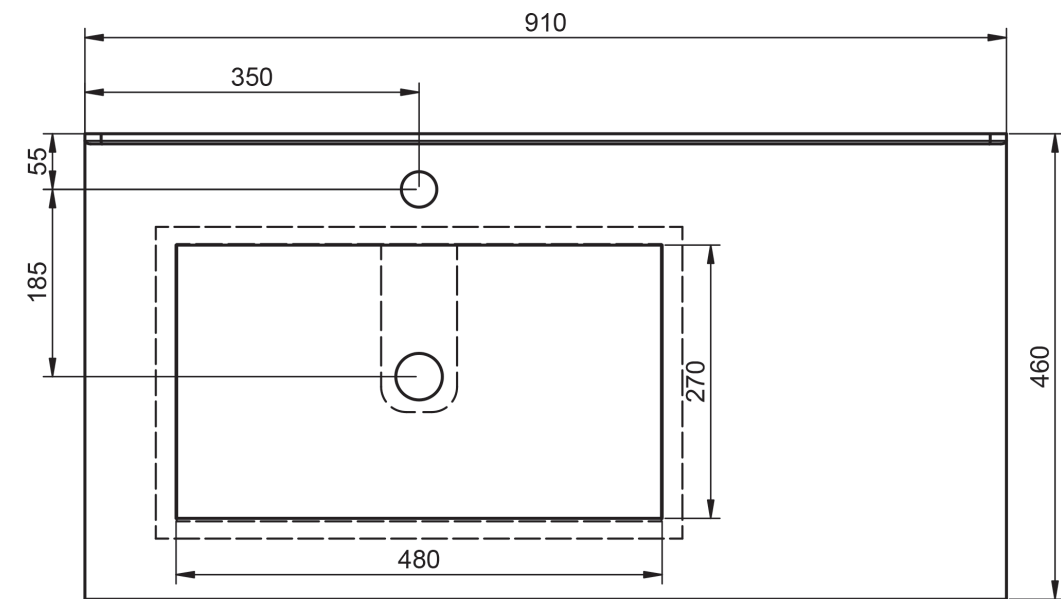

FLAT
TECHNICAL

FLAT TECHNICAL

Material:	Ceramic washbasin
Finish:	Shiny
Bowl depth:	17cm
Washbasin thickness:	1.8cm
Bowl width:	46cm

FLAT DIMENSIONS

60-70-80-100-120

80-90-100-120

80-90-100-120

120

40cm

60-80

60cm

70cm

80cm

80cm · reduced depth

80cm L

80cm R

90cm L

90cm R

100cm

100cm L

100cm R

120cm twin

120cm L

120cm R