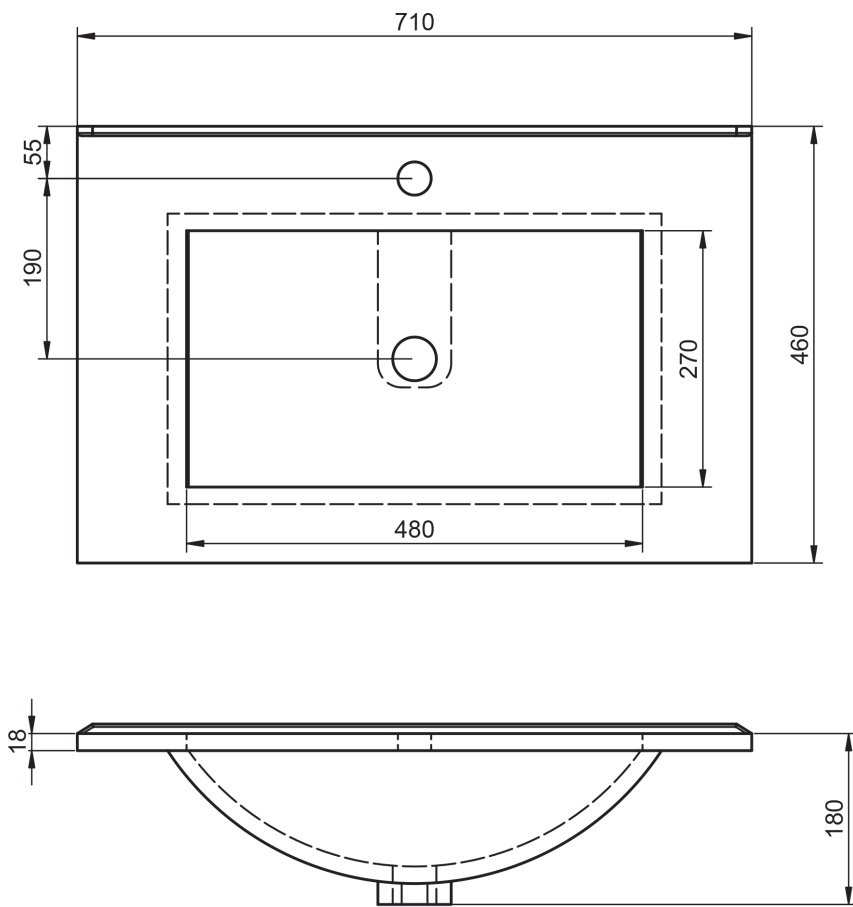

FLAT
TECHNICAL

FLAT TECHNICAL

Material:	Ceramic washbasin
Finish:	Shiny
Bowl depth:	17cm
Washbasin thickness:	1.8cm
Bowl width:	46cm

FLAT DIMENSIONS

60-70-80-100-120

80-90-100-120

80-90-100-120

120

40cm

60-80

60cm

70cm

80cm

80cm · reduced depth

80cm L

80cm R

90cm L

90cm R

100cm

100cm L

100cm R

120cm twin

120cm L

120cm R