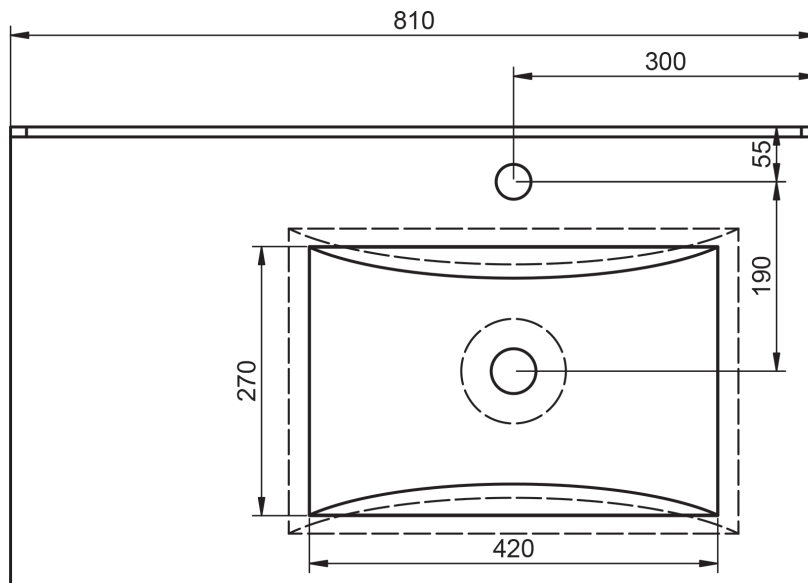

FLAT
TECHNICAL

FLAT TECHNICAL

Material:	Ceramic washbasin
Finish:	Shiny
Bowl depth:	17cm
Washbasin thickness:	1.8cm
Bowl width:	46cm

FLAT DIMENSIONS

60-70-80-100-120

80-90-100-120

80-90-100-120

120

40cm

60-80

60cm

70cm

80cm

80cm · reduced depth

80cm L

80cm R

90cm L

90cm R

100cm

100cm L

100cm R

120cm twin

120cm L

120cm R