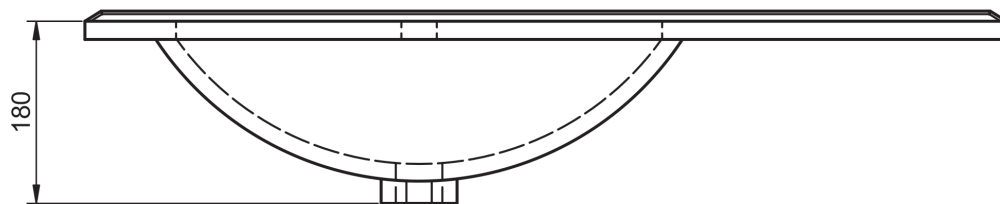

FLAT
TECHNICAL

FLAT TECHNICAL

Material:	Ceramic washbasin
Finish:	Shiny
Bowl depth:	17cm
Washbasin thickness:	1.8cm
Bowl width:	46cm

FLAT DIMENSIONS

60-70-80-100-120

80-90-100-120

80-90-100-120

120

40cm

60-80

60cm

70cm

80cm

80cm · reduced depth

80cm L

80cm R

90cm L

90cm R

100cm

100cm L

100cm R

120cm twin

120cm L

120cm R