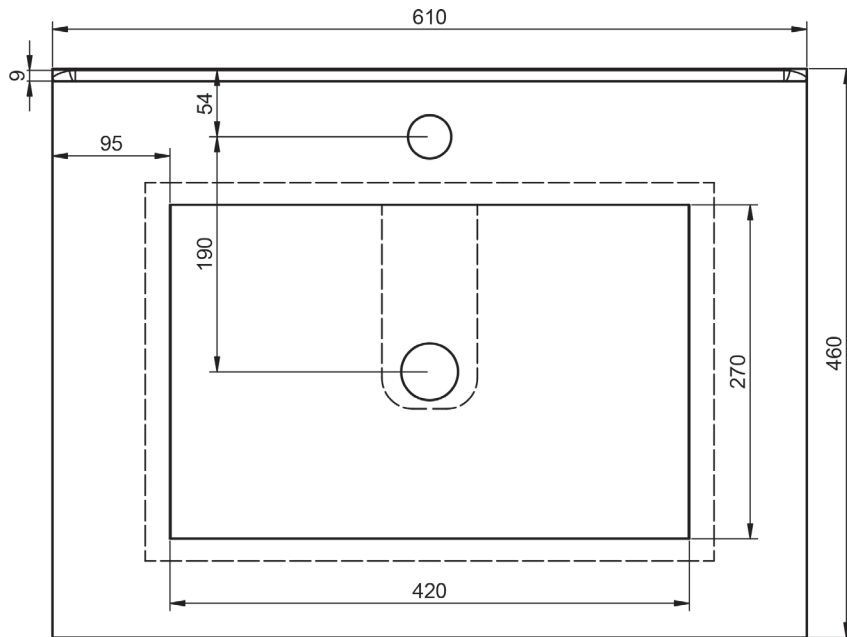

FLAT
TECHNICAL

FLAT TECHNICAL

Material:	Ceramic washbasin
Finish:	Shiny
Bowl depth:	17cm
Washbasin thickness:	1.8cm
Bowl width:	46cm

FLAT DIMENSIONS

60-70-80-100-120

80-90-100-120

80-90-100-120

120

40cm

60-80

60cm

70cm

80cm

80cm · reduced depth

80cm L

80cm R

90cm L

90cm R

100cm

100cm L

100cm R

120cm twin

120cm L

120cm R