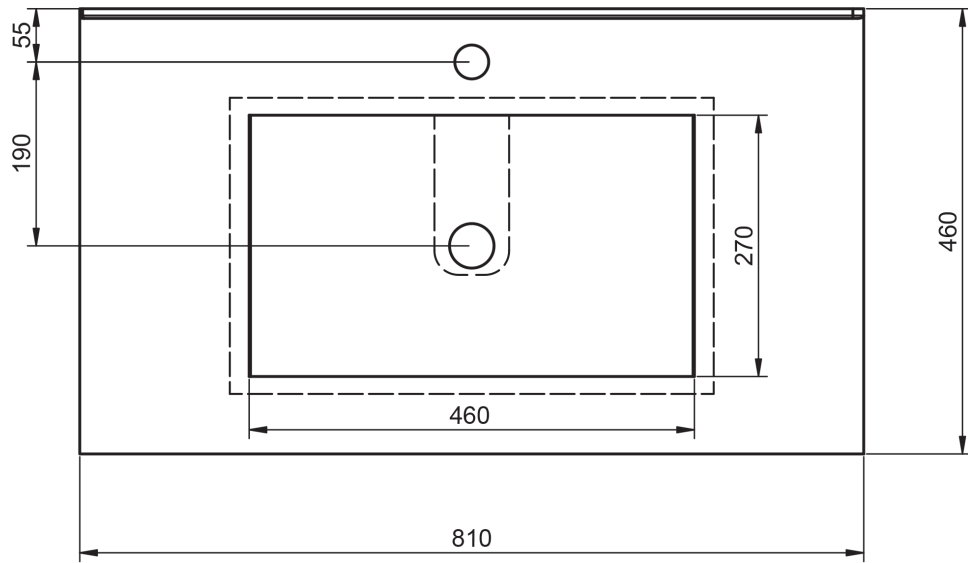

FLAT
TECHNICAL

FLAT TECHNICAL

Material:	Ceramic washbasin
Finish:	Shiny
Bowl depth:	17cm
Washbasin thickness:	1.8cm
Bowl width:	46cm

FLAT DIMENSIONS

60-70-80-100-120

80-90-100-120

80-90-100-120

120

40cm

60-80

60cm

70cm

80cm

80cm · reduced depth

80cm L

80cm R

90cm L

90cm R

100cm

100cm L

100cm R

120cm twin

120cm L

120cm R