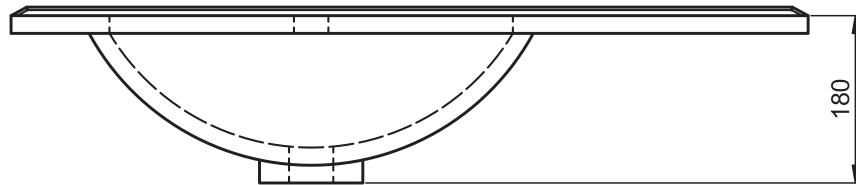

FLAT
TECHNICAL

FLAT TECHNICAL

Material:	Ceramic washbasin
Finish:	Shiny
Bowl depth:	17cm
Washbasin thickness:	1.8cm
Bowl width:	46cm

FLAT DIMENSIONS

60-70-80-100-120

80-90-100-120

80-90-100-120

120

40cm

60-80

60cm

70cm

80cm

80cm · reduced depth

80cm L

80cm R

90cm L

90cm R

100cm

100cm L

100cm R

120cm twin

120cm L

120cm R