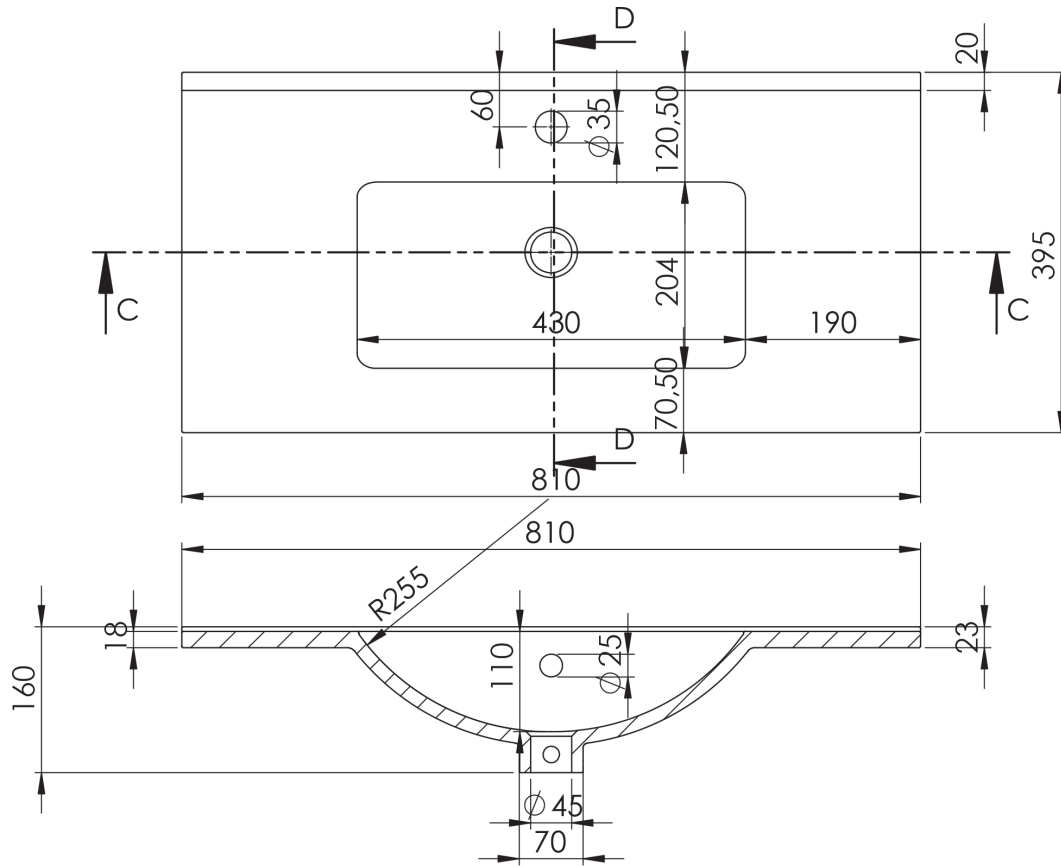

FLAT
TECHNICAL

FLAT TECHNICAL

Material:	Ceramic washbasin
Finish:	Shiny
Bowl depth:	17cm
Washbasin thickness:	1.8cm
Bowl width:	46cm

FLAT DIMENSIONS

60-70-80-100-120

80-90-100-120

80-90-100-120

120

40cm

60-80

60cm

70cm

80cm

80cm · reduced depth

80cm L

80cm R

90cm L

90cm R

100cm

100cm L

100cm R

120cm twin

120cm L

120cm R