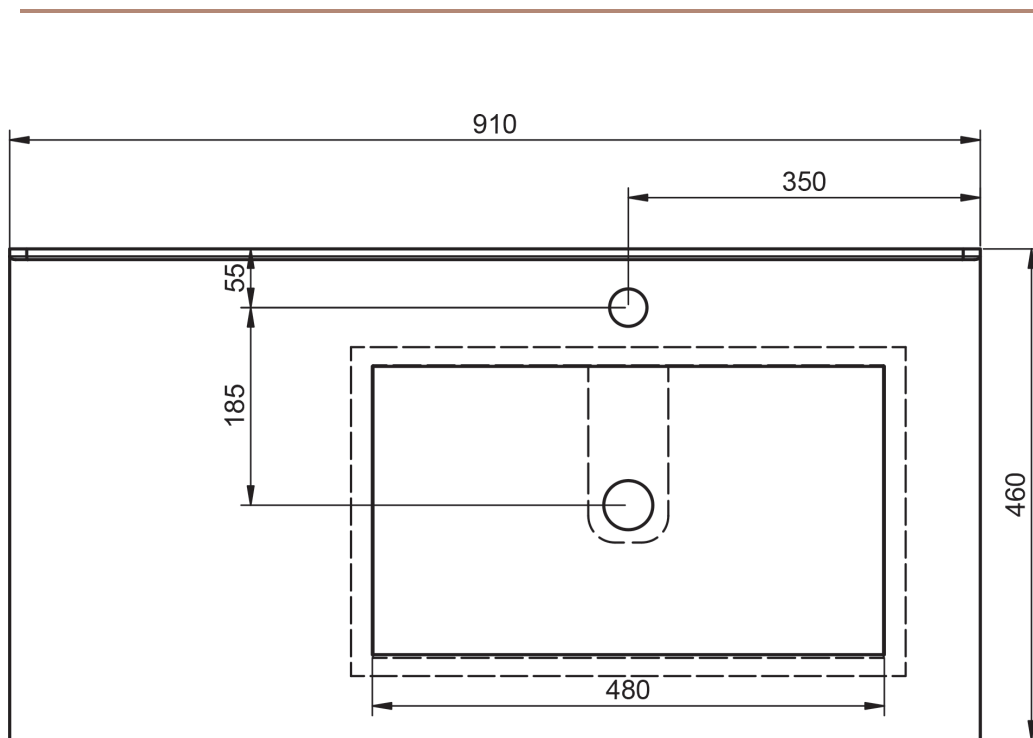

FLAT
TECHNICAL

FLAT TECHNICAL

Material:	Ceramic washbasin
Finish:	Shiny
Bowl depth:	17cm
Washbasin thickness:	1.8cm
Bowl width:	46cm

FLAT DIMENSIONS

60-70-80-100-120

80-90-100-120

80-90-100-120

120

40cm

60-80

60cm

70cm

80cm

80cm · reduced depth

80cm L

80cm R

90cm L

90cm R

100cm

100cm L

100cm R

120cm twin

120cm L

120cm R