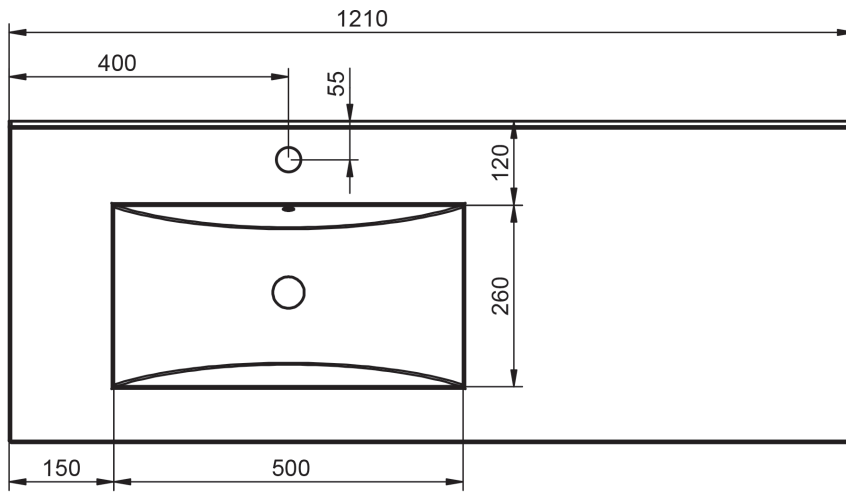

FLAT
TECHNICAL

FLAT TECHNICAL

Material:	Ceramic washbasin
Finish:	Shiny
Bowl depth:	17cm
Washbasin thickness:	1.8cm
Bowl width:	46cm

FLAT DIMENSIONS

60-70-80-100-120

80-90-100-120

80-90-100-120

120

40cm

60-80

60cm

70cm

80cm

80cm · reduced depth

80cm L

80cm R

90cm L

90cm R

100cm

100cm L

100cm R

120cm twin

120cm L

120cm R