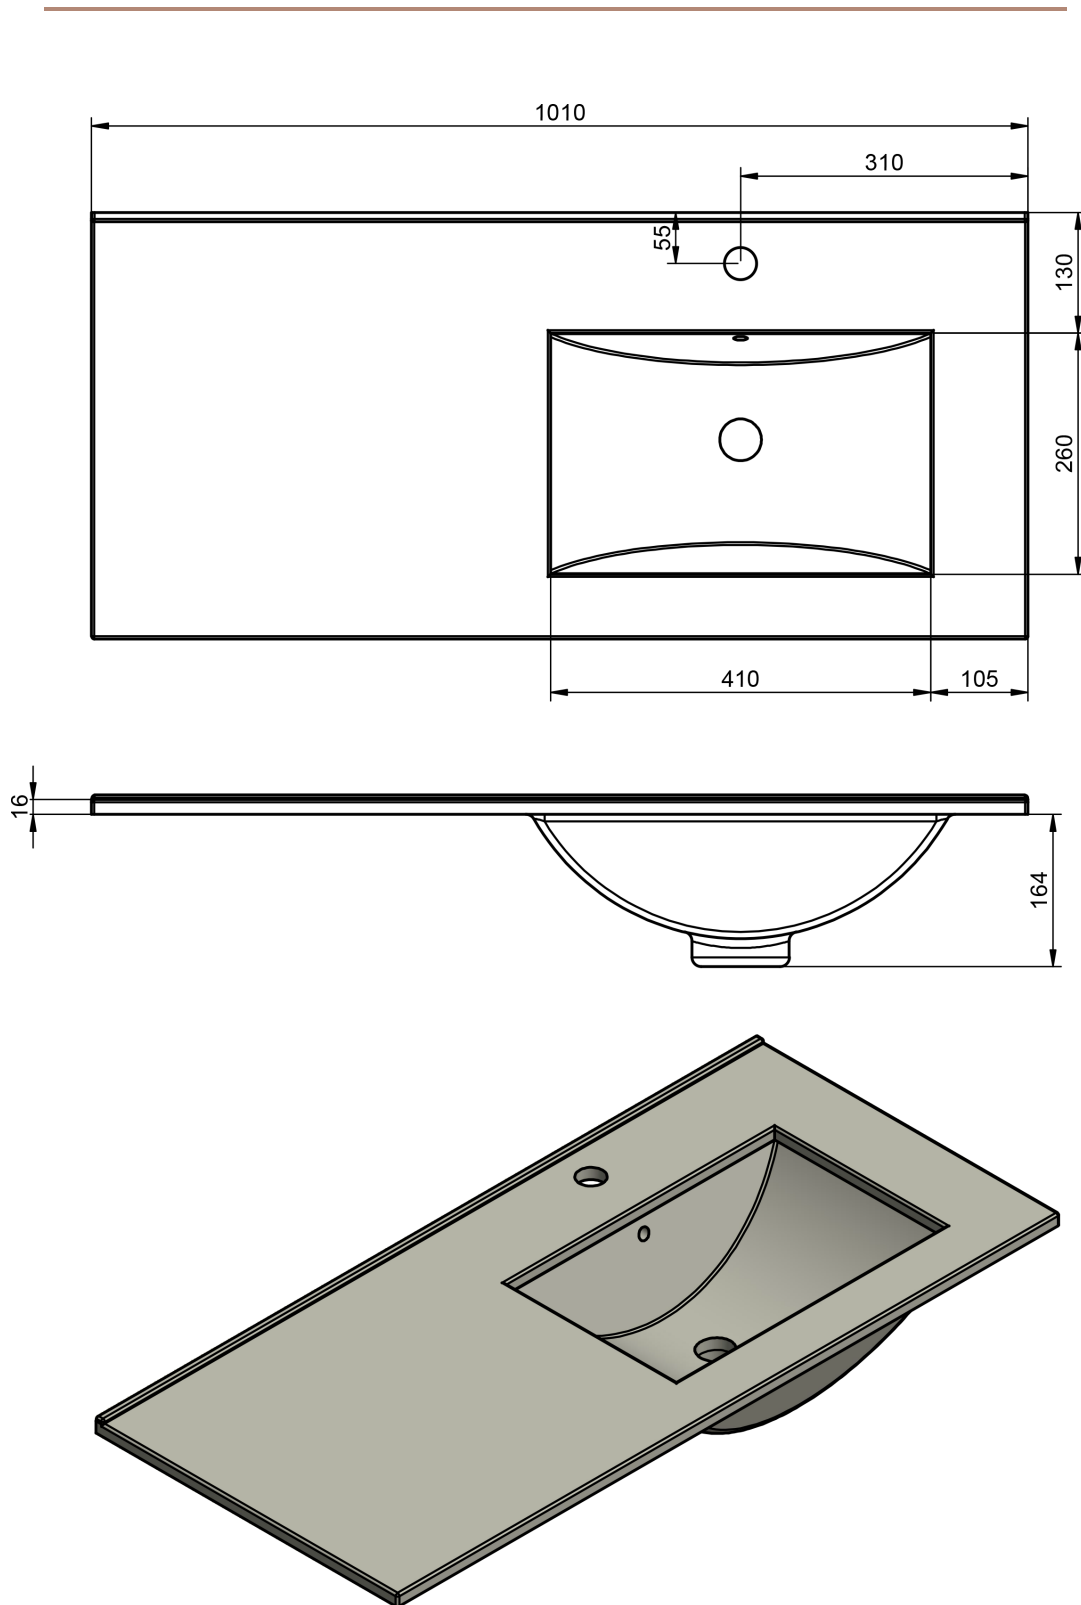

FLAT
TECHNICAL

FLAT TECHNICAL

Material:	Ceramic washbasin
Finish:	Shiny
Bowl depth:	17cm
Washbasin thickness:	1.8cm
Bowl width:	46cm

FLAT DIMENSIONS

60-70-80-100-120

80-90-100-120

80-90-100-120

120

40cm

60-80

60cm

70cm

80cm

80cm · reduced depth

80cm L

80cm R

90cm L

90cm R

100cm

100cm L

100cm R

120cm twin

120cm L

120cm R