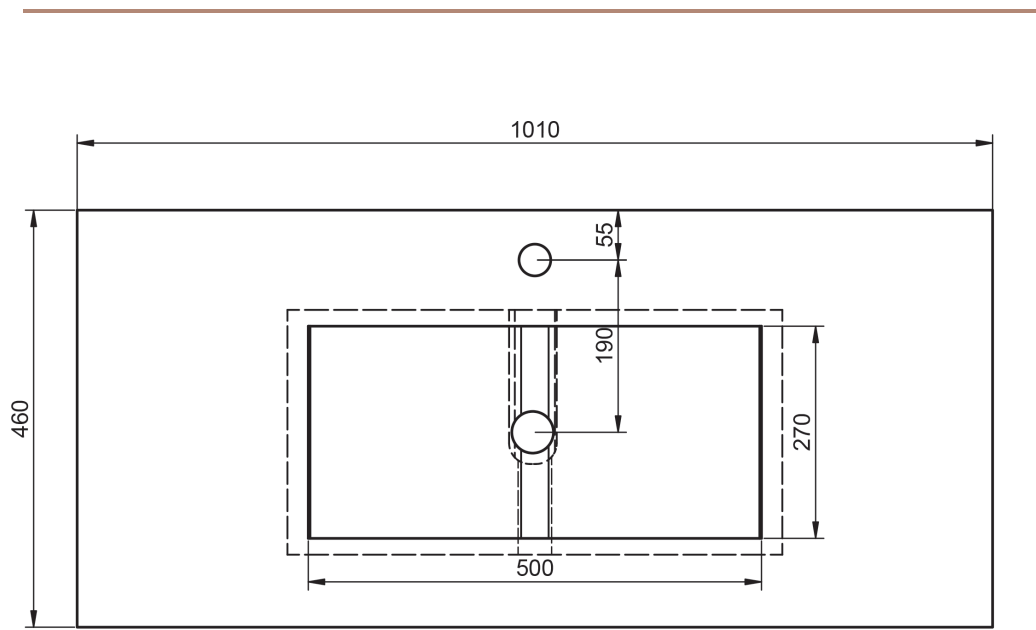

FLAT
TECHNICAL

FLAT TECHNICAL

Material:	Ceramic washbasin
Finish:	Shiny
Bowl depth:	17cm
Washbasin thickness:	1.8cm
Bowl width:	46cm

FLAT DIMENSIONS

60-70-80-100-120

80-90-100-120

80-90-100-120

120

40cm

60-80

60cm

70cm

80cm

80cm · reduced depth

80cm L

80cm R

90cm L

90cm R

100cm

100cm L

100cm R

120cm twin

120cm L

120cm R