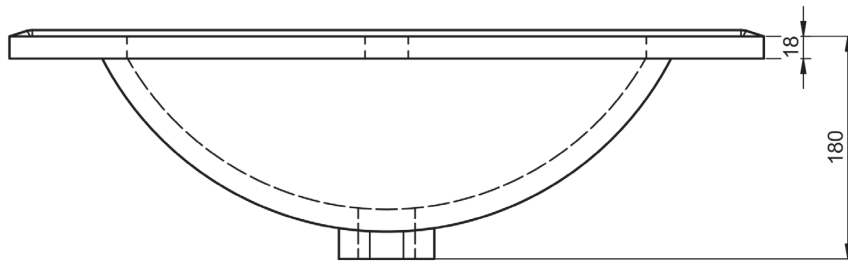

FLAT
TECHNICAL

FLAT TECHNICAL

Material:	Ceramic washbasin
Finish:	Shiny
Bowl depth:	17cm
Washbasin thickness:	1.8cm
Bowl width:	46cm

FLAT DIMENSIONS

60-70-80-100-120

80-90-100-120

80-90-100-120

120

40cm

60-80

60cm

70cm

80cm

80cm · reduced depth

80cm L

80cm R

90cm L

90cm R

100cm

100cm L

100cm R

120cm twin

120cm L

120cm R