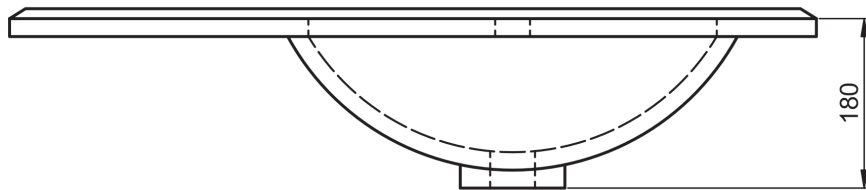

FLAT
TECHNICAL

FLAT TECHNICAL

Material:	Ceramic washbasin
Finish:	Shiny
Bowl depth:	17cm
Washbasin thickness:	1.8cm
Bowl width:	46cm

FLAT DIMENSIONS

60-70-80-100-120

80-90-100-120

80-90-100-120

120

40cm

60-80

60cm

70cm

80cm

80cm · reduced depth

80cm L

80cm R

90cm L

90cm R

100cm

100cm L

100cm R

120cm twin

120cm L

120cm R