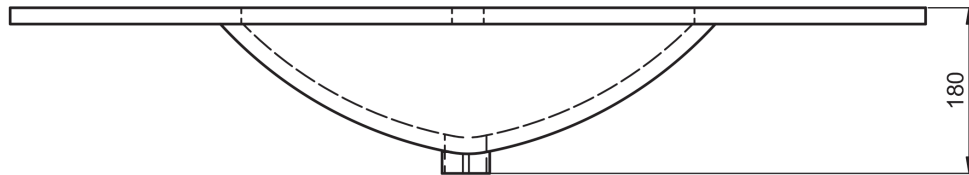

FLAT
TECHNICAL

FLAT TECHNICAL

Material:	Ceramic washbasin
Finish:	Shiny
Bowl depth:	17cm
Washbasin thickness:	1.8cm
Bowl width:	46cm

FLAT DIMENSIONS

60-70-80-100-120

80-90-100-120

80-90-100-120

120

40cm

60-80

60cm

70cm

80cm

80cm · reduced depth

80cm L

80cm R

90cm L

90cm R

100cm

100cm L

100cm R

120cm twin

120cm L

120cm R