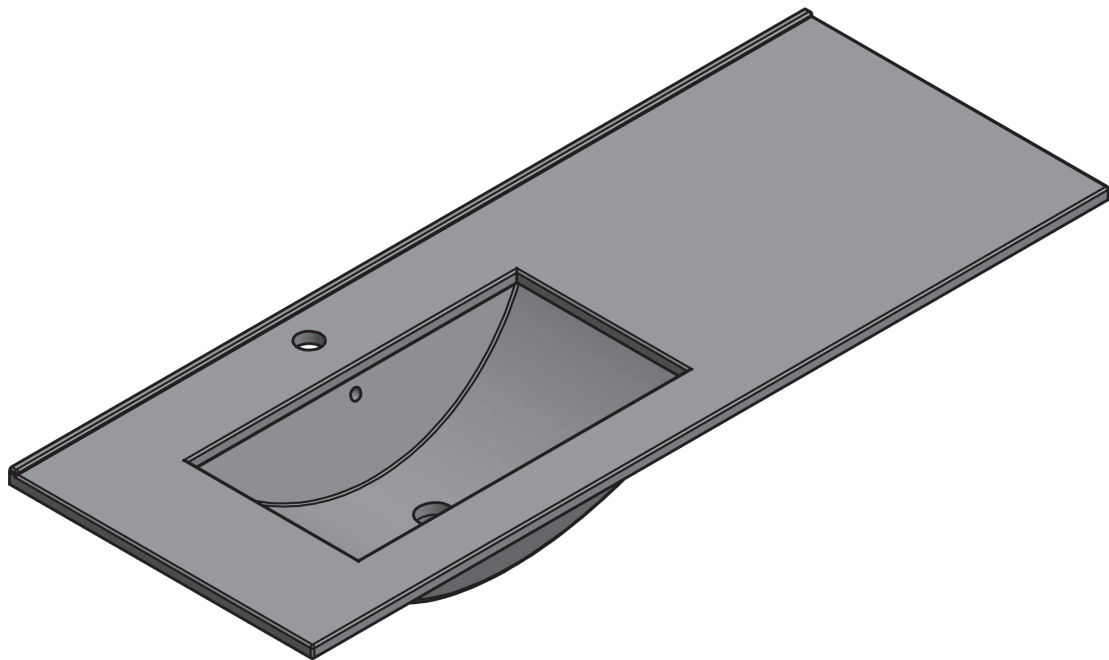

FLAT
TECHNICAL

FLAT TECHNICAL

Material:	Ceramic washbasin
Finish:	Shiny
Bowl depth:	17cm
Washbasin thickness:	1.8cm
Bowl width:	46cm

FLAT DIMENSIONS

60-70-80-100-120

80-90-100-120

80-90-100-120

120

40cm

60-80

60cm

70cm

80cm

80cm · reduced depth

80cm L

80cm R

90cm L

90cm R

100cm

100cm L

100cm R

120cm twin

120cm L

120cm R