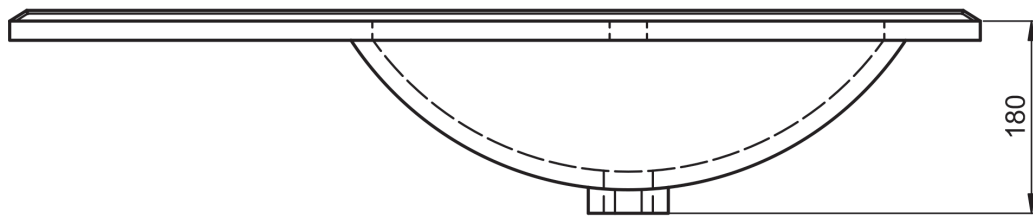

FLAT
TECHNICAL

FLAT TECHNICAL

Material:	Ceramic washbasin
Finish:	Shiny
Bowl depth:	17cm
Washbasin thickness:	1.8cm
Bowl width:	46cm

FLAT DIMENSIONS

60-70-80-100-120

80-90-100-120

80-90-100-120

120

40cm

60-80

60cm

70cm

80cm

80cm · reduced depth

80cm L

80cm R

90cm L

90cm R

100cm

100cm L

100cm R

120cm twin

120cm L

120cm R