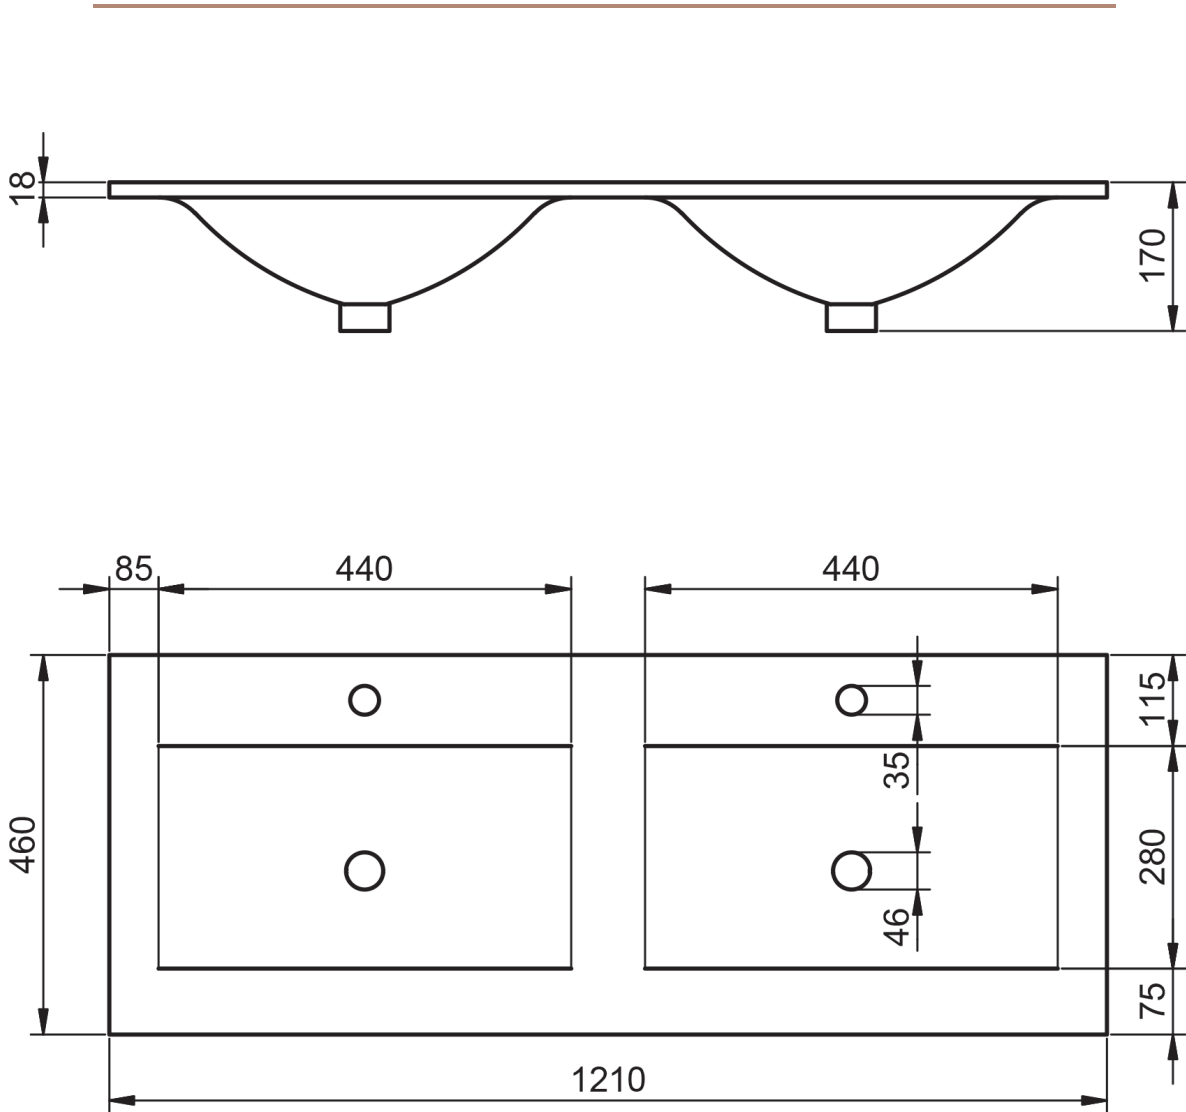

FLAT
TECHNICAL

FLAT TECHNICAL

Material:	Ceramic washbasin
Finish:	Shiny
Bowl depth:	17cm
Washbasin thickness:	1.8cm
Bowl width:	46cm

FLAT DIMENSIONS

60-70-80-100-120

80-90-100-120

80-90-100-120

120

40cm

60-80

60cm

70cm

80cm

80cm · reduced depth

80cm L

80cm R

90cm L

90cm R

100cm

100cm L

100cm R

120cm twin

120cm L

120cm R