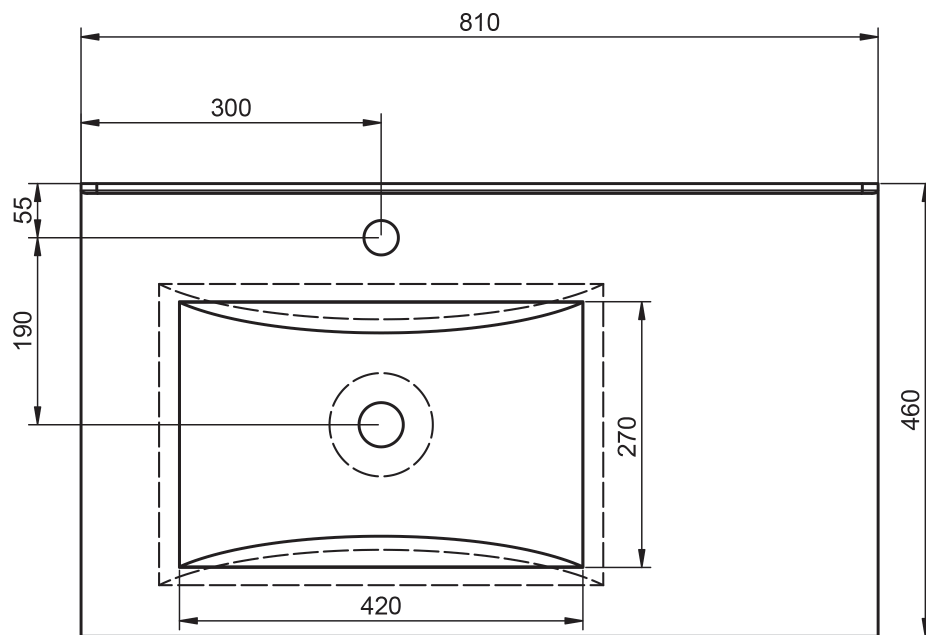

FLAT
TECHNICAL

FLAT TECHNICAL

Material:	Ceramic washbasin
Finish:	Shiny
Bowl depth:	17cm
Washbasin thickness:	1.8cm
Bowl width:	46cm

FLAT DIMENSIONS

60-70-80-100-120

80-90-100-120

80-90-100-120

120

40cm

60-80

60cm

70cm

80cm

80cm · reduced depth

80cm L

80cm R

90cm L

90cm R

100cm

100cm L

100cm R

120cm twin

120cm L

120cm R