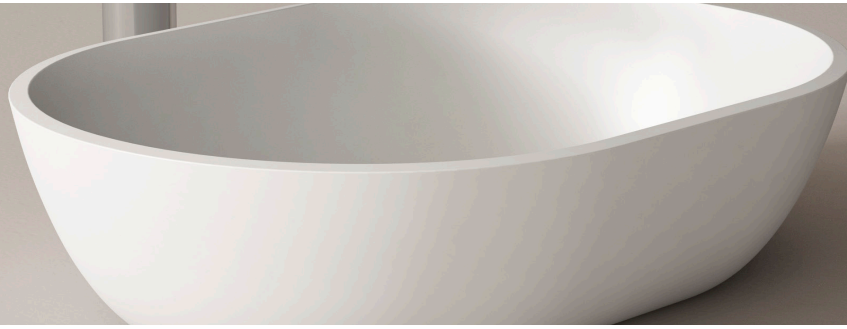

ESSENCE
TECHNICAL

ESSENCE TECHNICAL

Material:	Ceramic washbasin
Finish:	Shiny
Dimensions:	48 x 34 x 13 cm

ESSENCE DIMENSIONS