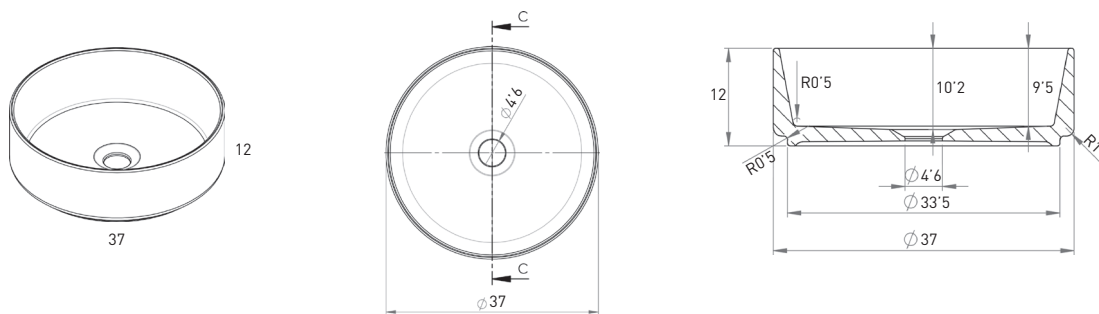

COLORS
TECHNICAL

COLORS TECHNICAL

| | |
|-------------|-----------------|
| Material: | Ceramic |
| Finish: | Matt |
| Dimensions: | 37 x 37 x 12 cm |

COLORS DIMENSIONS

COLORS FINISHES