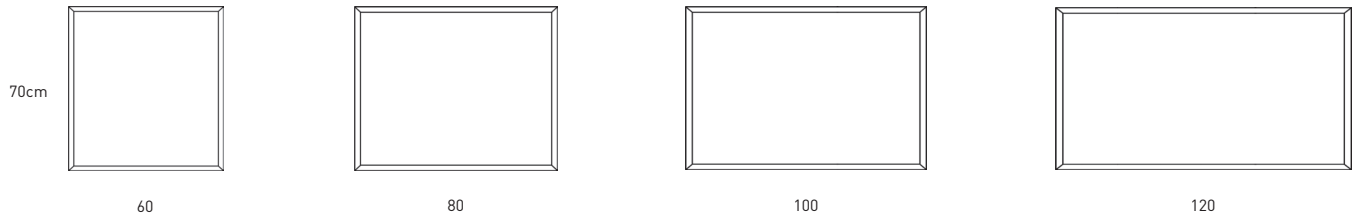

PANDO TECHNICAL

Material:	Glass
Backboard:	No
Bevelled thickness:	3cm
Fixings:	Included

PANDO DIMENSIONS

PANDO DETAILS