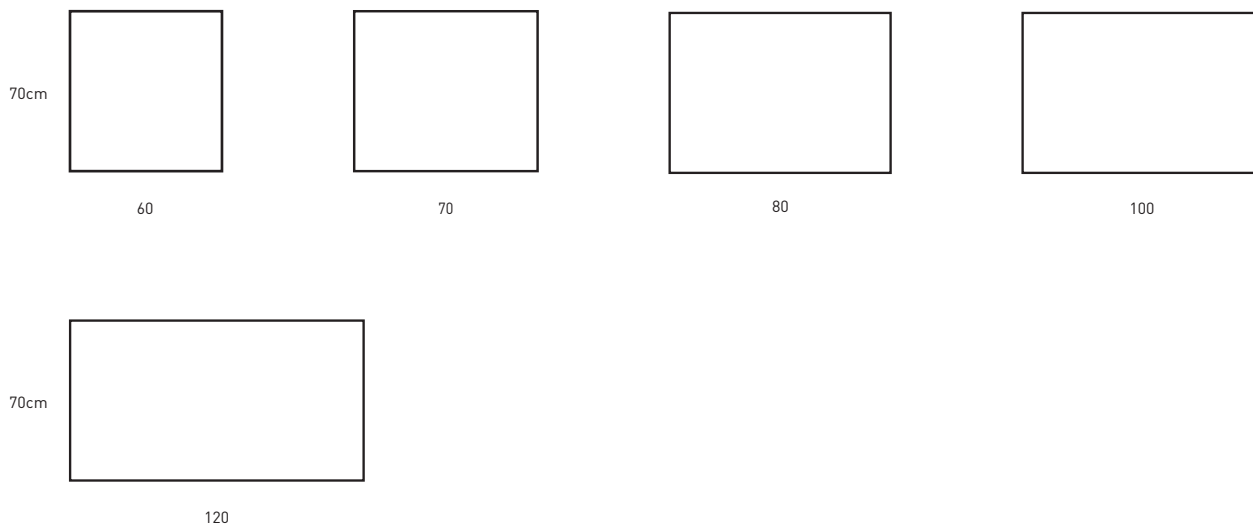

## ELDA TECHNICAL

---

Material:	Glass
Backboard:	Yes
Fixings:	Included

## ELDA DIMENSIONS

---

\*Orientation: landscape or portrait