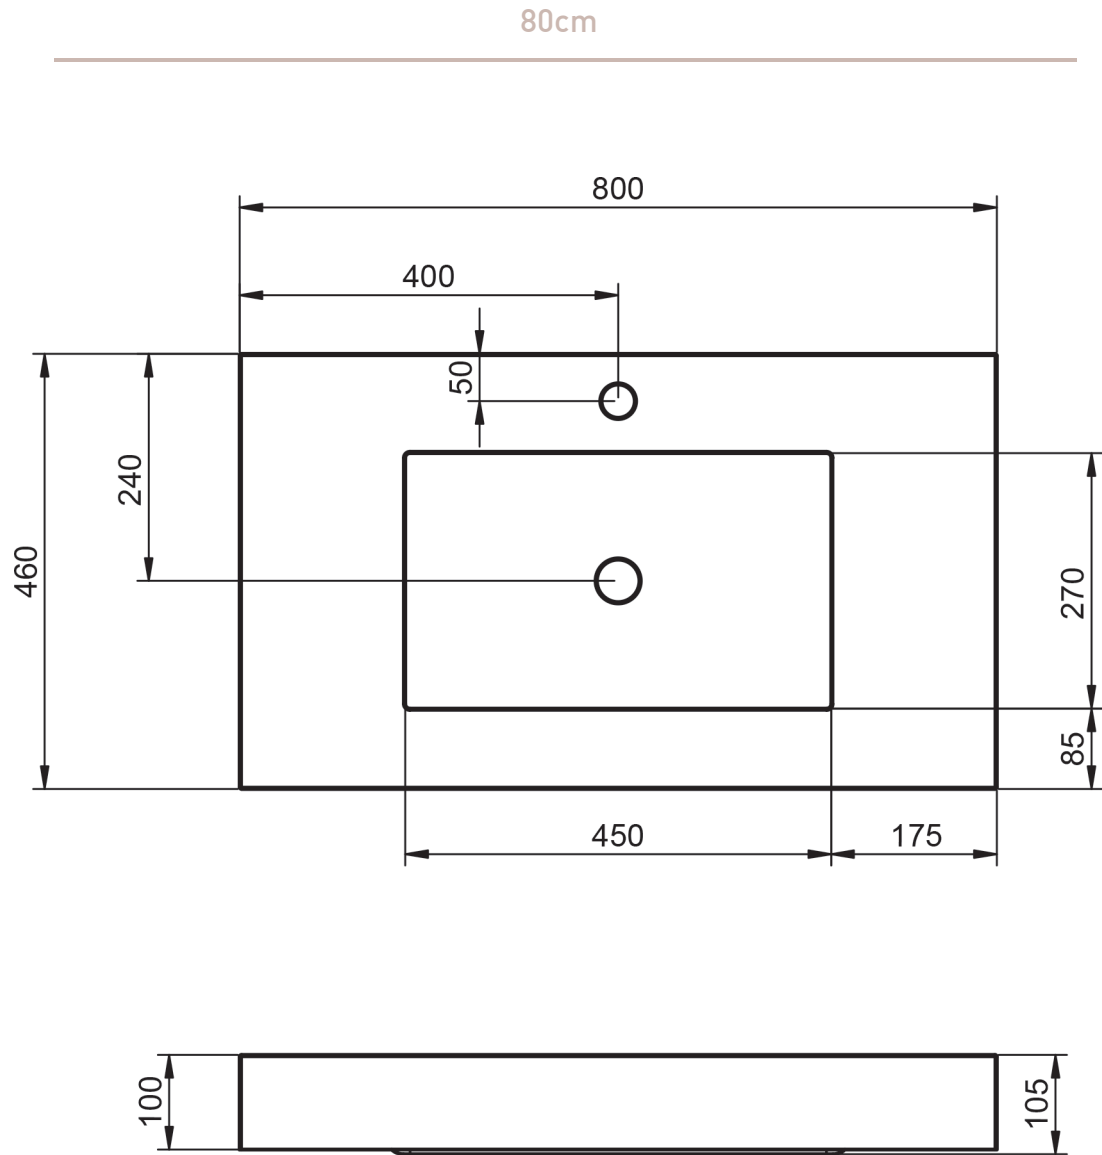

**STONE
COUNTERTOP**
TECHNICAL

STONE COUNTERTOP TECHNICAL

Material:	Stone
Finish:	Matt
Bowl depth:	10.7cm
Washbasin thickness:	10cm
Bowl width:	45cm

*Brackets included

STONE COUNTERTOP DIMENSIONS

STONE COUNTERTOP FINISHES

Piedra Ébano

Piedra Gris Perla

Piedra Nordic

60cm

120cm

120cm twin