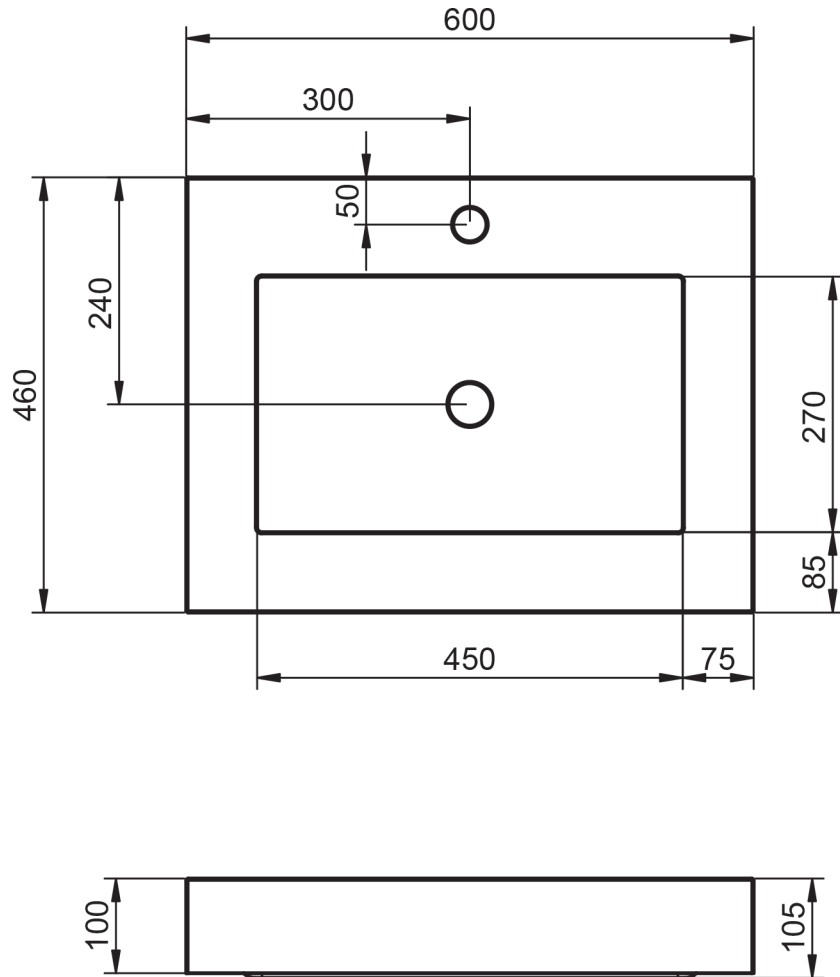

**STONE
COUNTERTOP**
TECHNICAL

STONE COUNTERTOP TECHNICAL

Material:	Stone
Finish:	Matt
Bowl depth:	10.7cm
Washbasin thickness:	10cm
Bowl width:	45cm

*Brackets included

STONE COUNTERTOP DIMENSIONS

STONE COUNTERTOP FINISHES

Piedra Ébano

Piedra Gris Perla

Piedra Nordic

60cm

120cm

120cm twin