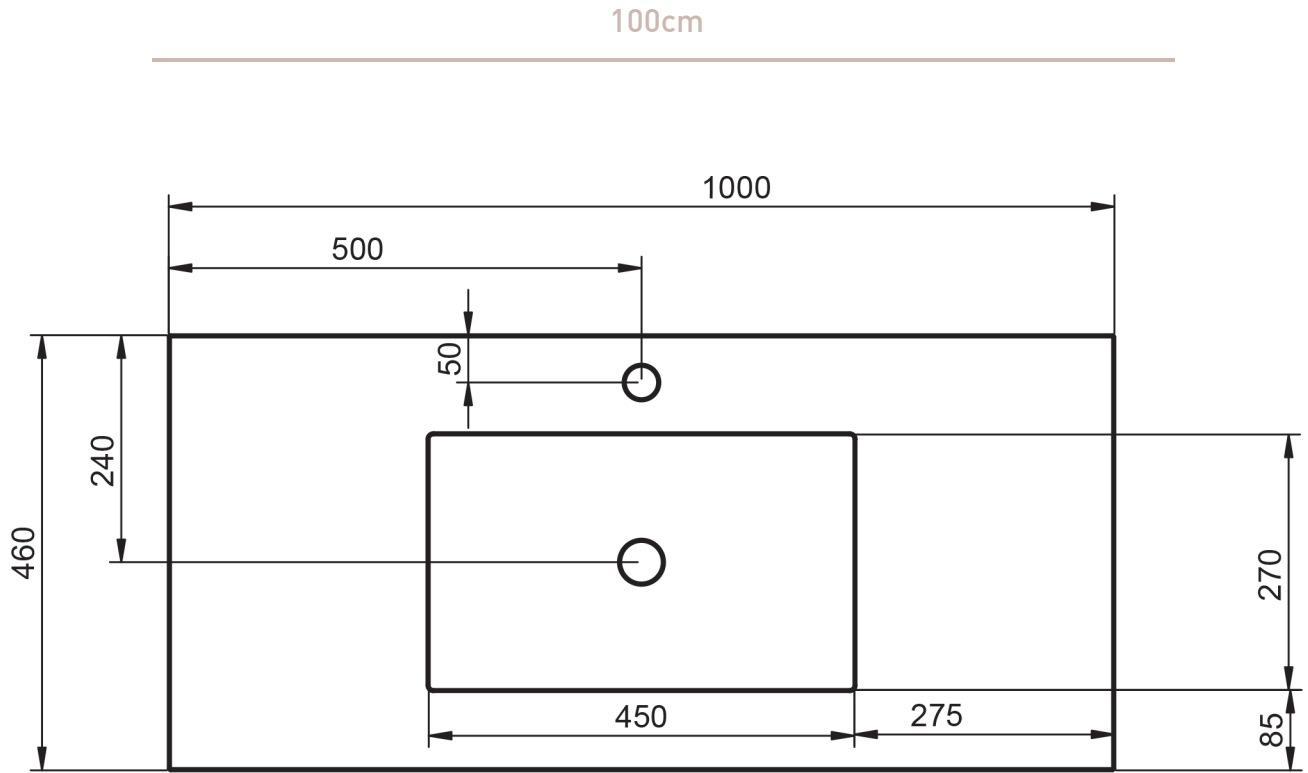

**STONE
COUNTERTOP**
TECHNICAL

STONE COUNTERTOP TECHNICAL

Material:	Stone
Finish:	Matt
Bowl depth:	10.7cm
Washbasin thickness:	10cm
Bowl width:	45cm

*Brackets included

STONE COUNTERTOP DIMENSIONS

STONE COUNTERTOP FINISHES

Piedra Ébano

Piedra Gris Perla

Piedra Nordic

60cm

120cm

120cm twin