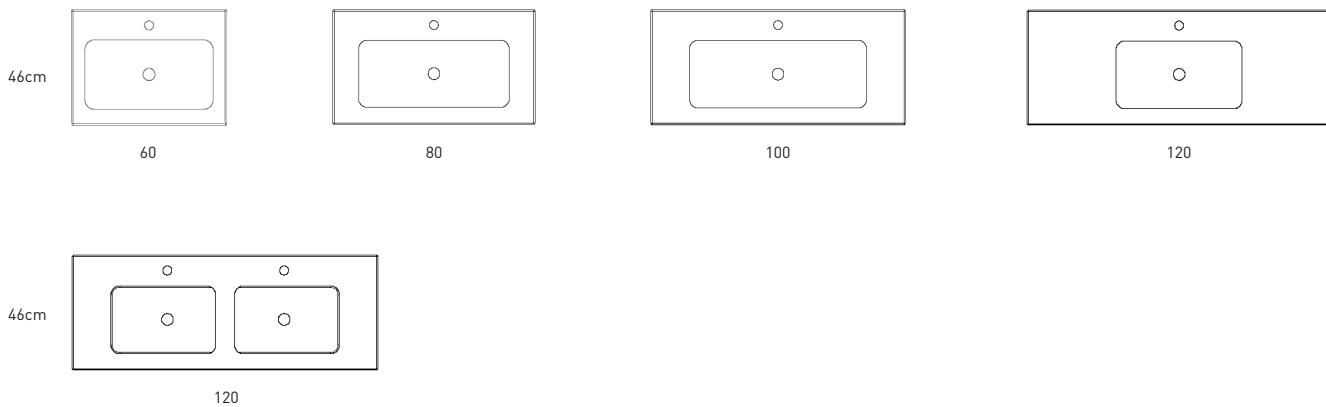

**STONE
COUNTERTOP**
TECHNICAL

STONE COUNTERTOP TECHNICAL

Material:	Stone
Finish:	Matt
Bowl depth:	10.7cm
Washbasin thickness:	10cm
Bowl width:	45cm

*Brackets included

STONE COUNTERTOP DIMENSIONS

STONE COUNTERTOP FINISHES

Piedra Ébano

Piedra Gris Perla

Piedra Nordic

60cm

120cm

120cm twin