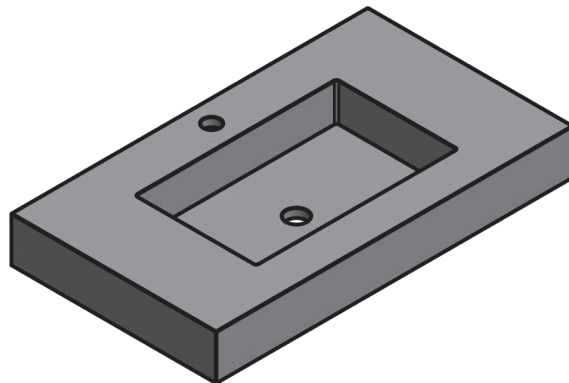

**STONE
COUNTERTOP**
TECHNICAL

STONE COUNTERTOP TECHNICAL

Material:	Stone
Finish:	Matt
Bowl depth:	10.7cm
Washbasin thickness:	10cm
Bowl width:	45cm

*Brackets included

STONE COUNTERTOP DIMENSIONS

STONE COUNTERTOP FINISHES

Piedra Ébano

Piedra Gris Perla

Piedra Nordic

60cm

120cm

120cm twin