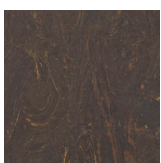

**STONE
COUNTERTOP**
TECHNICAL

STONE COUNTERTOP TECHNICAL

Material:	Stone
Finish:	Matt
Bowl depth:	10.7cm
Washbasin thickness:	10cm
Bowl width:	45cm

*Brackets included

STONE COUNTERTOP DIMENSIONS

STONE COUNTERTOP FINISHES