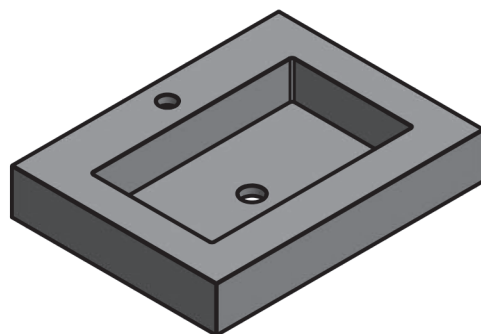

**STONE
COUNTERTOP**
TECHNICAL

STONE COUNTERTOP TECHNICAL

Material:	Stone
Finish:	Matt
Bowl depth:	10.7cm
Washbasin thickness:	10cm
Bowl width:	45cm

*Brackets included

STONE COUNTERTOP DIMENSIONS

STONE COUNTERTOP FINISHES

Piedra Ébano

Piedra Gris Perla

Piedra Nordic

60cm

120cm

120cm twin