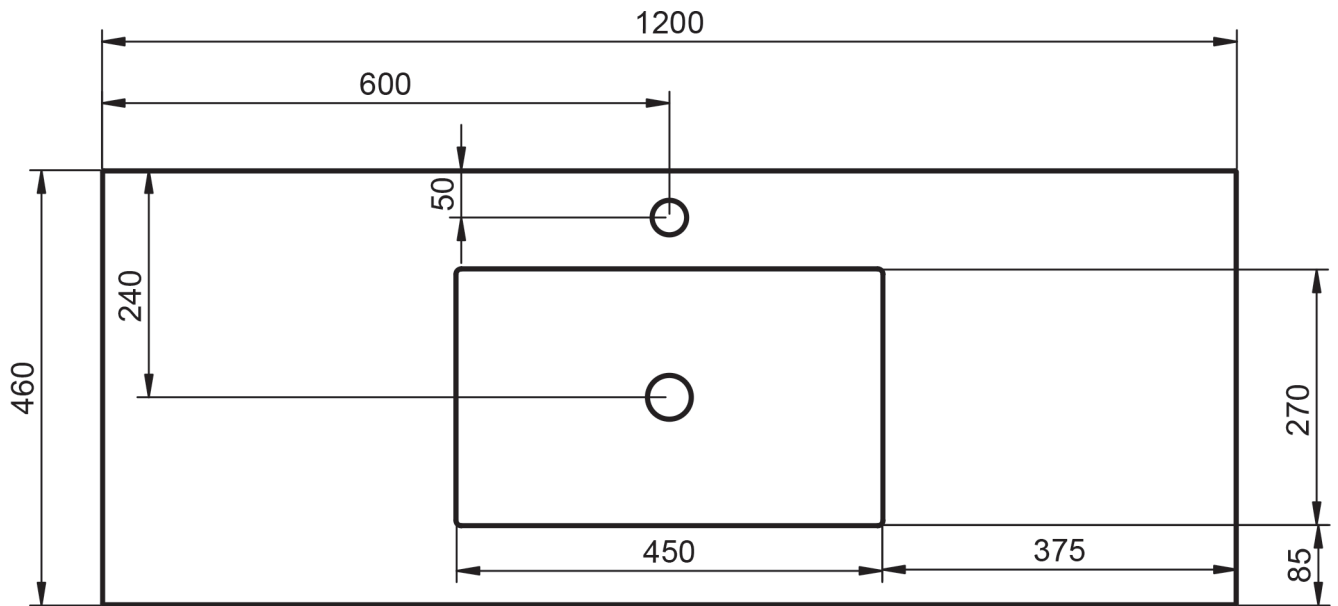

**STONE
COUNTERTOP**
TECHNICAL

STONE COUNTERTOP TECHNICAL

Material:	Stone
Finish:	Matt
Bowl depth:	10.7cm
Washbasin thickness:	10cm
Bowl width:	45cm

*Brackets included

STONE COUNTERTOP DIMENSIONS

STONE COUNTERTOP FINISHES

Piedra Ébano

Piedra Gris Perla

Piedra Nordic

60cm

120cm

120cm twin