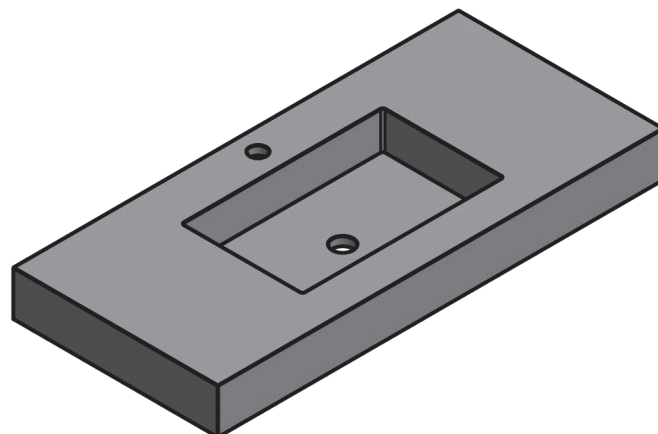

**STONE
COUNTERTOP**
TECHNICAL

STONE COUNTERTOP TECHNICAL

Material:	Stone
Finish:	Matt
Bowl depth:	10.7cm
Washbasin thickness:	10cm
Bowl width:	45cm

*Brackets included

STONE COUNTERTOP DIMENSIONS

STONE COUNTERTOP FINISHES

Piedra Ébano

Piedra Gris Perla

Piedra Nordic

60cm

120cm

120cm twin