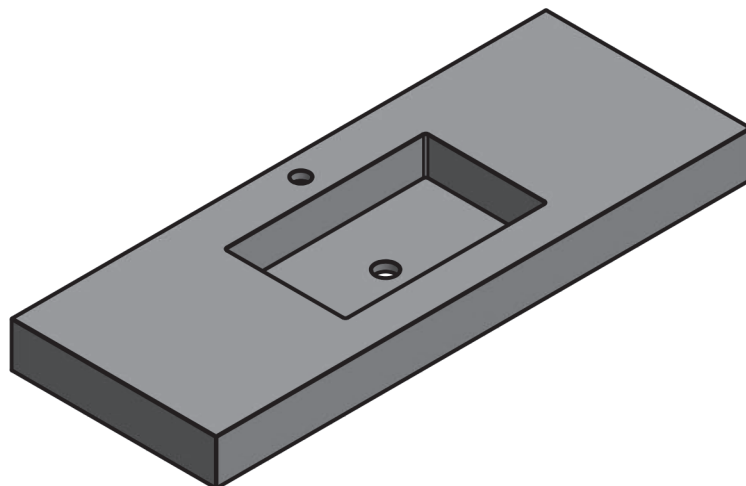

**STONE
COUNTERTOP**
TECHNICAL

STONE COUNTERTOP TECHNICAL

Material:	Stone
Finish:	Matt
Bowl depth:	10.7cm
Washbasin thickness:	10cm
Bowl width:	45cm

*Brackets included

STONE COUNTERTOP DIMENSIONS

STONE COUNTERTOP FINISHES

Piedra Ébano

Piedra Gris Perla

Piedra Nordic

60cm

120cm

120cm twin