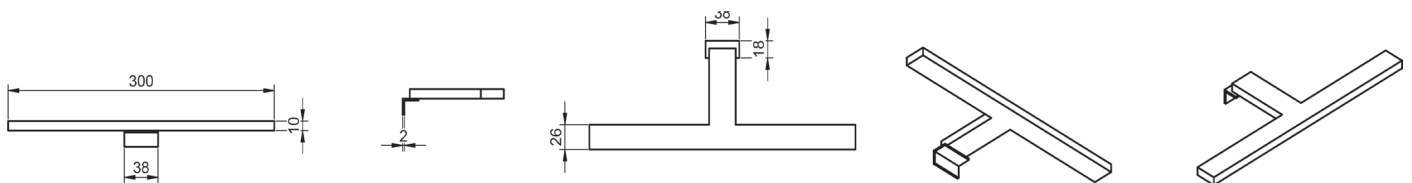

## ARYA TECHNICAL

Type: LED  
 Installation: Mirror / Framed mirror / mirror cabinet  
 Fixings: Included

DIMENSIONS	POWER	LUMENS
------------	-------	--------

300 x 150 x 25mm	5,4W	-
Colour temperature 6000k / IP code: IP44		

## ARYA DIMENSIONS

Fixing position:

Trasera / Back

Superficie / Top

Espejo / Mirror