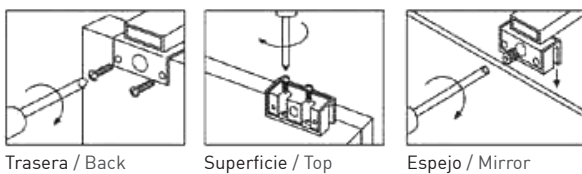

## ARYA TECHNICAL

Type: LED  
 Installation: Mirror / Framed mirror / mirror cabinet  
 Fixings: Included

DIMENSIONS	POWER	LUMENS
------------	-------	--------

300 x 150 x 25mm	5,4W	-
Colour temperature 6000k / IP code: IP44		

## ARYA DIMENSIONS

Fixing position:

Trasera / Back

Superficie / Top

Espejo / Mirror